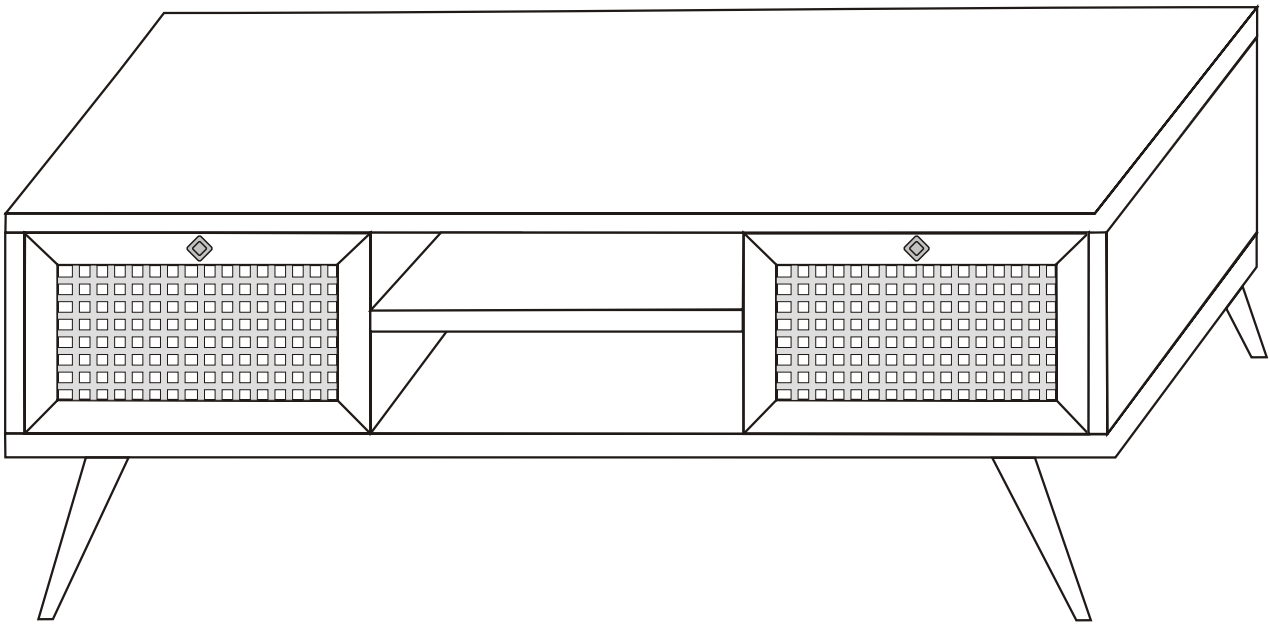

BEGONYA - 180

Assembly Manual

Kalune Design
Furniture

Fix the plastic parts included in the accessory pack to all corniture as shown in the picture .

This process will prevent any imbalance that may be caused by an uneven surface and it will provide alonger lasting, comfортаable use .

BEGONYA

ATTENTION !!

Minifix is the main connection material used in Decortile products ,
Before starting assembly , Please check the drawings below

Accessory List

A1 Minifix  16X	A2 Minifix  16X	A3  16X	C8  4X	F17  1X
N20  55X	C9  2X	 2X	C7  4X	
R22  4X	R11  12X	 2X		
GENERAL VIEW				