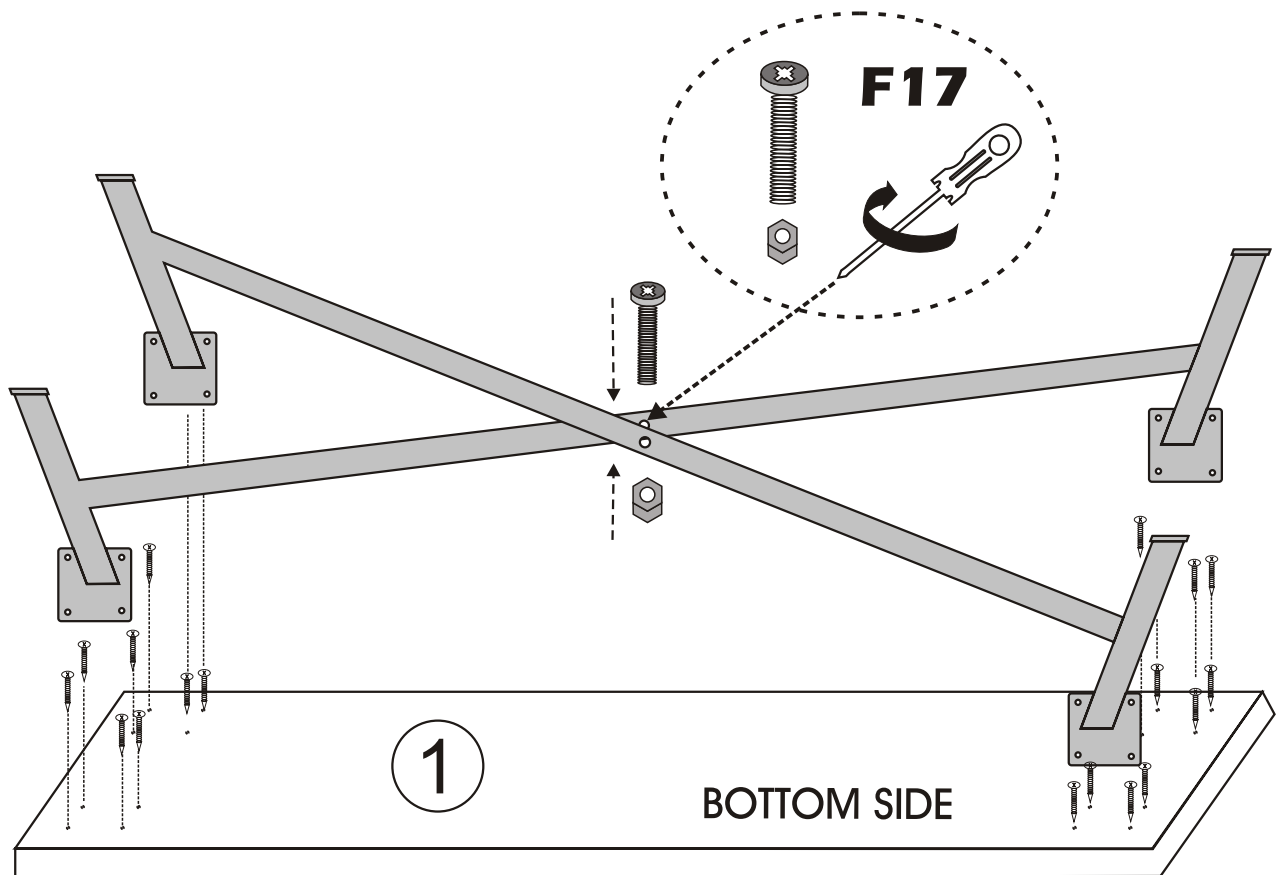

BEGONYA - 180

Assembly Manual

Kalune Design
Furniture

Fix the plastic parts included in the accessory pack to all corniture as shown in the picture .

This process will prevent any imbalance that may be caused by an uneven surface and it will provide alonger lasting, comfортаable use .

BEGONYA

ATTENTION !!

Minifix is the main connection material used in Decortile products ,
Before starting assembly , Please check the drawings below

Accessory List

A1 Minifix  16X	A2 Minifix  16X	A3  16X	C8  4X	F17  1X
N20  55X	C9  2X	 2X	C7  4X	
R22  4X	R11  12X	 2X		
GENERAL VIEW				