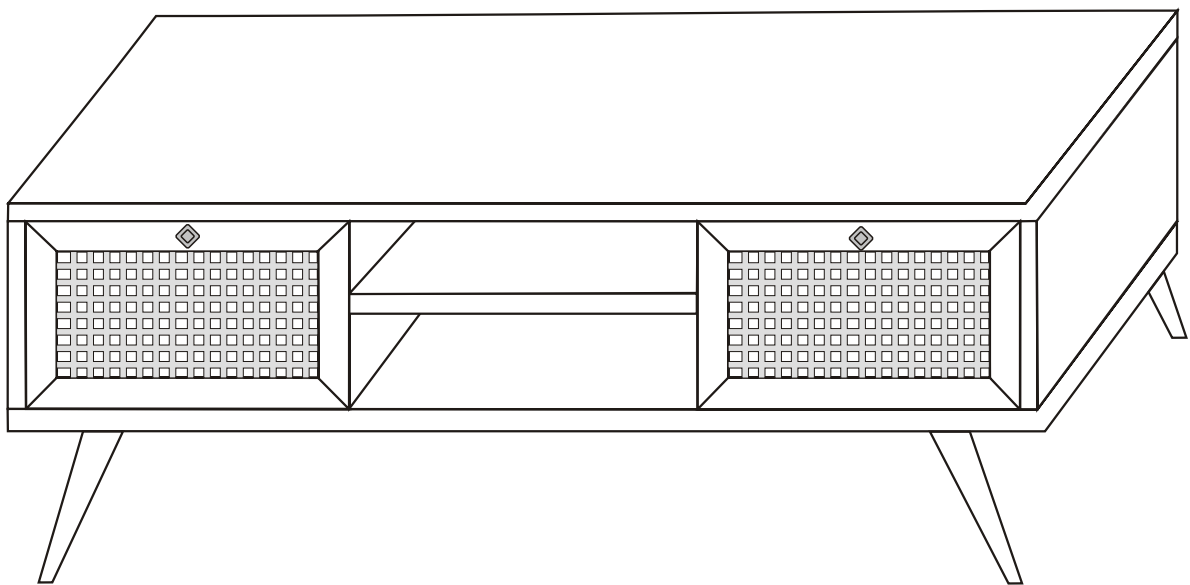

# BEGONYA - 140

---

## Assembly Manual

---

**Kalune Design**  
Furniture

Fix the plastic parts included in the accessory pack to all corniture as shown in the picture .

This process will prevent any imbalance that may be caused by an uneven surface and it will provide alonger lasting, comfortable use .

# BEGONYA

ATTENTION !!

Minifix is the main connection material used in Decortile products ,  
Before starting assembly , Please check the drawings below