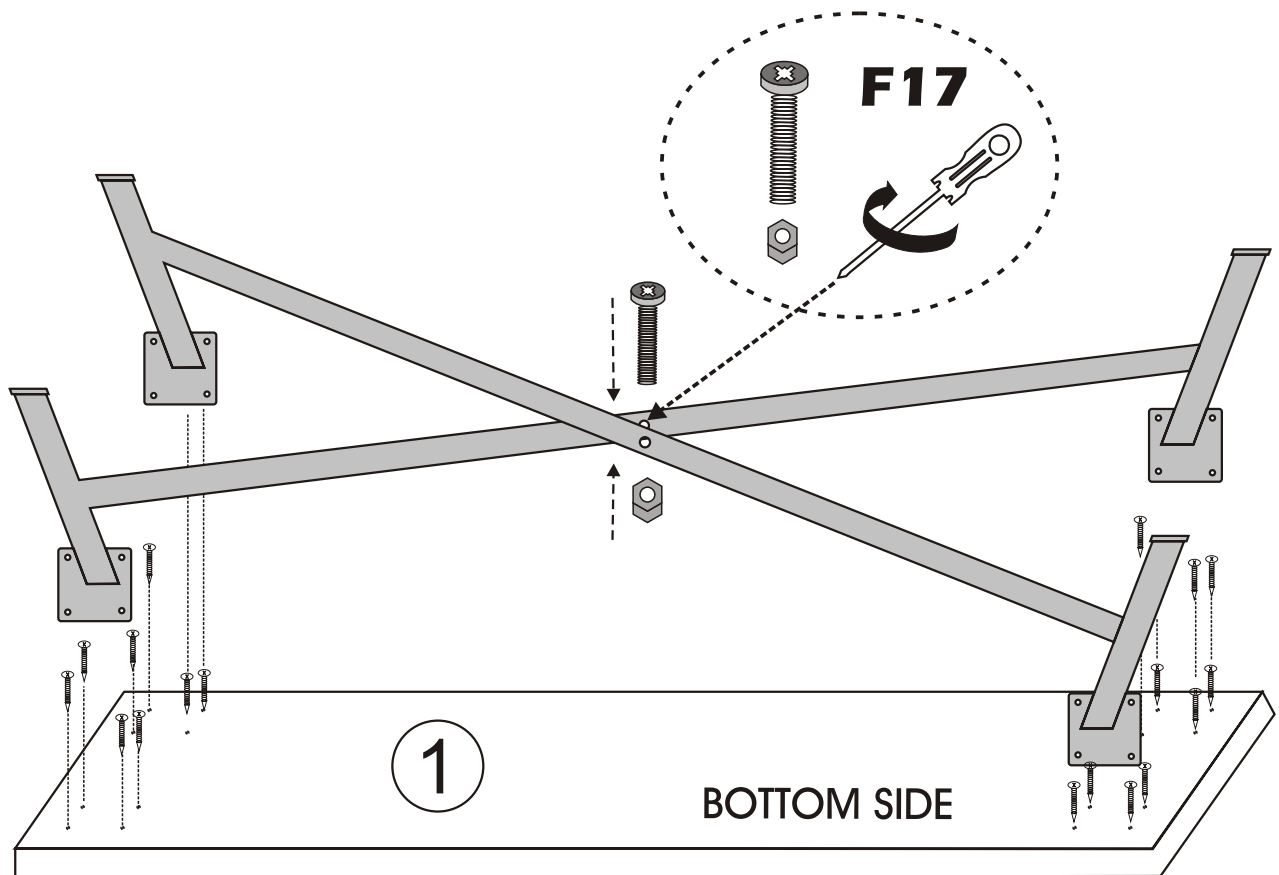

BEGONYA

ATTENTION !!

Minifix is the main connection material used in Decortile products ,
Before starting assembly , Please check the drawings below

Accessory List

A1 Minifix 16X	A2 Minifix 16X	A3 16X	C8 4X	F17 1X
N20 55X	C9 2X	 2X	C7 4X	
R22 4X	R11 12X	 2X		
GENERAL VIEW				

1