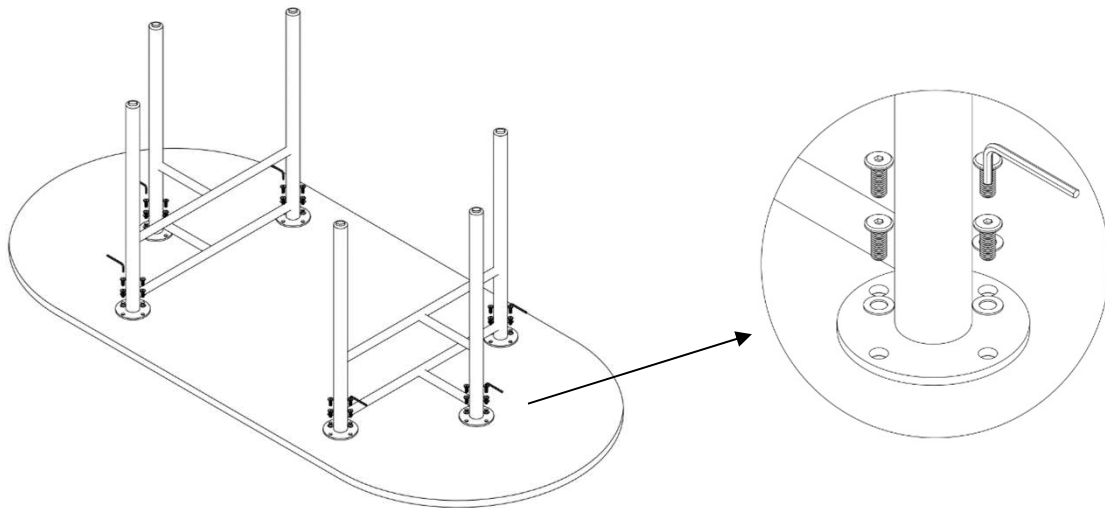

dining table mango VEJBY - Black

SKU - 1648086-01 - 0

Parts

Assembly Instruction

15 Min.

A  x 24	B  x 24	C  x 01	D  x 01	E  x 02
---	---	---	---	---

Step 1:

Step 2: