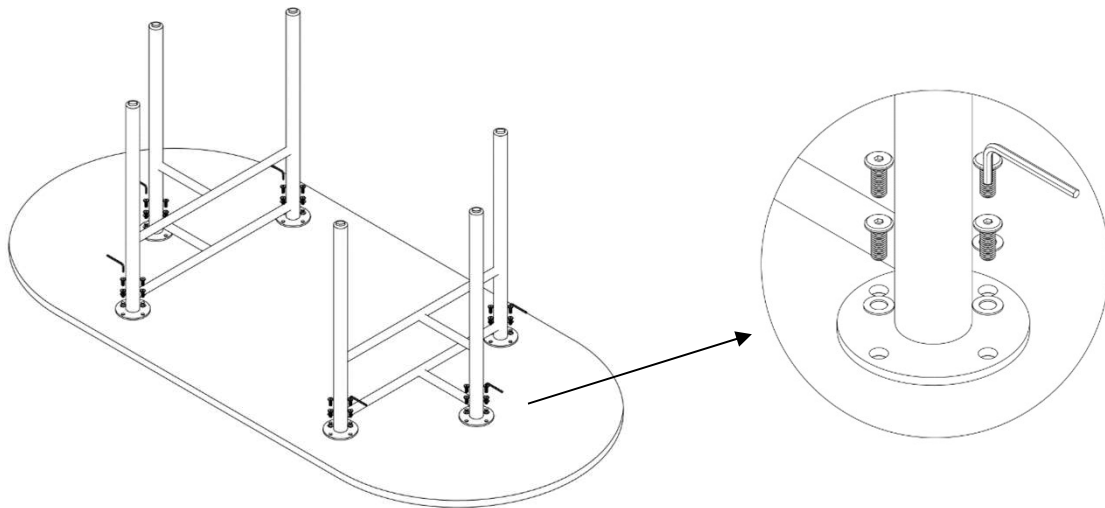

dining table oak VEJBY - Ecrú

SKU - 1648087-01 - 0

Parts

Assembly Instruction

15 Min.

A  x 24	B  x 24	C  x 01	D  x 01	E  x 02
---	---	---	---	---

Step 1:

Step 2: