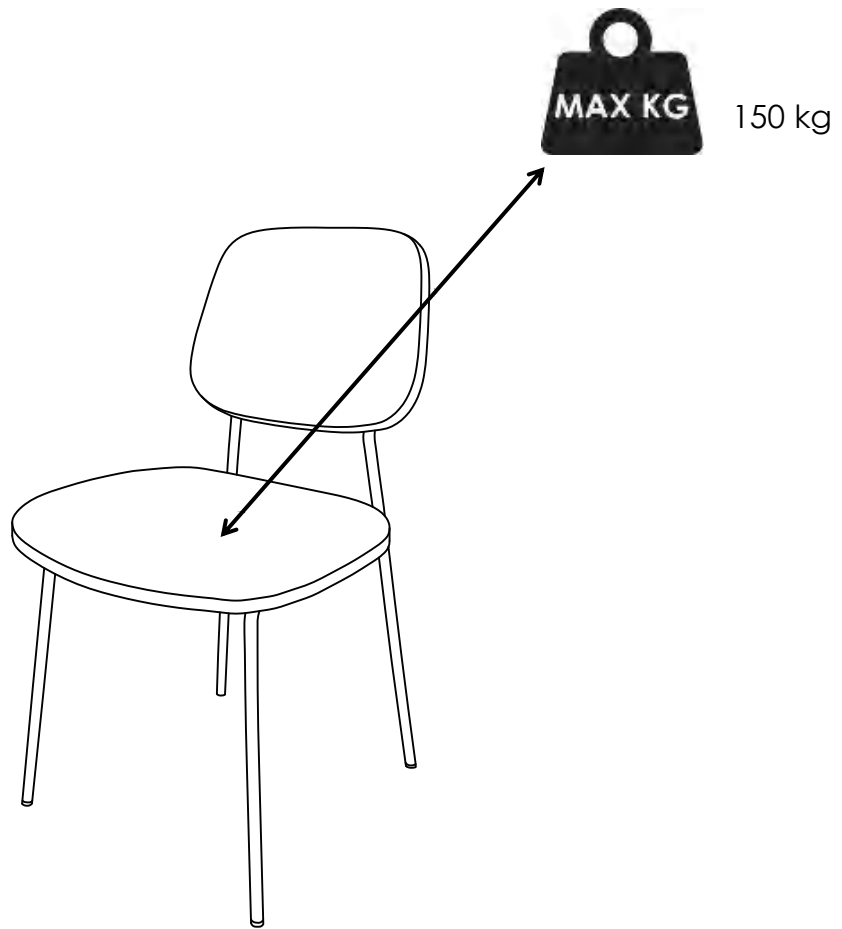

# ASSEMBLY INSTRUCTION

Monza Dining Chair, Black, Plywood

82050364

\***Bloomingville**<sup>®</sup>  
EVER CHANGING HOMES

COMPONENT LIST

A x 1

B x 1

C x 1

D x 2

E x 6

F x 4

G x 1

INSTRUCTION

STEP 1

INSTRUCTION

STEP 2