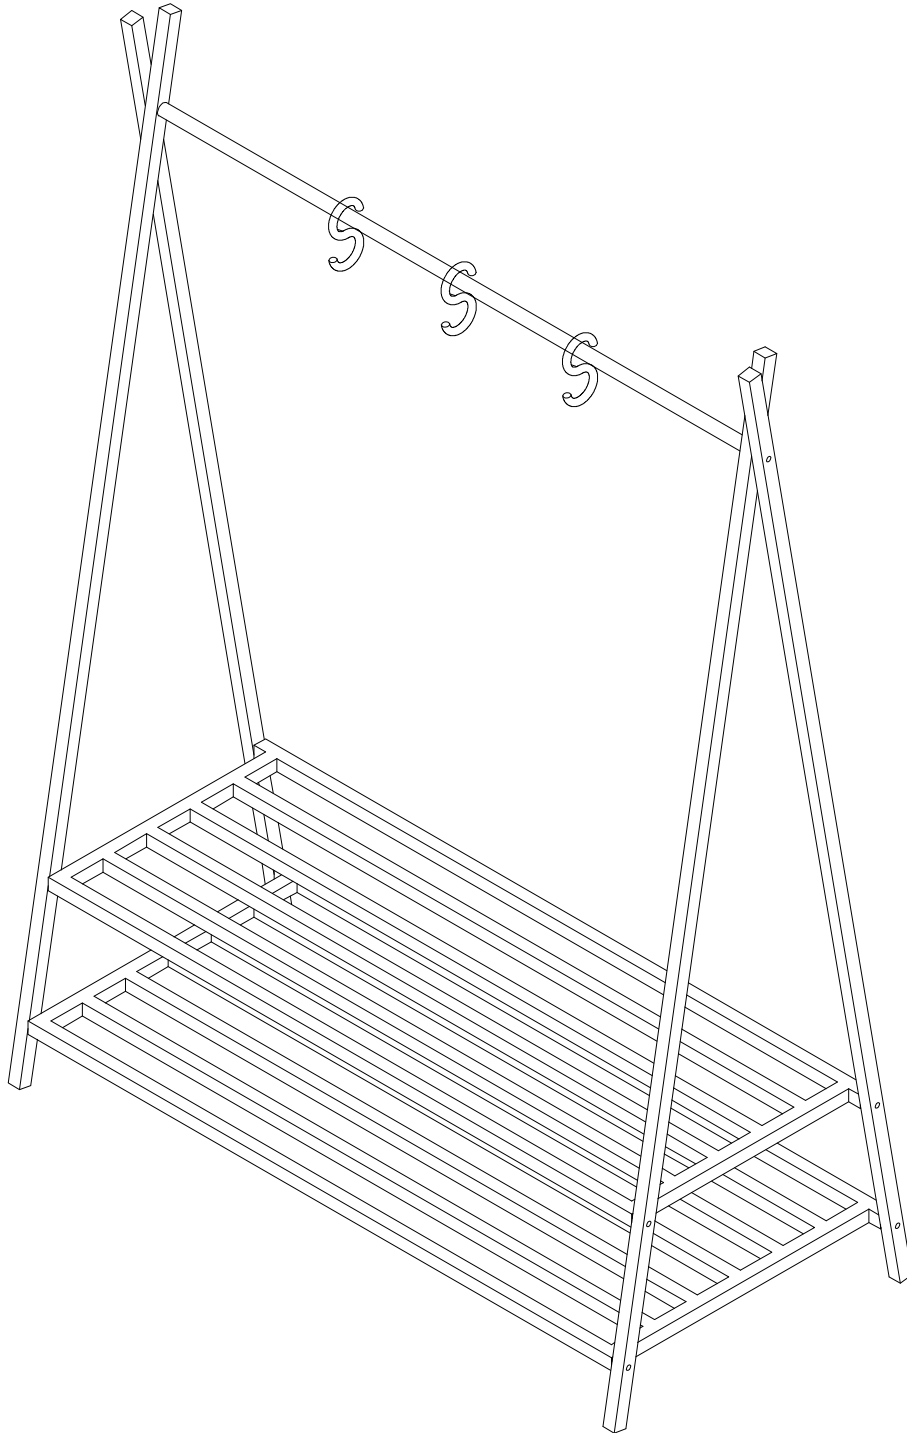

Jotex

1652639-01-0

Max loading weight per hook is 5.5kgs

Max loading weight per shelf is 33kgs

1

2

3