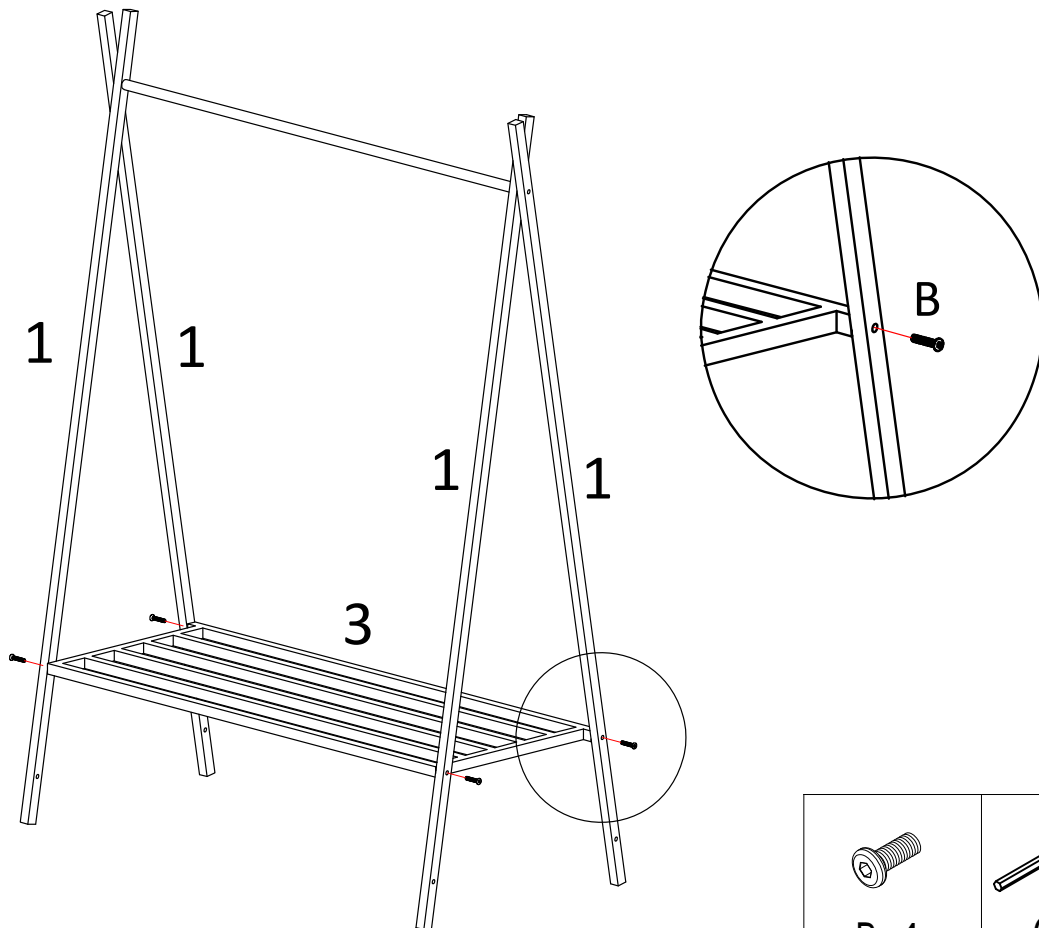

Jotex

1652639-01-0

Max loading weight per hook is 5.5kgs

Max loading weight per shelf is 33kgs

1

2

3