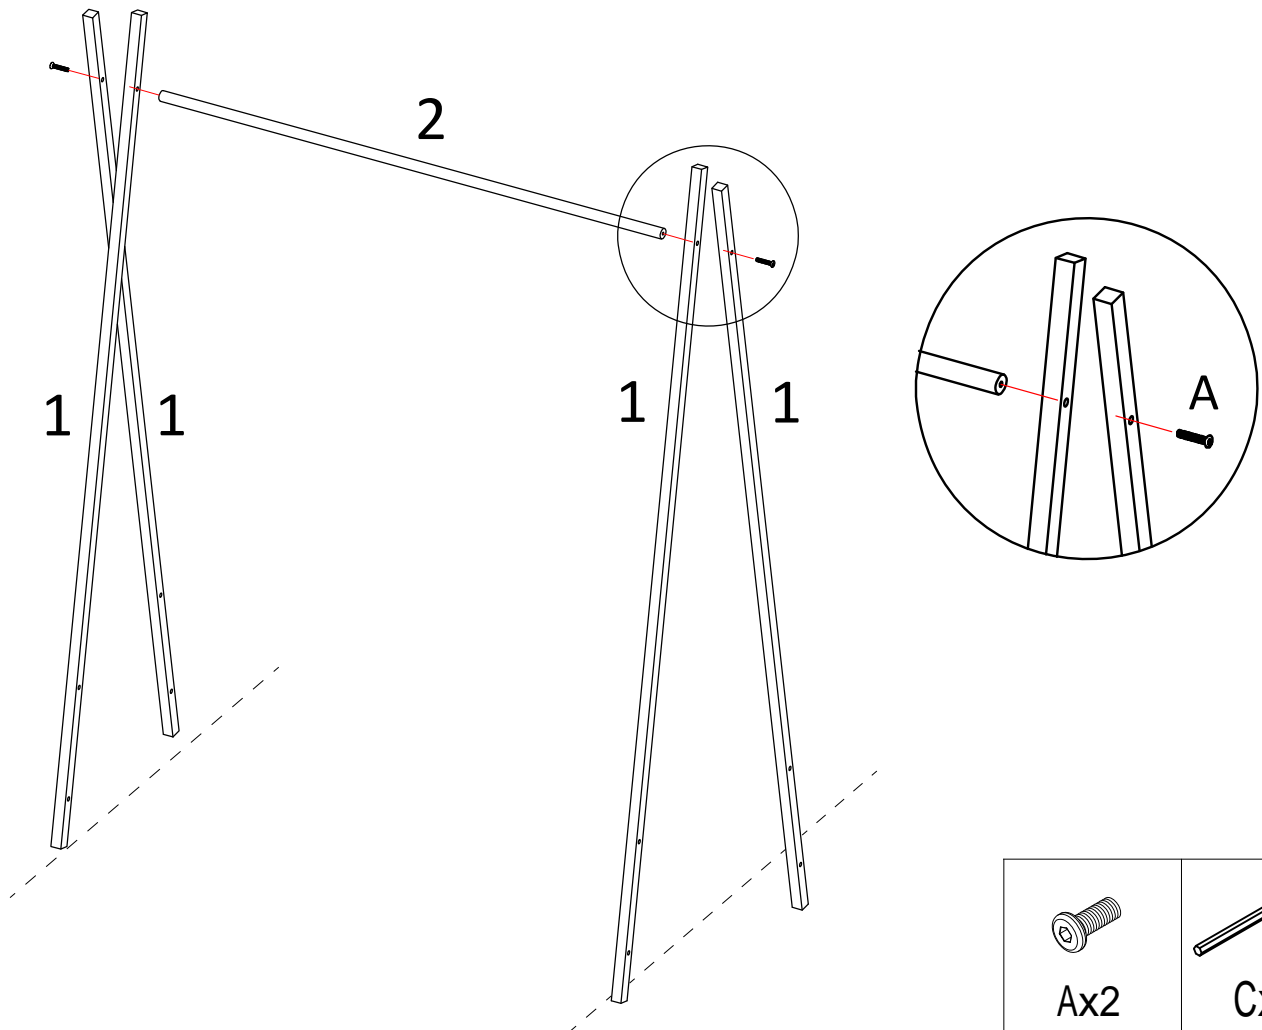

Jotex

1652639-01-0

Max loading weight per hook is 5.5kgs

Max loading weight per shelf is 33kgs

1

2

3