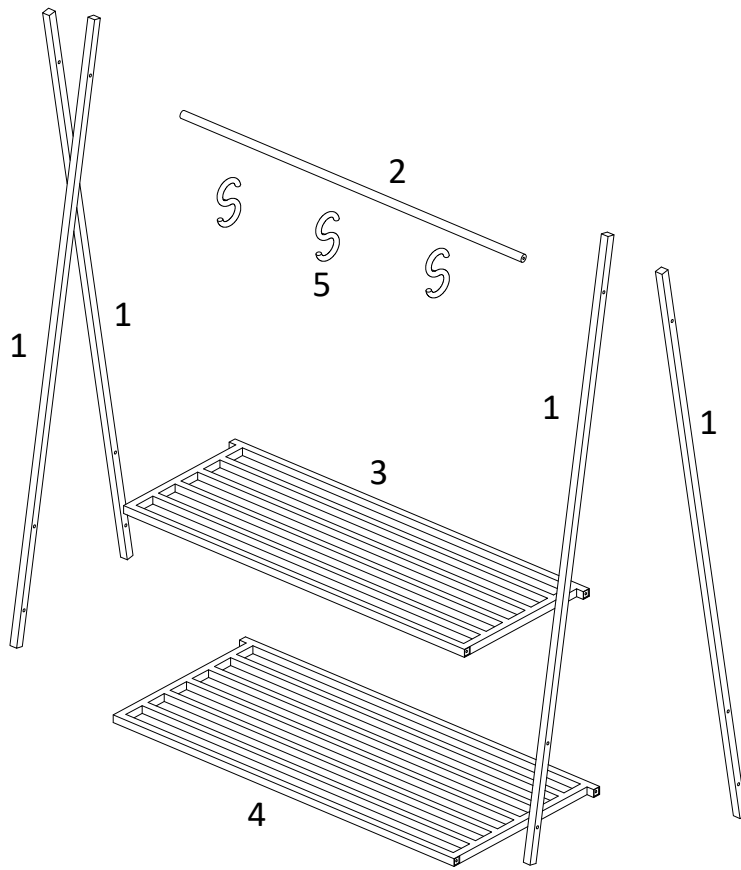

Jotex

1652639-01-0

Max loading weight per hook is 5.5kgs

Max loading weight per shelf is 33kgs

1

2

3