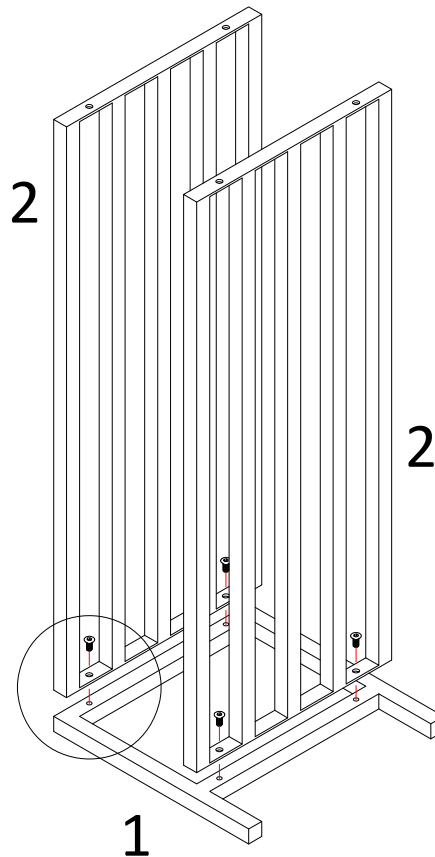

# Jotex

1652640-01-0

Max loading weight of whole set is 120kgs

Ax8

Bx1

1

Ax4

Bx1