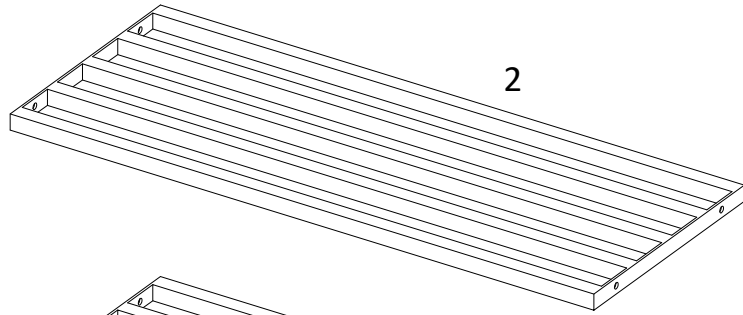

# Jotex

1652640-01-0

Max loading weight of whole set is 120kgs

Ax8

Bx1

1

Ax4

Bx1