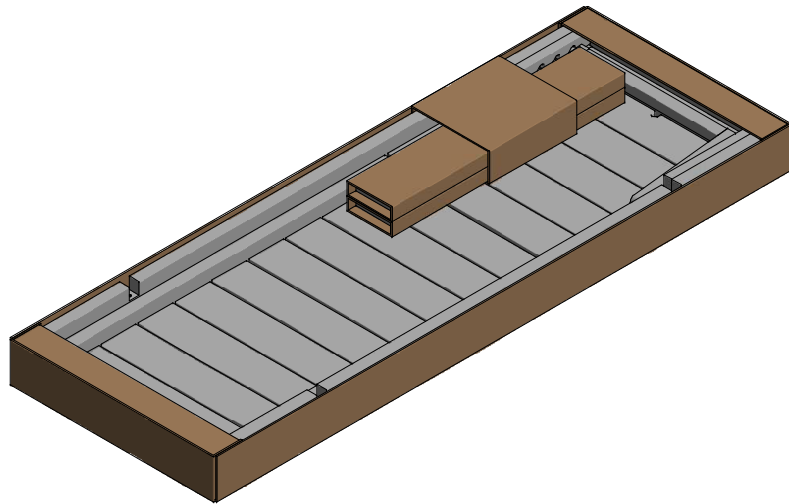

Aspvik

PARTS LIST			
ITEM	QTY	PART NUMBER	DESCRIPTION
1	2	1629MEDA	Support
2	4	GK20455S	Glider 20x45x5mm Black
3	4	6100SV	K6S 100mm Black
4	1	N5	Hex Key 5mm 165mm