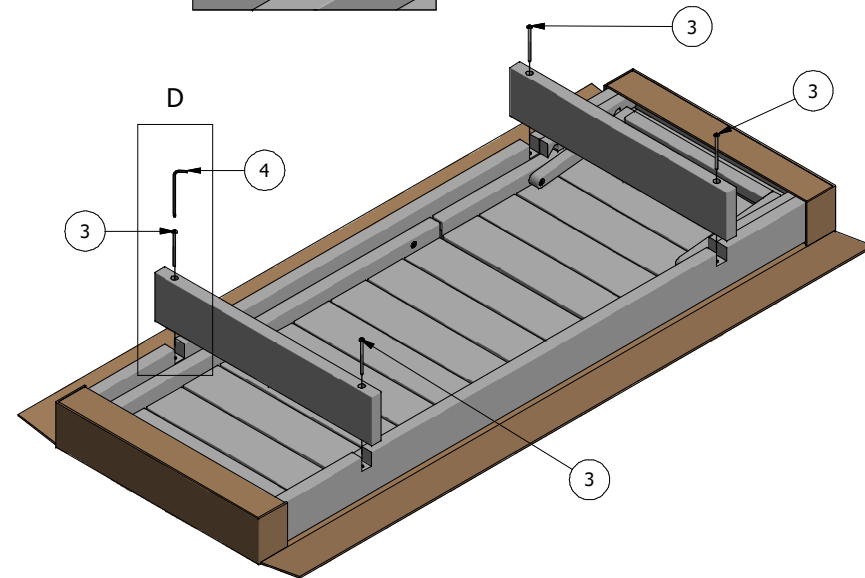

Aspvik

PARTS LIST			
ITEM	QTY	PART NUMBER	DESCRIPTION
1	2	1629MEDA	Support
2	4	GK20455S	Glider 20x45x5mm Black
3	4	6100SV	K6S 100mm Black
4	1	N5	Hex Key 5mm 165mm