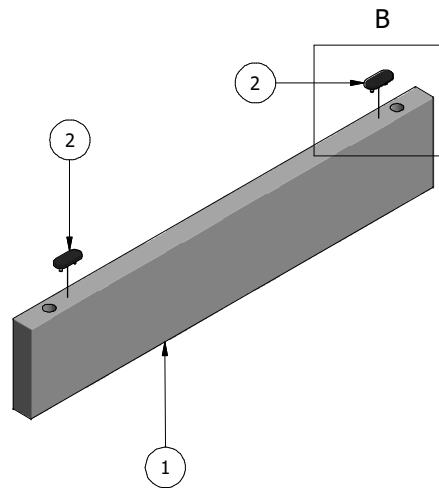

Aspvik

PARTS LIST			
ITEM	QTY	PART NUMBER	DESCRIPTION
1	2	1629MEDA	Support
2	4	GK20455S	Glider 20x45x5mm Black
3	4	6100SV	K6S 100mm Black
4	1	N5	Hex Key 5mm 165mm