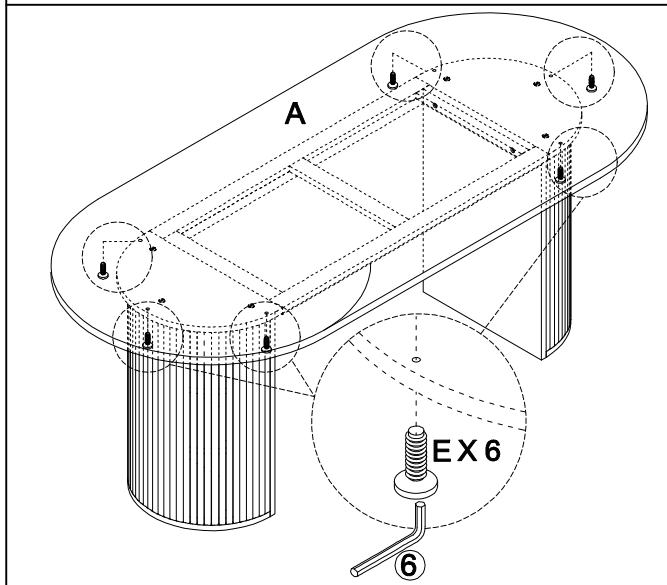

Art No	Description
88888-XXX	Bianca Oval Dining Table-Screw Set
88888-XXX	Bianca Oval Dining Table-Plastic Feet

VENTURE DESIGN

HOME & INTERIOR

15595-840/15595-846/15595-848

A		1	
B		2	
C		2	
D		4	88888-XXX
E		16	88888-XXX
F		1	88888-XXX