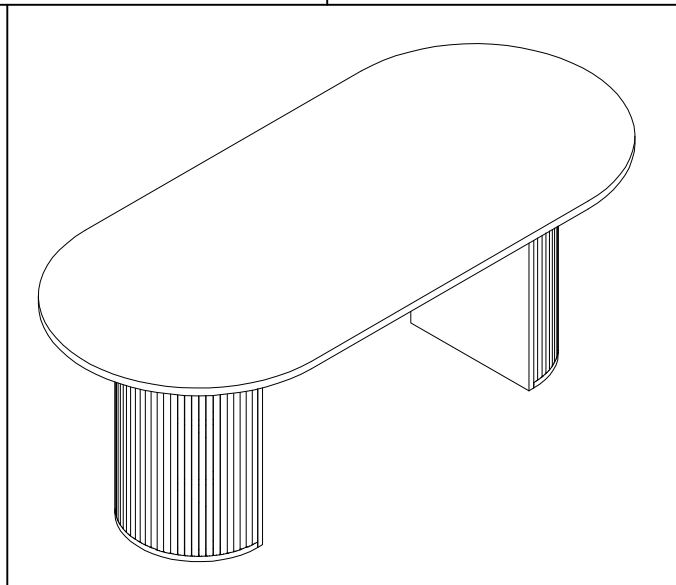

Art No	Description
88888-XXX	Bianca Oval Dining Table-Screw Set
88888-XXX	Bianca Oval Dining Table-Plastic Feet

VENTURE DESIGN

HOME & INTERIOR

15595-840/15595-846/15595-848

A		1	
B		2	
C		2	
D		4	88888-XXX
E		16	88888-XXX
F		1	88888-XXX