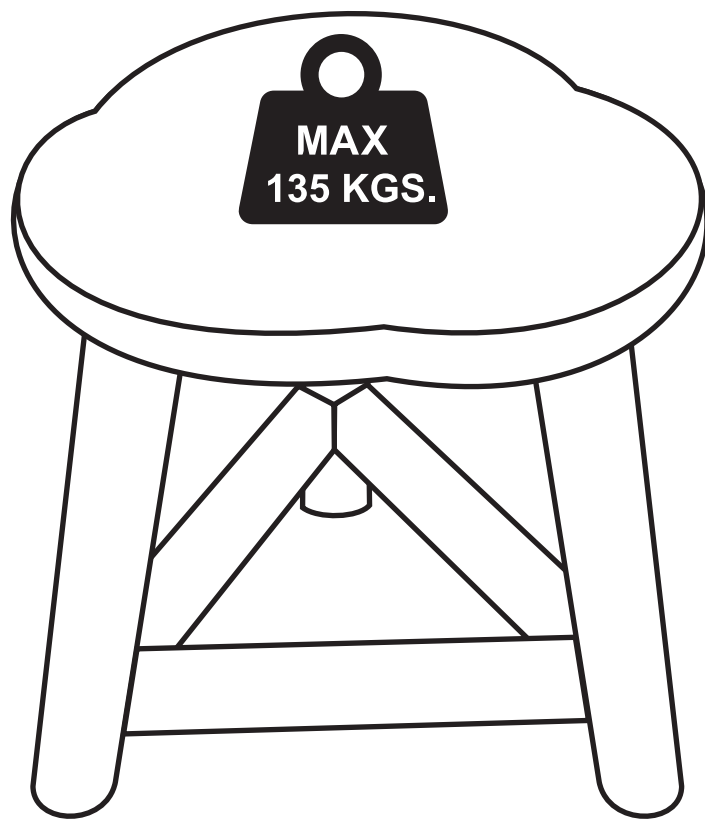

ASSEMBLY INSTRUCTION

ITEM NAME : STOOL, BLACK, MANGO

ITEM NO. 82050460

PRODUCT IMAGE

BV Group

BV Group