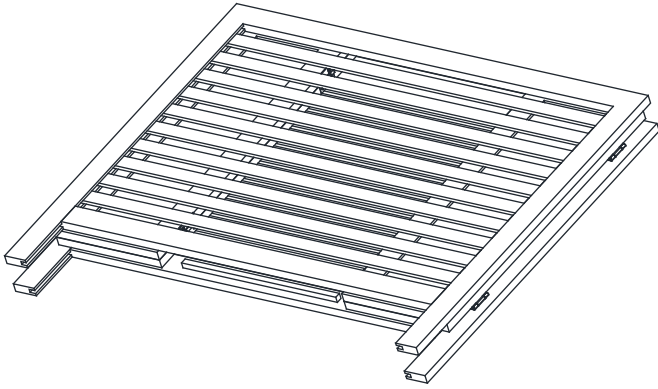

ASSEMBLY INSTRUCTION

item name: Laundry Basket, Nature, Bamboo

82052185

COMPONENT LIST

x 1

x 1

x 1

x 4

x 1

INSTRUCTION
Step 1

INSTRUCTION
Step 1

10 kg
22lbs