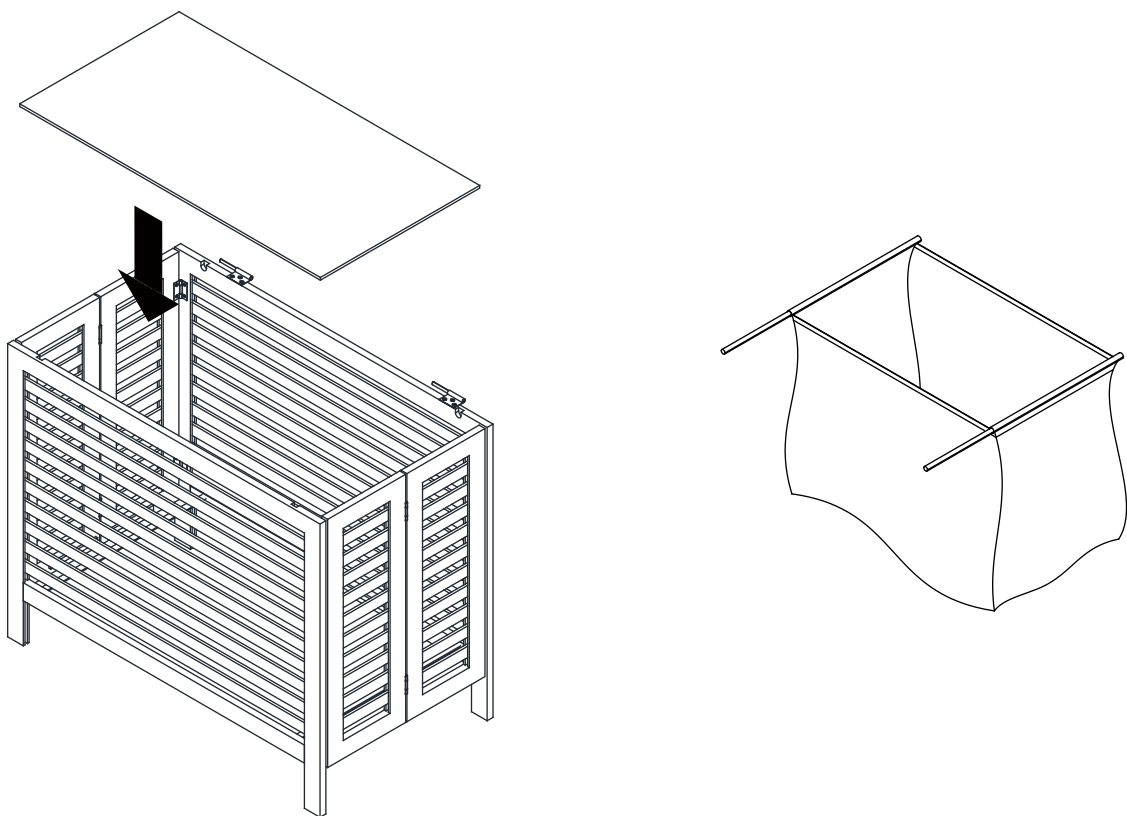

ASSEMBLY INSTRUCTION

item name: Laundry Basket, Nature, Bamboo

82052185

COMPONENT LIST

x 1

x 1

x 1

x 4

x 1

INSTRUCTION
Step 1

INSTRUCTION
Step 1

10 kg
22lbs