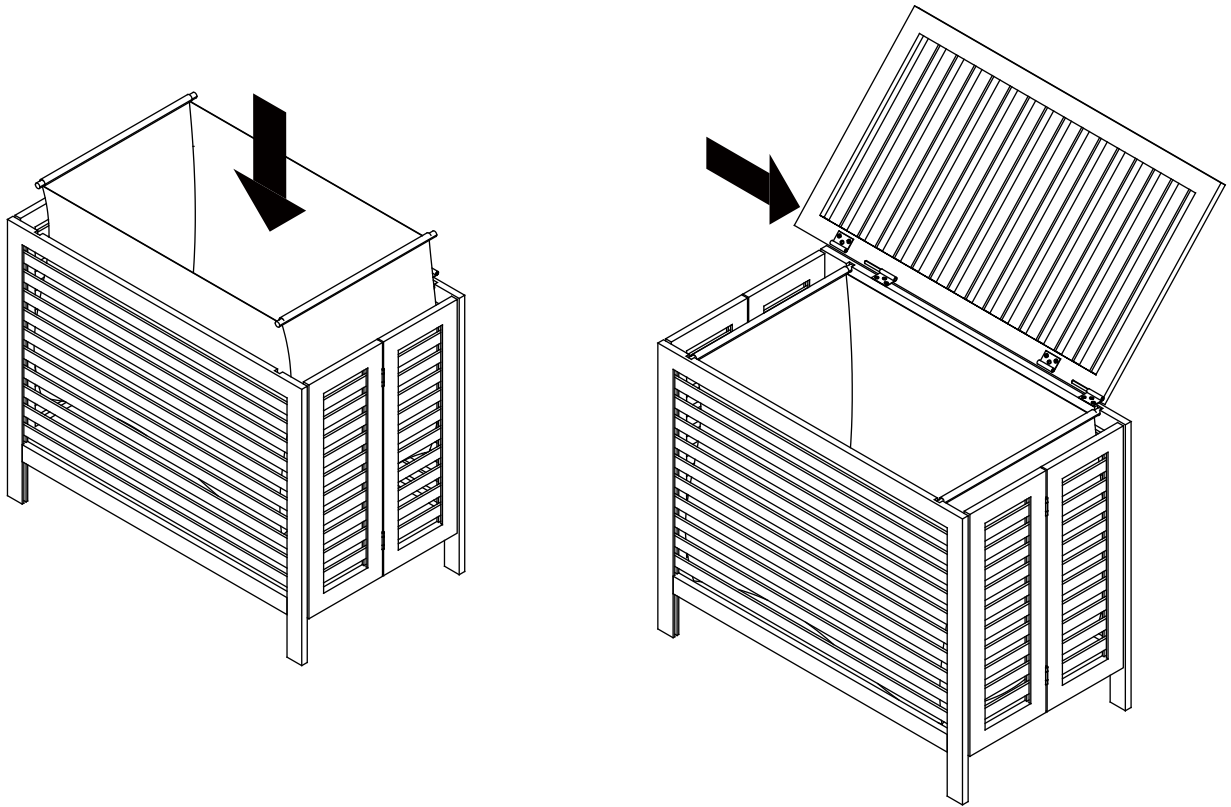

ASSEMBLY INSTRUCTION

item name: Laundry Basket, Nature, Bamboo

82052185

COMPONENT LIST

x 1

x 1

x 1

x 4

x 1

INSTRUCTION
Step 1

INSTRUCTION
Step 1

10 kg
22lbs