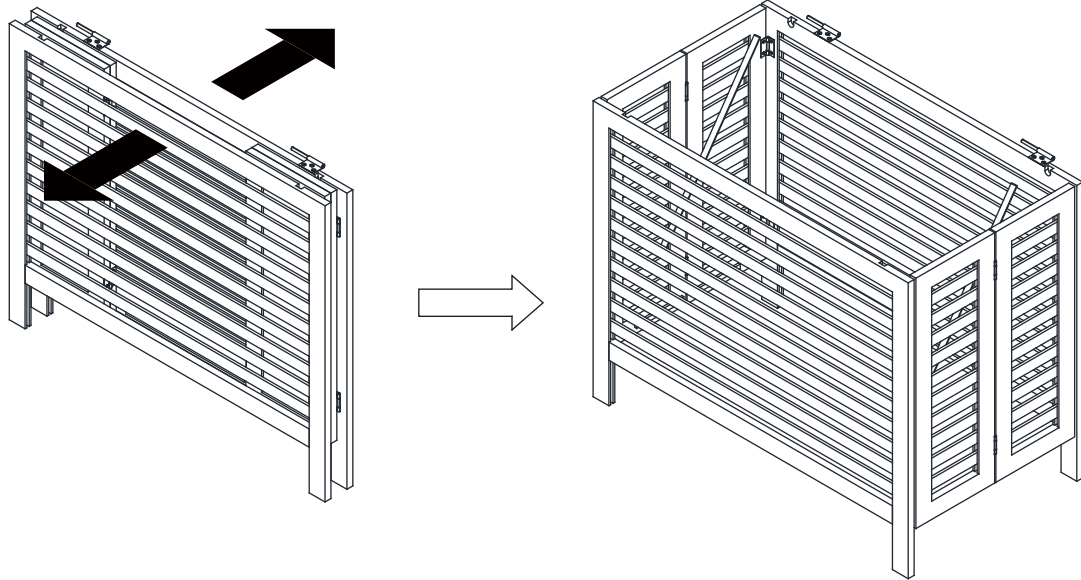

ASSEMBLY INSTRUCTION

item name: Laundry Basket, Nature, Bamboo

82052185

COMPONENT LIST

x 1

x 1

x 1

x 4

x 1

INSTRUCTION
Step 1

INSTRUCTION
Step 1

10 kg
22lbs