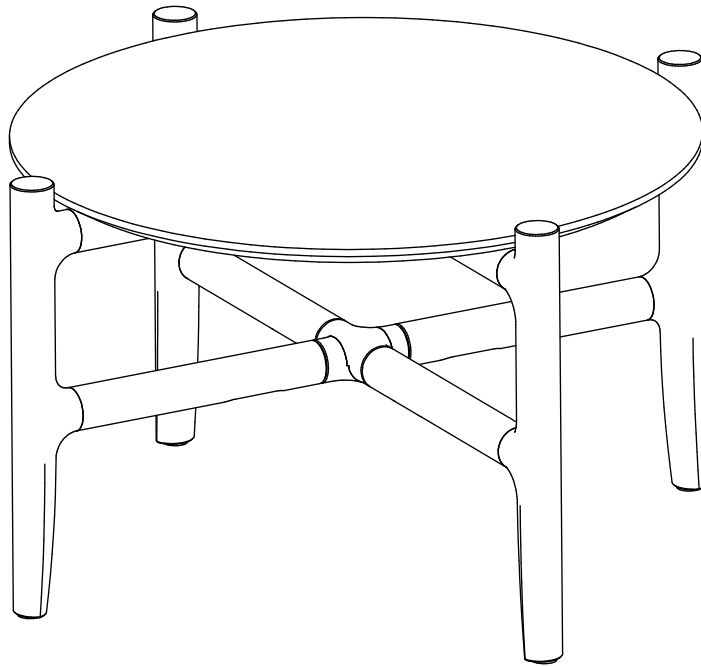

ASSEMBLY INSTRUCTION

HOLTON COFFEE TABLE

ROWICO

HOME

1x1 	Cx9  Ø6/Ø12
2x4 	D  N4
3x1 	Ex4  M6x50
4x1 	Fx4  Ø6x15x14
Ax9  Ø6x35	G  N5
Bx9  Ø6	Hx4  Ø20

Note:

Improper use, improper assembly and mishandling may lead to defects/ cracks appearing.