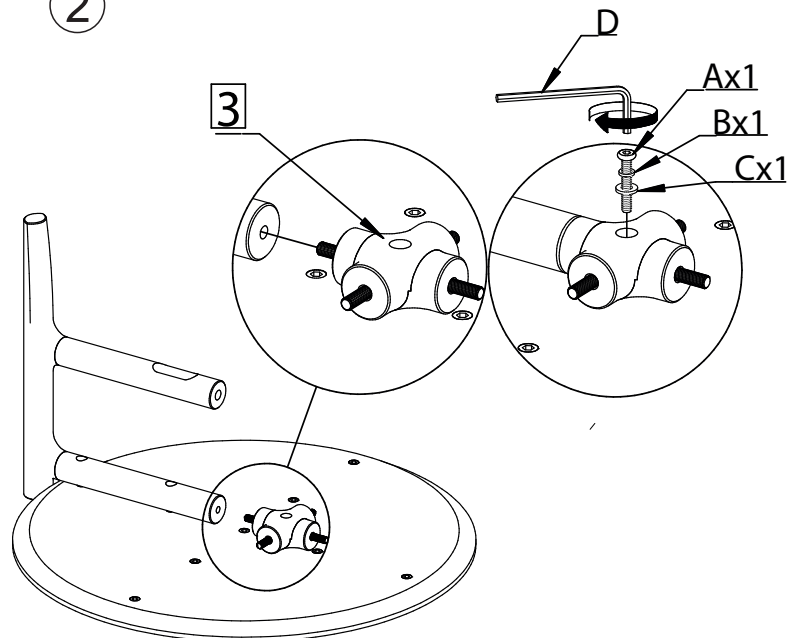

1x1 	Cx9 Ø6/Ø12
2x4 	D N4
3x1 	Ex4 M6x50
4x1 	Fx4 Ø6x15x14
Ax9 Ø6x35	G N5
Bx9 Ø6	Hx4 Ø20

Note:

Improper use, improper assembly and mishandling may lead to defects/ cracks appearing.

1

2

ATTENTION!

- Putta eller dra inte i möbelen vid förflyttning – lyft alltid i bärande delar.
- When moving the furniture, never pull or push, remember to always lift.

- Montera möbelen på en matta för att skydda mot smuts, märken och repor.
- Assemble the furniture on a carpet as protection against dirt, dent marks and scratches.