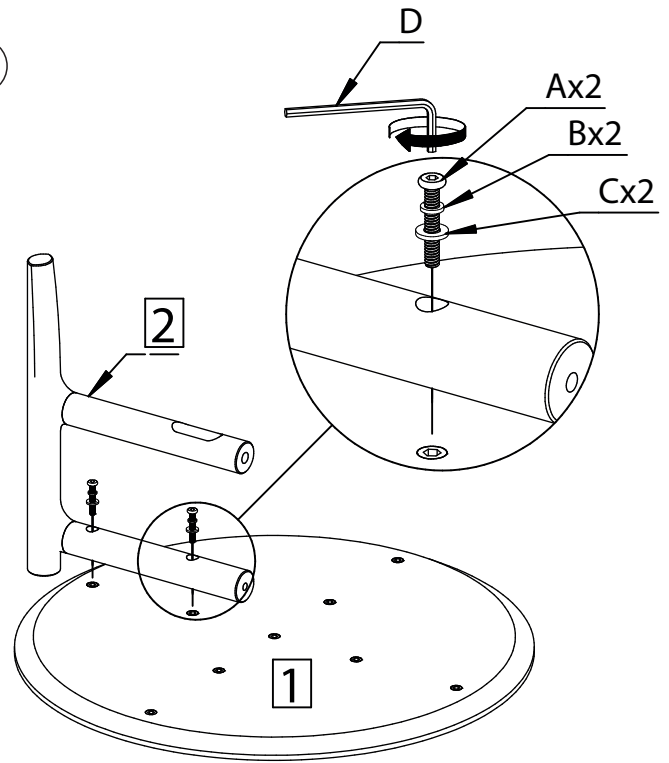

1x1 	Cx9 Ø6/Ø12
2x4 	D N4
3x1 	Ex4 M6x50
4x1 	Fx4 Ø6x15x14
Ax9 Ø6x35	G N5
Bx9 Ø6	Hx4 Ø20

Note:

Improper use, improper assembly and mishandling may lead to defects/ cracks appearing.

1