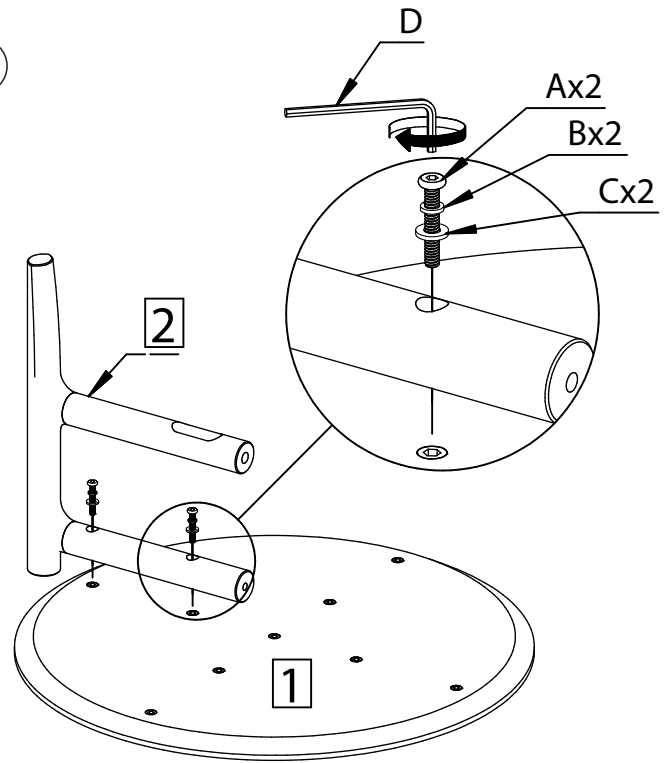

1x1 	Cx9 Ø6/Ø12
2x4 	D N4
3x1 	Ex4 M6x50
4x1 	Fx4 Ø6x15x14
Ax9 Ø6x35	G N5
Bx9 Ø6	Hx4 Ø20

Note:
Improper use, improper assembly and mishandling may lead to defects/ cracks appearing.

1