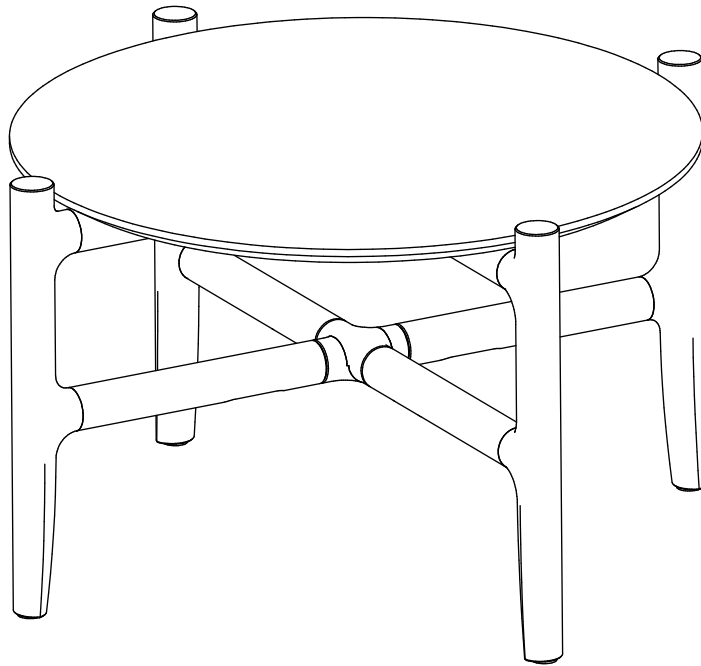

ASSEMBLY INSTRUCTION

HOLTON COFFEE TABLE

ROWICO

HOME

1x1 	Cx9 Ø6/Ø12
2x4 	D N4
3x1 	Ex4 M6x50
4x1 	Fx4 Ø6x15x14
Ax9 Ø6x35	G N5
Bx9 Ø6	Hx4 Ø20

Note:
Improper use, improper assembly and mishandling may lead to defects/ cracks appearing.