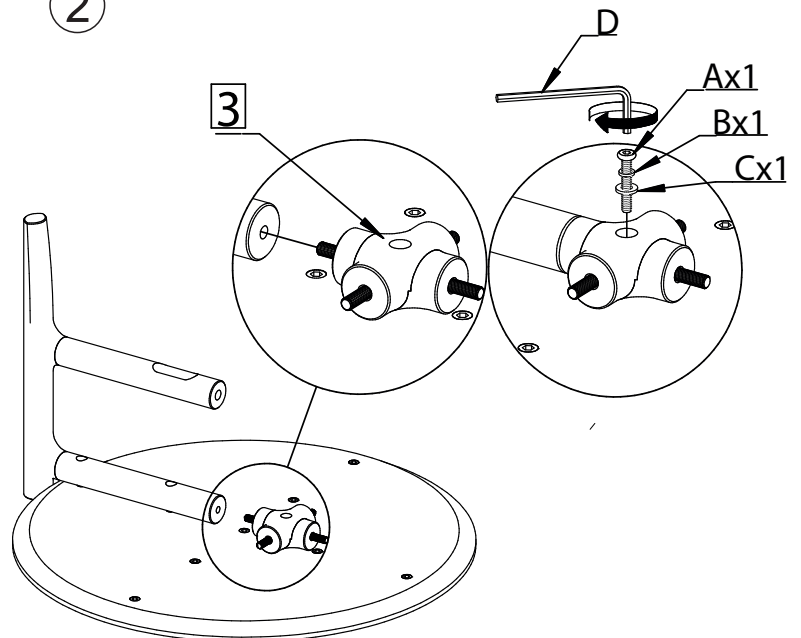

1x1 	Cx9 Ø6/Ø12
2x4 	D N4
3x1 	Ex4 M6x50
4x1 	Fx4 Ø6x15x14
Ax9 Ø6x35	G N5
Bx9 Ø6	Hx4 Ø20

Note:
Improper use, improper assembly and mishandling may lead to defects/ cracks appearing.

1

2

ATTENTION!

- Putta eller dra inte i möbeln vid förflyttning – lyft alltid i bärande delar.
- When moving the furniture, never pull or push, remember to always lift.
- Montera möbeln på en matta för att skydda mot smuts, märken och repor.
- Assemble the furniture on a carpet as protection against dirt, dent marks and scratches.