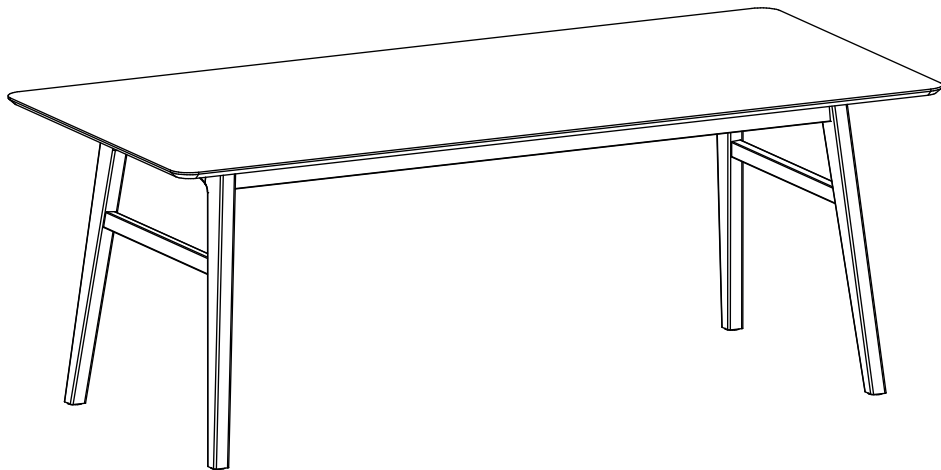

ASSEMBLY INSTRUCTION

NAGANO DINING TABLE

ROWICO

HOME

1x1 	Ex4 M8x12
2x2 	F 12x90
3x4 	Gx4 Ø35
Ax8 Ø10x40	Hx6 M6x50
Bx4 M8x85	Jx6 Ø6
Cx4 Ø8x25x14	Kx6 Ø6/ Ø12
Dx4 Ø8	L N4

Note:

Improper use, improper assembly and mishandling may lead to defects/ cracks appearing.