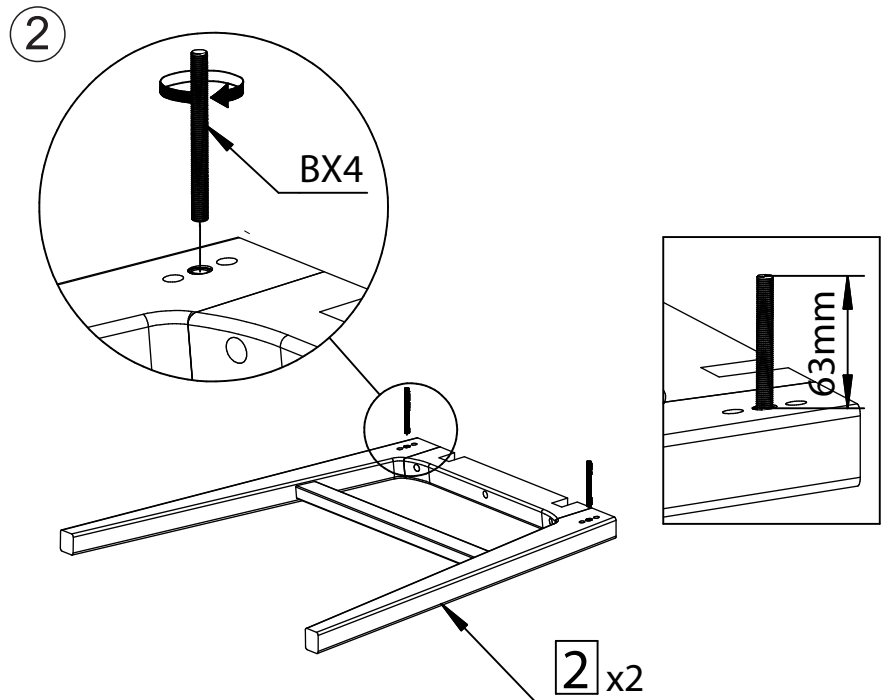

ASSEMBLY INSTRUCTION

NAGANO DINING TABLE

ROWICO

HOME

1x1 	Ex4 M8x12
2x2 	F 12x90
3x4 	Gx4 Ø35
Ax8 Ø10x40	Hx6 M6x50
Bx4 M8x85	Jx6 Ø6
Cx4 Ø8x25x14	Kx6 Ø6/ Ø12
Dx4 Ø8	L N4

Note:

Improper use, improper assembly and mishandling may lead to defects/ cracks appearing.