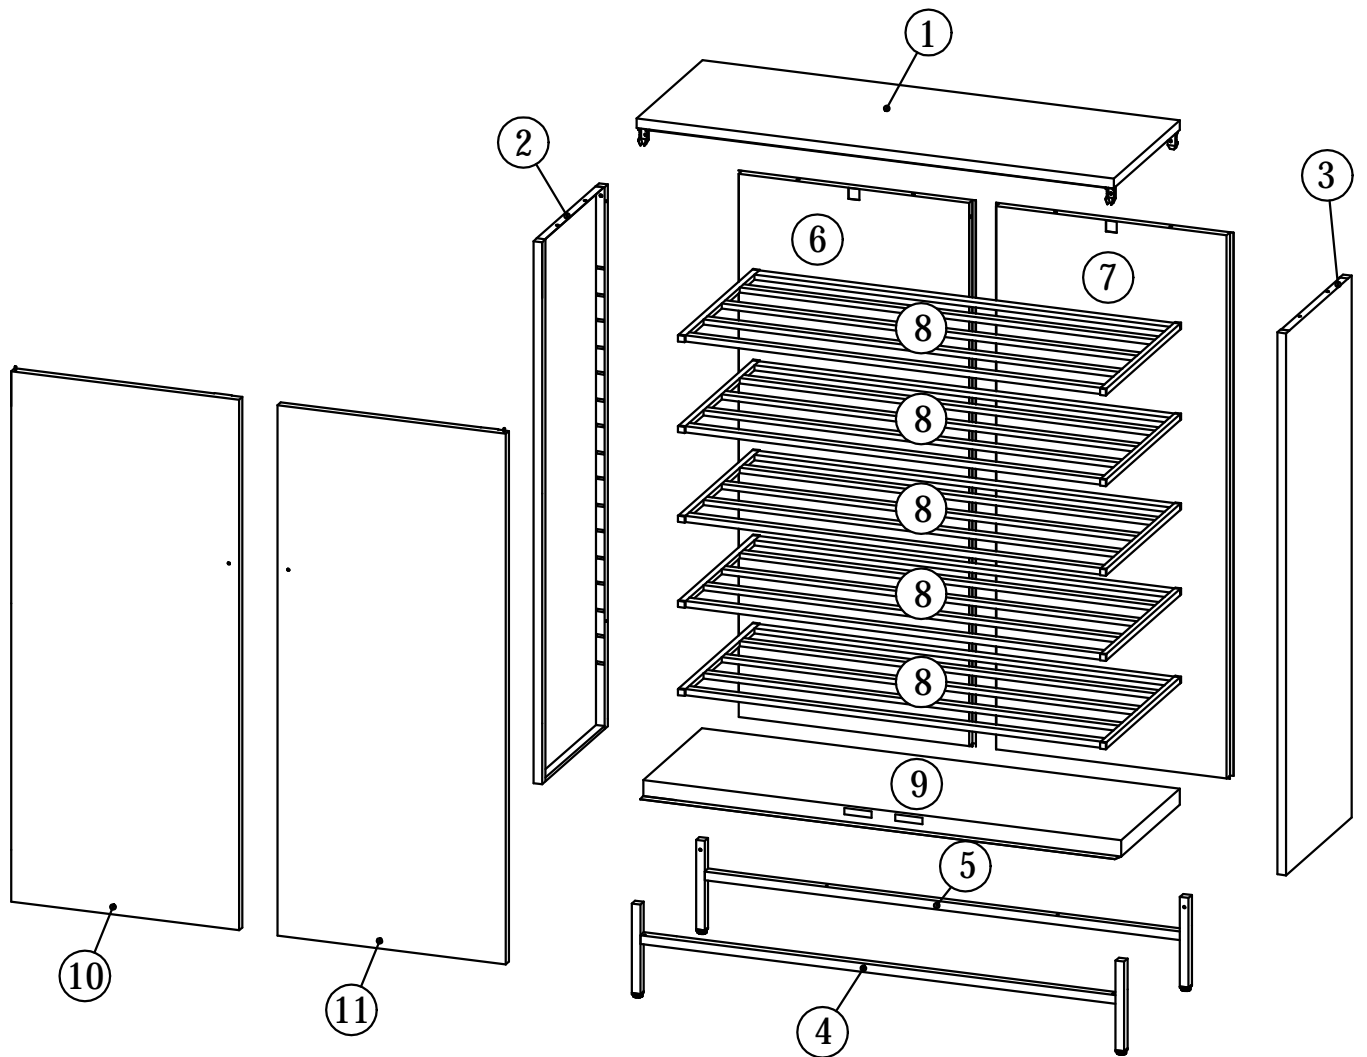

# Jotex

1670539-01-0

Max loading weight for top panel is 30kgs

Max loading weight for bottom is 30kgs

Max loading weight for each shelf is 50kgs

Max loading weight for whole product is 200kgs

2 PERS.

60min