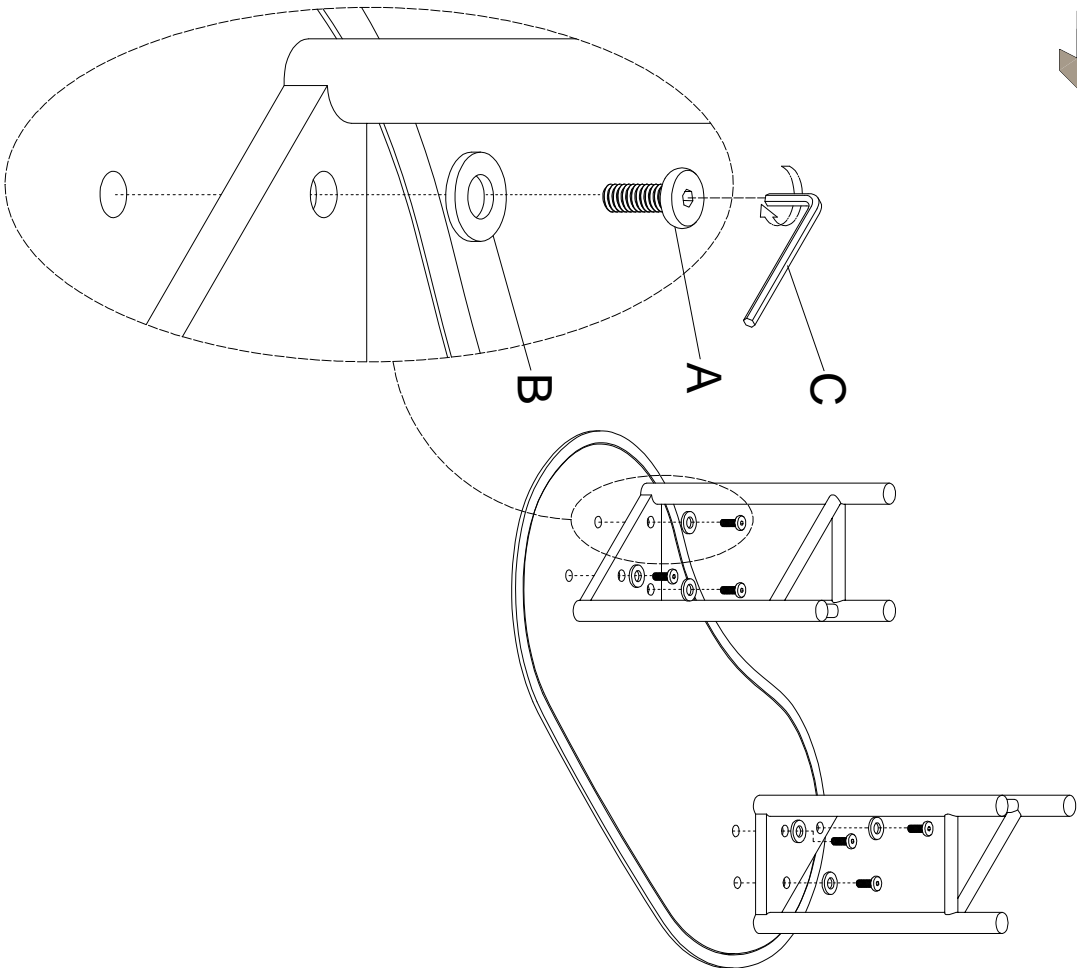

01

02

1671174-01-0 Brielle Coffee Table

A	B	C
 x6 M8*40	 x6 Ø8*17*2	 x1 5#