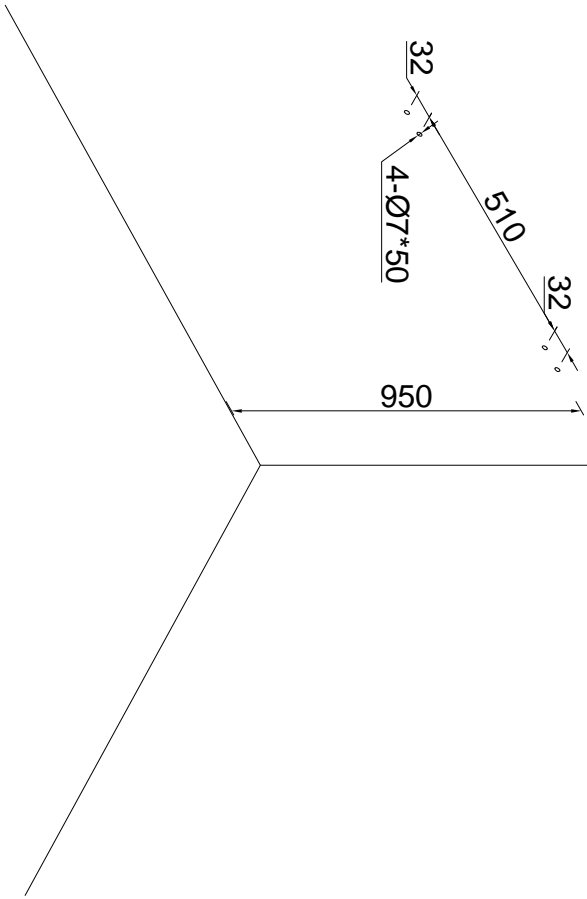

01

02

# 1671180-01-0 Fleur Side Cabinet

A	 x16 M6*15	B	 x1 4#	C	 x4 M3*16	D	 x4 Ø8*40	E	 x4 M4*35	F	 x2 L=350
---	--	---	--	---	---	---	---	---	---	---	---

03

04