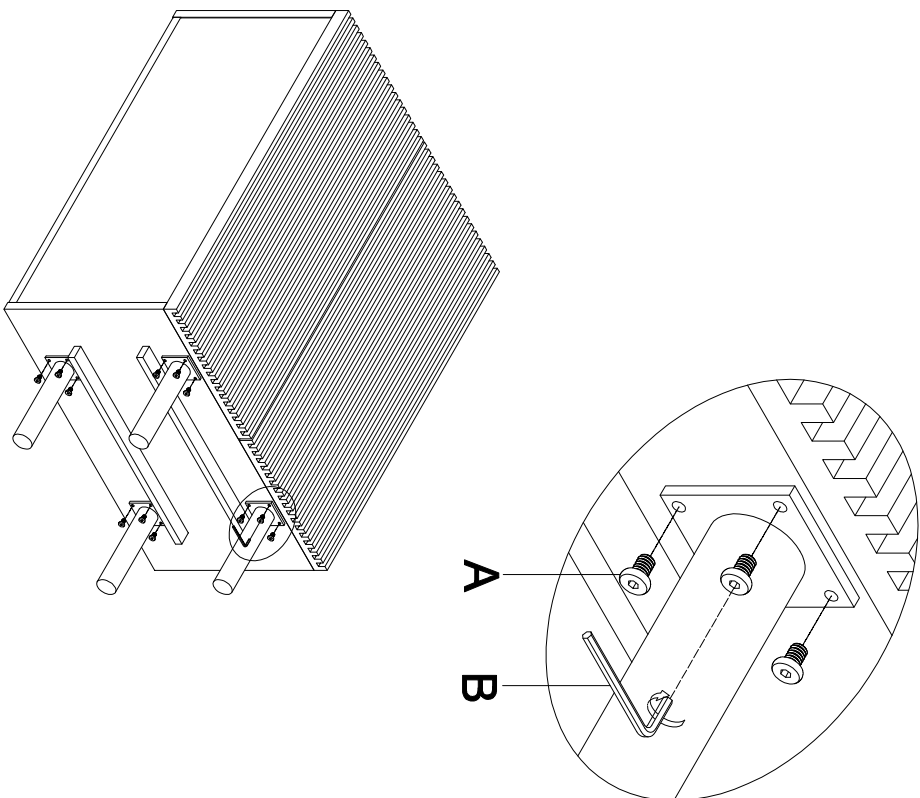

01

02

1671180-01-0 Fleur Side Cabinet

A	x16 M6*15	B	x1 4#	C	x4 M3*16	D	x4 Ø8*40	E	x4 M4*35	F	x2 L=350