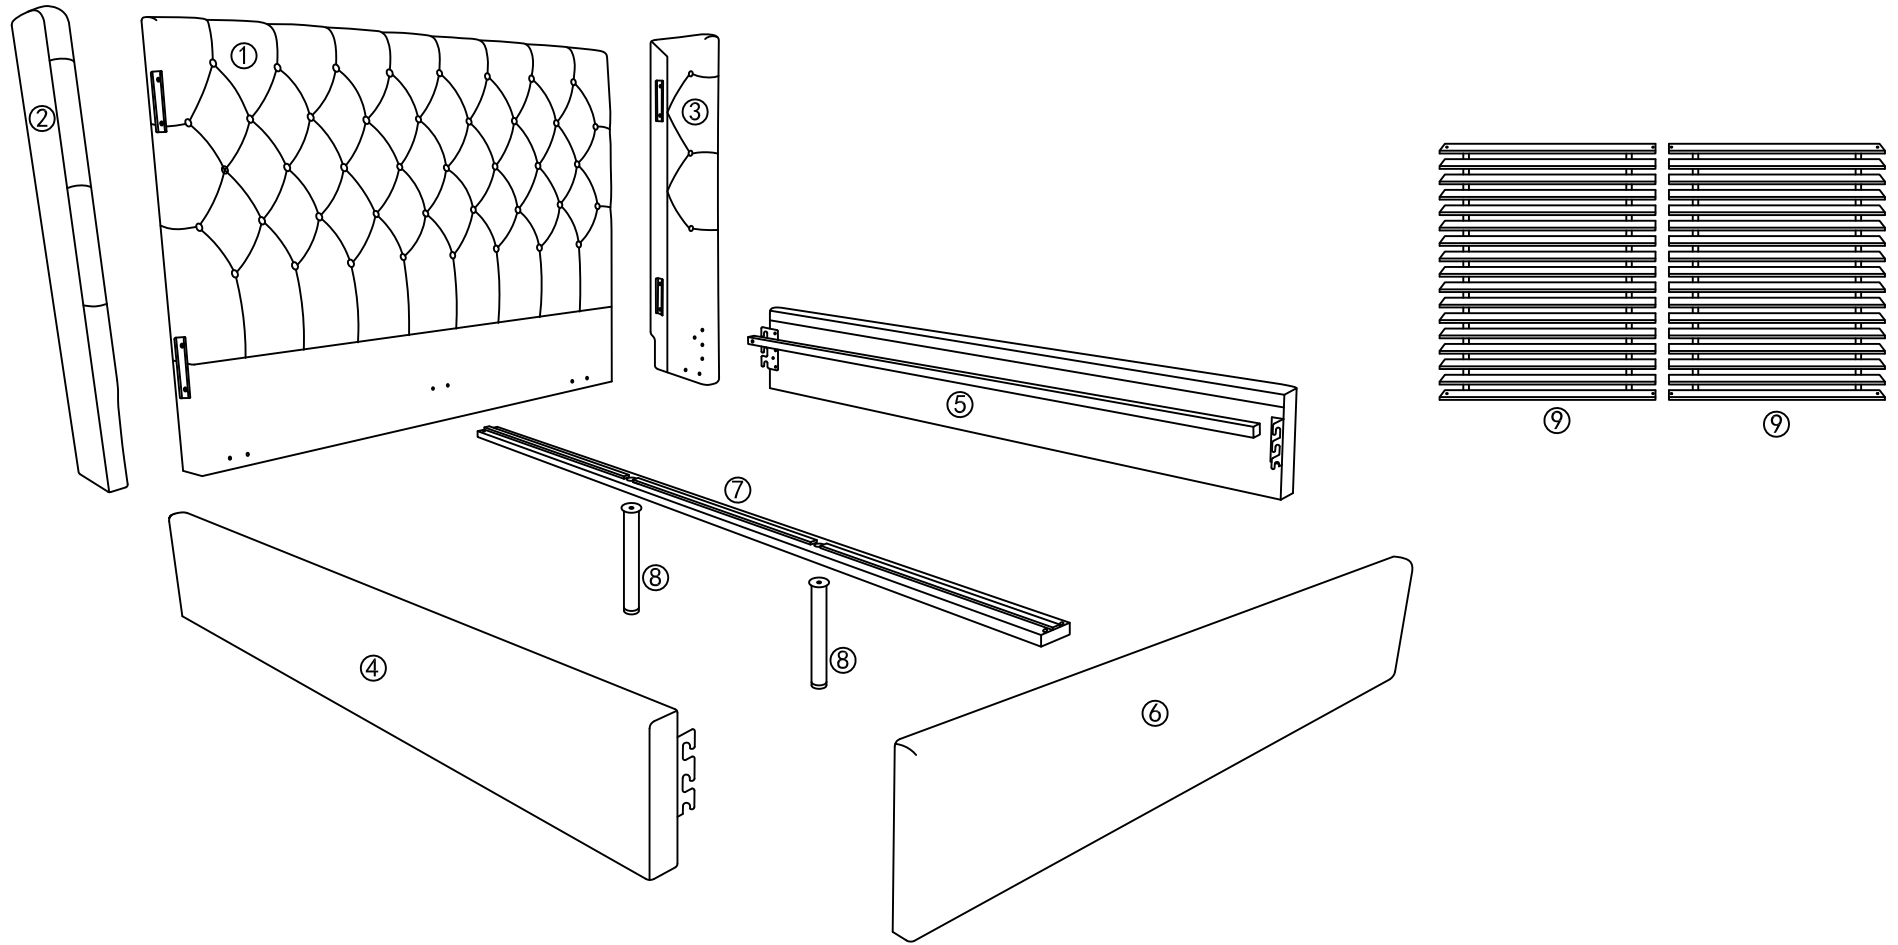

Jotex

1/11

Art No: 1671551-01-0
1671551-02-0
1671552-01-0
1671552-02-0
1671552-03-0

20 MIN

									
M8 × 30mm A × 12	M6 × 30mm B × 22	M6 × 20mm C × 4	M6 × 50mm D × 2	E × 12	8*16 F × 12	6*16 G × 28	H × 4	I × 1	J × 2

Jotex

		
M8 × 30mm	8*16	
A × 6	F × 6	I × 1

 M6 × 50mm D × 2	 6*16 G × 2	 I × 1
---	--	--

		
M8 × 30mm	8*16	
A × 6	F × 6	I × 1

			
M6 × 30mm B × 16	6*16 G × 16	H × 4	I × 1

		
M6 × 30mm	6*16	
B × 2	G × 2	I × 1

 M6 × 20mm C × 4	 6*16 G × 4	 I × 1	 J × 2
---	--	--	--

		
M6 × 30mm	6*16	
B × 4	G × 4	I × 1

E × 12