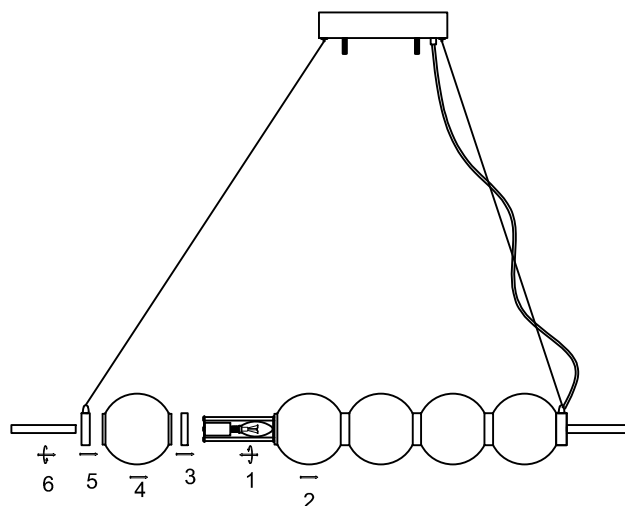

Installing Instructions

Model:1672181-01-0
1672181-02-0

V

E14 5 x MAX 60W

ATTENTION:

1. In order to avoid getting hurt or scratching the finish while installing, please wear gloves.
2. Don't install any lamp on the wet or not complete dry ceiling.
3. Don't leave the lamps close to acidic and alkaline chemicals or gases which are corrosive. Don't wash the lamp by water. Please clean the lamp by a piece of clean, dry any soft cloth. Otherwise the lamp will get rusty.
4. Please take care while installing the lampshades in case of avoiding breakage.
5. Please install the lamp under the instructions of professional electricians.
6. While installing, the power leads must be matched well and tightly. Make sure all the screws are tight enough before turning on the power. Otherwise it will cause the electrical components burning because of the short circuit of the terminals.
7. Please switch off the power first before installing, cleaning the lamps or changing the bulbs.
8. Please do not touch G4 bulb with bare hands. Use the sleeve that come with the G4 bulb or use cotton cloth when handle the G4 bulb.