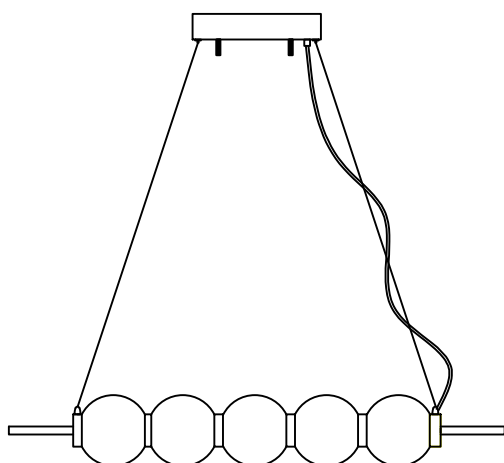

Installing Instructions

Model:1672181-01-0
1672181-02-0

V

E14 5 x MAX 60W

ATTENTION:

1. In order to avoid getting hurt or scratching the finish while installing, please wear gloves.
2. Don't install any lamp on the wet or not complete dry ceiling.
3. Don't leave the lamps close to acidic and alkaline chemicals or gases which are corrosive. Don't wash the lamp by water. Please clean the lamp by a piece of clean, dry any soft cloth. Otherwise the lamp will get rusty.
4. Please take care while installing the lampshades in case of avoiding breakage.
5. Please install the lamp under the instructions of professional electricians.
6. While installing, the power leads must be matched well and tightly. Make sure all the screws are tight enough before turning on the power. Otherwise it will cause the electrical components burning because of the short circuit of the terminals.
7. Please switch off the power first before installing, cleaning the lamps or changing the bulbs.
8. Please do not touch G4 bulb with bare hands. Use the sleeve that come with the G4 bulb or use cotton cloth when handle the G4 bulb.