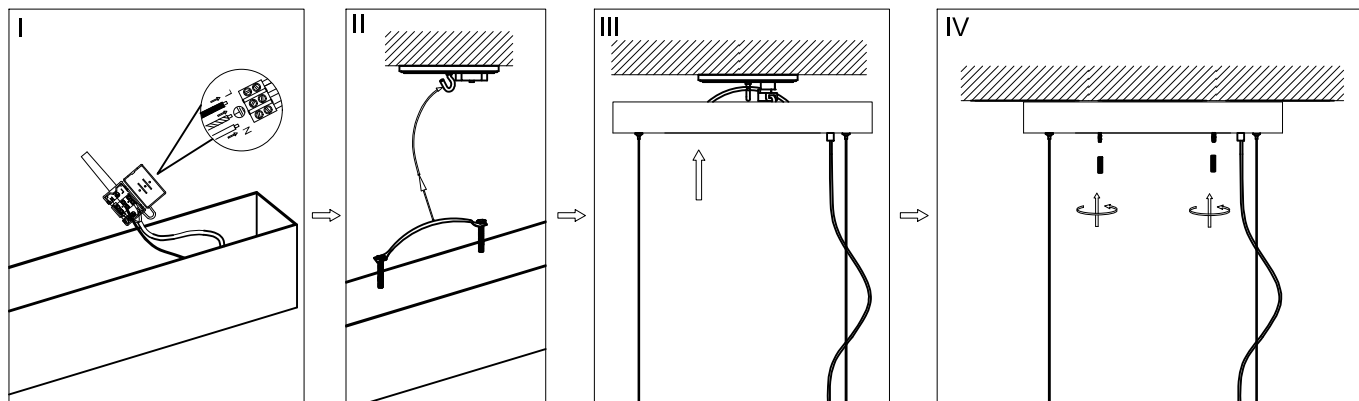

Installing Instructions

Model:1672181-01-0
1672181-02-0

V

E14 5 x MAX 60W

ATTENTION:

1. In order to avoid getting hurt or scratching the finish while installing, please wear gloves.
2. Don't install any lamp on the wet or not complete dry ceiling.
3. Don't leave the lamps close to acidic and alkaline chemicals or gases which are corrosive. Don't wash the lamp by water. Please clean the lamp by a piece of clean, dry any soft cloth. Otherwise the lamp will get rusty.
4. Please take care while installing the lampshades in case of avoiding breakage.
5. Please install the lamp under the instructions of professional electricians.
6. While installing, the power leads must be matched well and tightly. Make sure all the screws are tight enough before turning on the power. Otherwise it will cause the electrical components burning because of the short circuit of the terminals.
7. Please switch off the power first before installing, cleaning the lamps or changing the bulbs.
8. Please do not touch G4 bulb with bare hands. Use the sleeve that come with the G4 bulb or use cotton cloth when handle the G4 bulb.