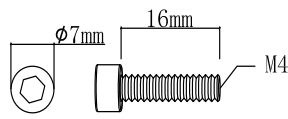

# Jotex

1680684-01/1680684-02/1680684-03

Max loading weight per shelf is 10kgs

<p>Ø15mm 15mm</p>	<p>AX2</p>	<p>Ø7mm 16mm M4</p>	<p>BX2</p>	<p>Ø12mm 20mm M6</p>	<p>CX6</p>
<p>M3</p>	<p>DX1</p>	<p>M4</p>	<p>EX1</p>		

1

CX4

M4

EX1

2

AX2

BX2

CX2