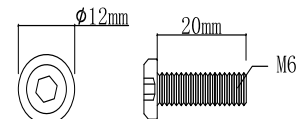

# Jotex

1680684-01/1680684-02/1680684-03

Max loading weight per shelf is 10kgs

<p>Ø15mm 15mm</p>	<p>AX2</p>	<p>Ø7mm 16mm M4</p>	<p>BX2</p>	<p>Ø12mm 20mm M6</p>	<p>CX6</p>
<p>M3</p>	<p>DX1</p>	<p>M4</p>	<p>EX1</p>		

1

CX4

M4

EX1

2

AX2

BX2

CX2