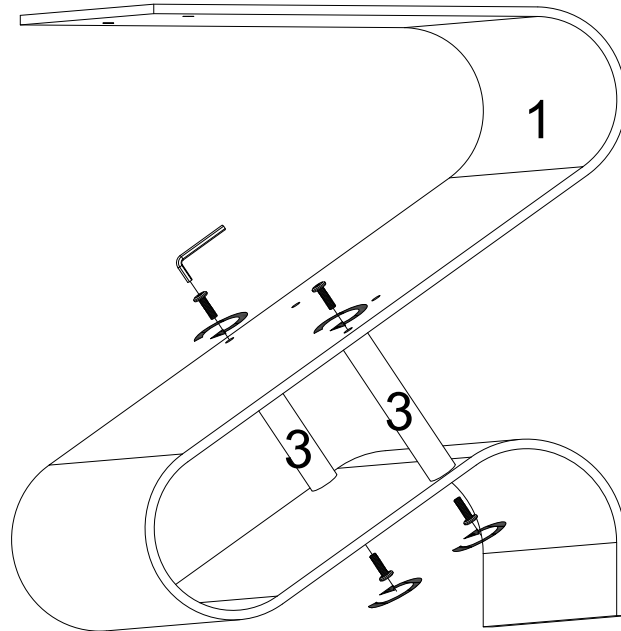

1

CX4

M4

EX1

2

AX2

BX2

CX2

M3

DX1

M4

EX1