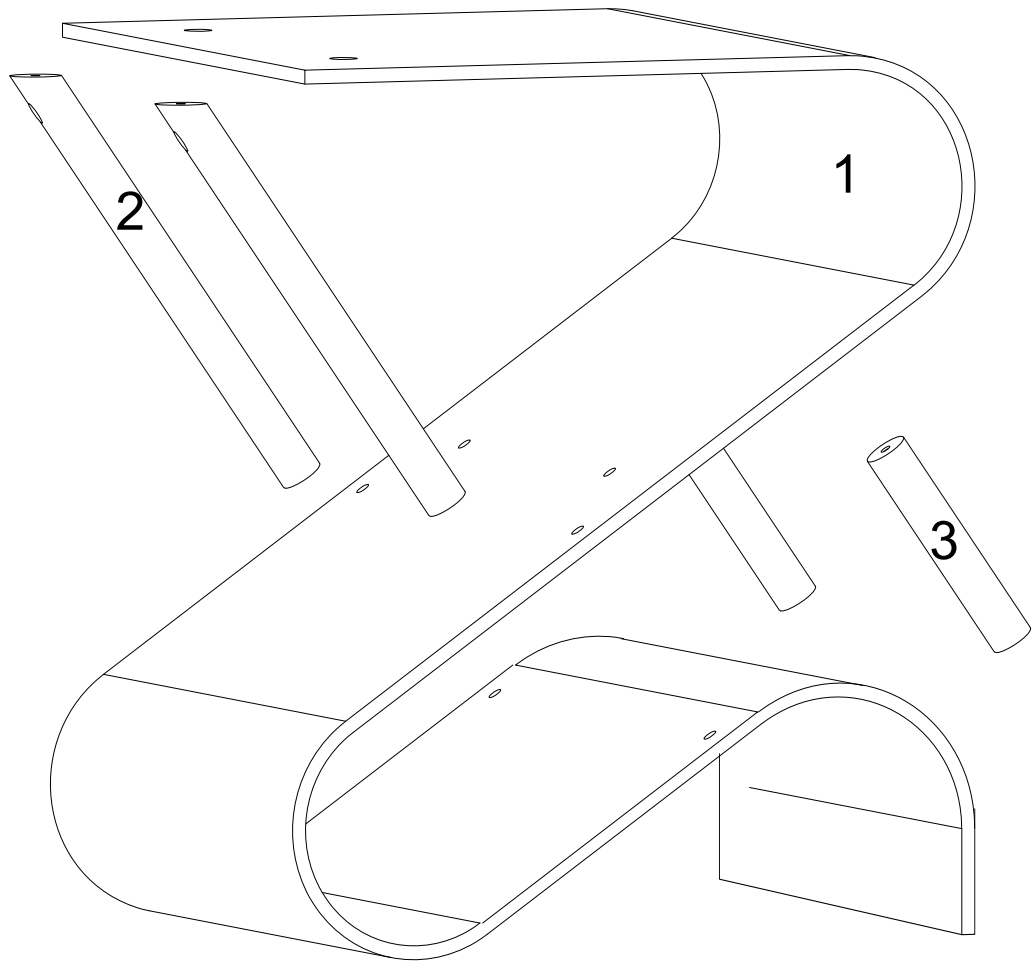

# Jotex

1680684-01/1680684-02/1680684-03

Max loading weight per shelf is 10kgs

<p>Ø15mm 15mm</p>	<p>AX2</p>	<p>Ø7mm 16mm M4</p>	<p>BX2</p>	<p>Ø12mm 20mm M6</p>	<p>CX6</p>
<p>M3</p>	<p>DX1</p>	<p>M4</p>	<p>EX1</p>		