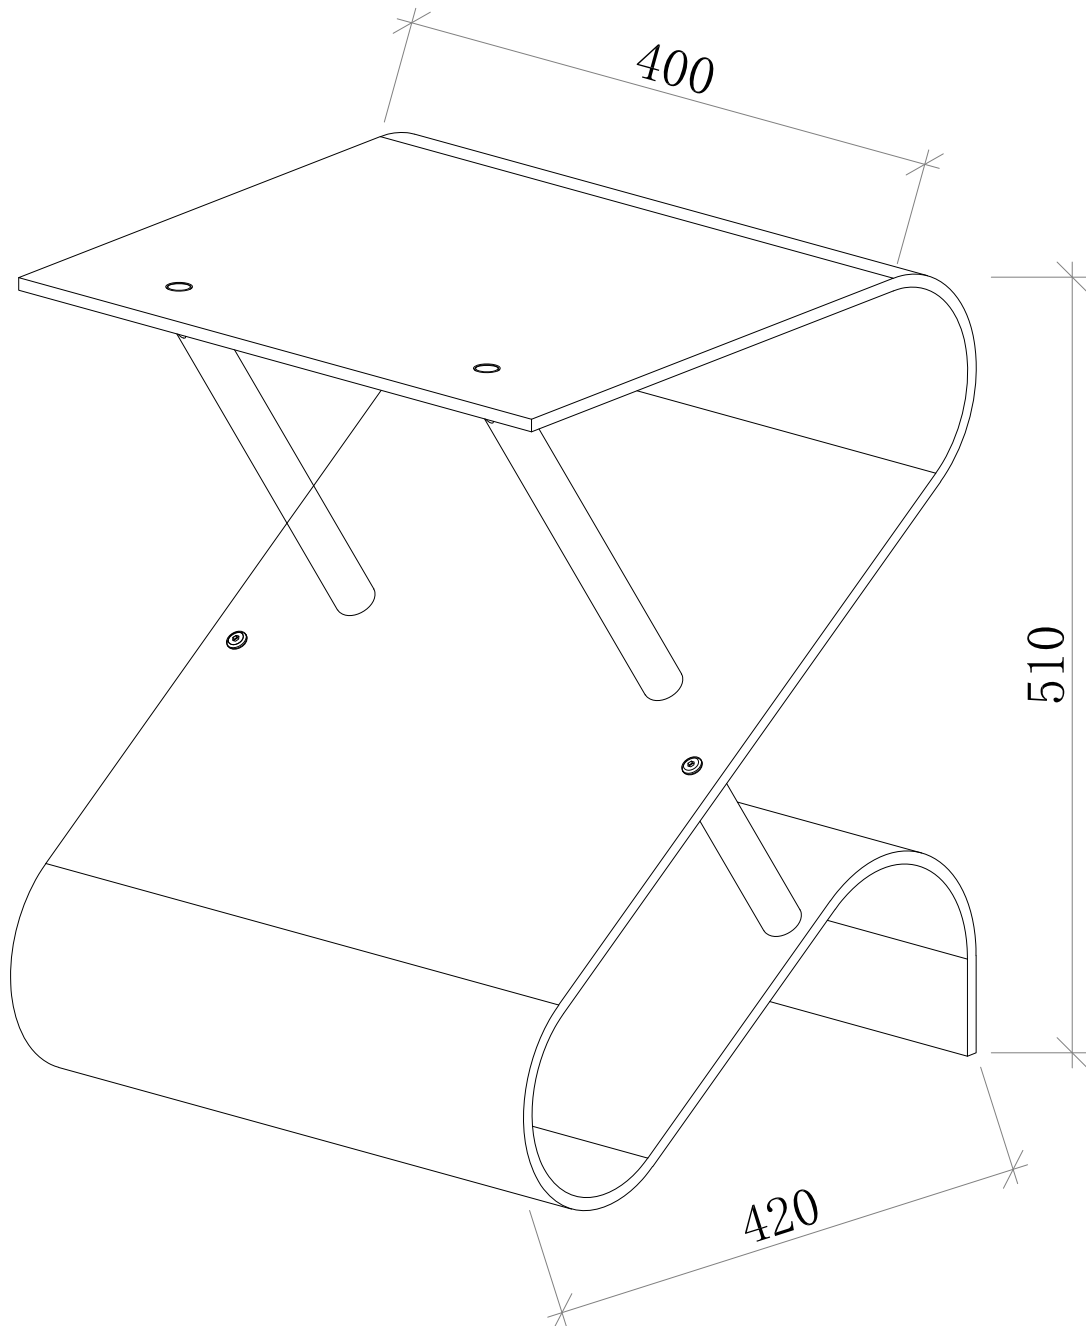

# Jotex

1680684-01/1680684-02/1680684-03

Max loading weight per shelf is 10kgs

<p>Ø15mm 15mm</p>	<p>AX2</p>	<p>Ø7mm 16mm M4</p>	<p>BX2</p>	<p>Ø12mm 20mm M6</p>	<p>CX6</p>
<p>M3</p>	<p>DX1</p>	<p>M4</p>	<p>EX1</p>		