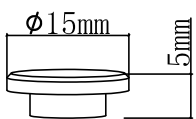

# Jotex

1680684-01/1680684-02/1680684-03

Max loading weight per shelf is 10kgs

<p>Ø15mm 15mm</p>	<p>AX2</p>	<p>Ø7mm 16mm M4</p>	<p>BX2</p>	<p>Ø12mm 20mm M6</p>	<p>CX6</p>
<p>M3</p>	<p>DX1</p>	<p>M4</p>	<p>EX1</p>		

1

CX4

M4

EX1

2

AX2

BX2

CX2