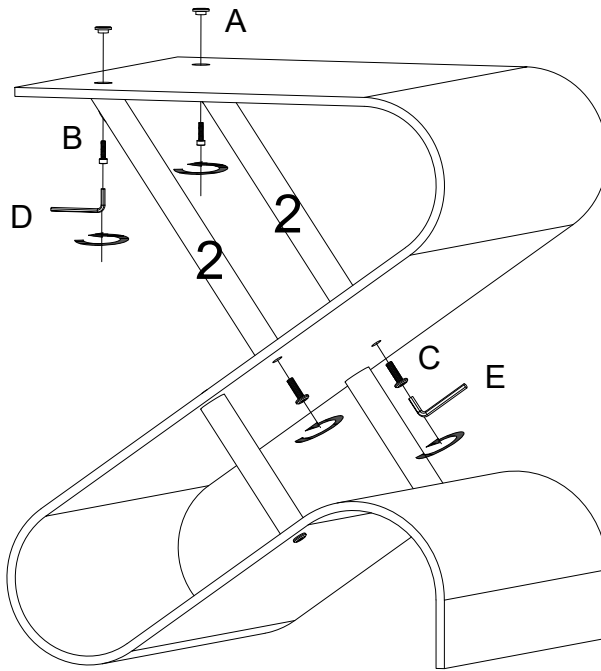

# Jotex

1680684-01/1680684-02/1680684-03

Max loading weight per shelf is 10kgs

<p>Ø15mm 15mm</p>	<p>AX2</p>	<p>Ø7mm 16mm M4</p>	<p>BX2</p>	<p>Ø12mm 20mm M6</p>	<p>CX6</p>
<p>M3</p>	<p>DX1</p>	<p>M4</p>	<p>EX1</p>		

1

CX4

M4

EX1

2

AX2

BX2

CX2