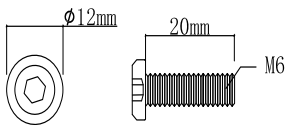

# Jotex

1680684-01/1680684-02/1680684-03

Max loading weight per shelf is 10kgs

<p>Ø15mm 15mm</p>	<p>AX2</p>	<p>Ø7mm 16mm M4</p>	<p>BX2</p>	<p>Ø12mm 20mm M6</p>	<p>CX6</p>
<p>M3</p>	<p>DX1</p>	<p>M4</p>	<p>EX1</p>		

1

CX4

M4

EX1

2

AX2

BX2

CX2