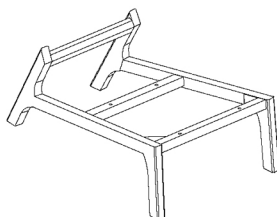

MENU

Armchair

TOOLS

HARDWARE

M8 X 50mm

A x 2

M8 X 40mm

B x 2

PARTS

① x1

② x1