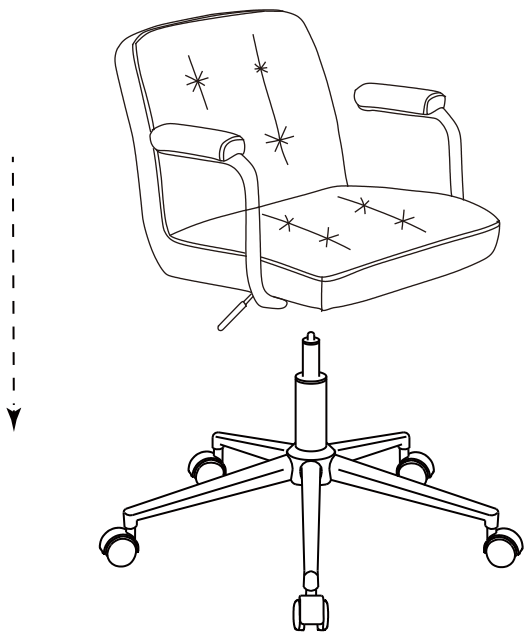

1

2

AX12 M6*20mm	BX12 M6*18*1.2mm	CX1 M6

3

4