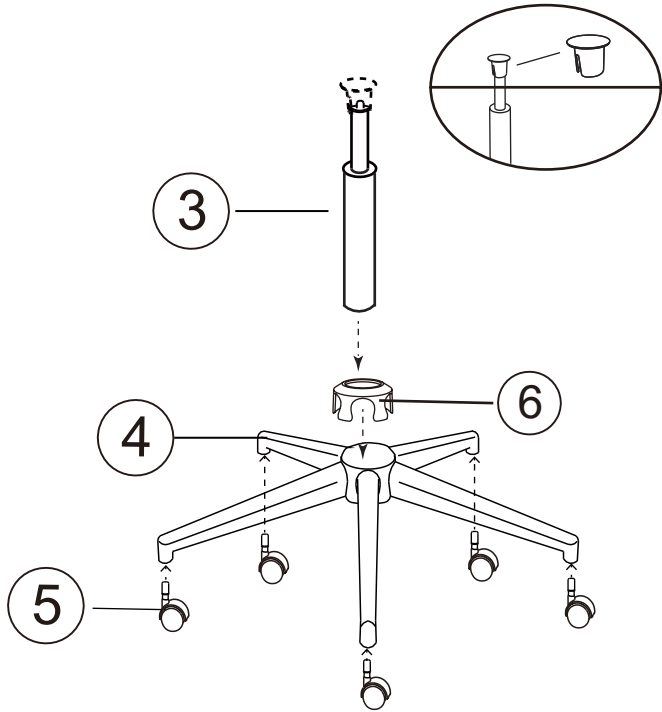

# Cosmo desk chair

|   |   |               |   |
|---|---|---------------|---|
|   |   |               | ✓ |
| ① | 1 | 460*570*435mm |   |
| ② | 1 | 290*175*50mm  |   |
| ③ | 1 | Φ50*360mm     |   |
| ④ | 1 | Φ640*115mm    |   |
| ⑤ | 1 | 60*85*55mm    |   |
| ⑥ | 1 | Φ80*55mm      |   |
| ⑦ | 1 | 295*300*170mm |   |
| ⑧ | 1 | 295*300*170mm |   |

|   |   |  |  |  |   |
|---|---|--|--|--|---|
| ①x1<br>  | ② x1<br> | ③ x1<br>            | ④ x1<br>                | ⑤ x1<br>      | ⑥ x1<br> |
| ⑦ x1<br> | ⑧ x1<br> | AX12<br><br>M6*20mm | BX12<br><br>M6*18*1.2mm | CX1<br><br>M6 |   |

# 2

|                 |                     |           |
|-----------------|---------------------|-----------|
| AX12<br>M6*20mm | BX12<br>M6*18*1.2mm | CX1<br>M6 |
|-----------------|---------------------|-----------|