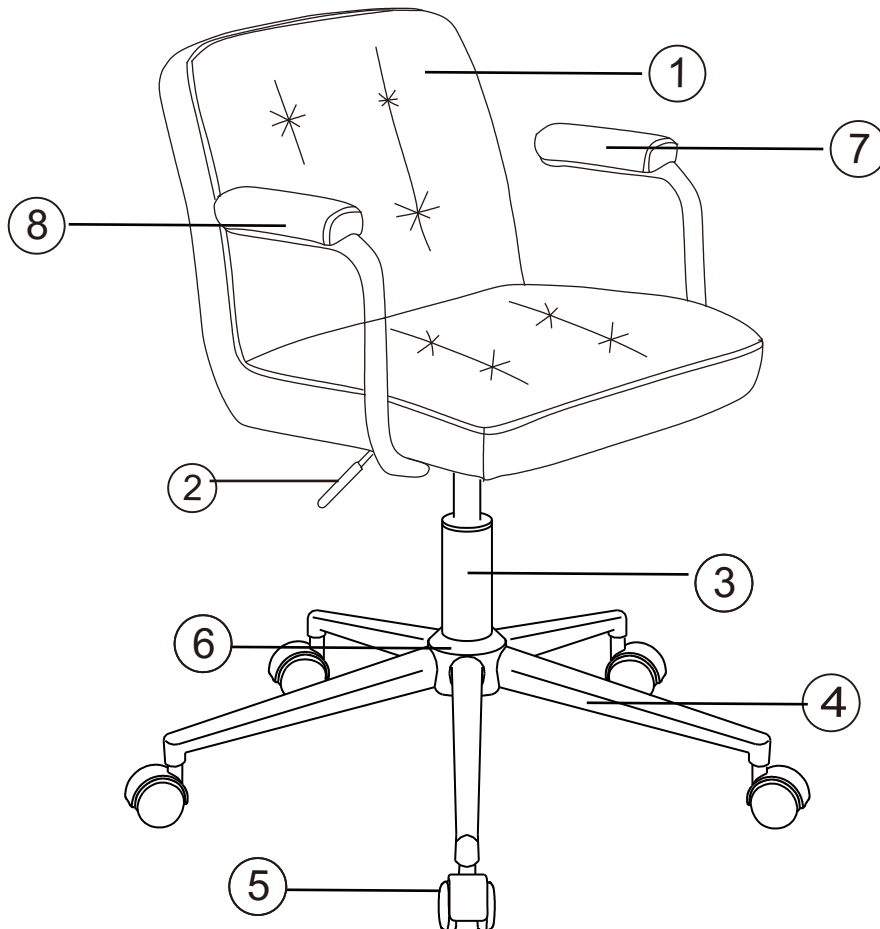

✓
①	1	460*570*435mm	
②	1	290*175*50mm	
③	1	Φ50*360mm	
④	1	Φ640*115mm	
⑤	1	60*85*55mm	
⑥	1	Φ80*55mm	
⑦	1	295*300*170mm	
⑧	1	295*300*170mm	

①x1 	② x1 	③ x1 	④ x1 	⑤ x1 	⑥ x1
⑦ x1 	⑧ x1 	AX12 M6*20mm	BX12 M6*18*1.2mm	CX1 M6