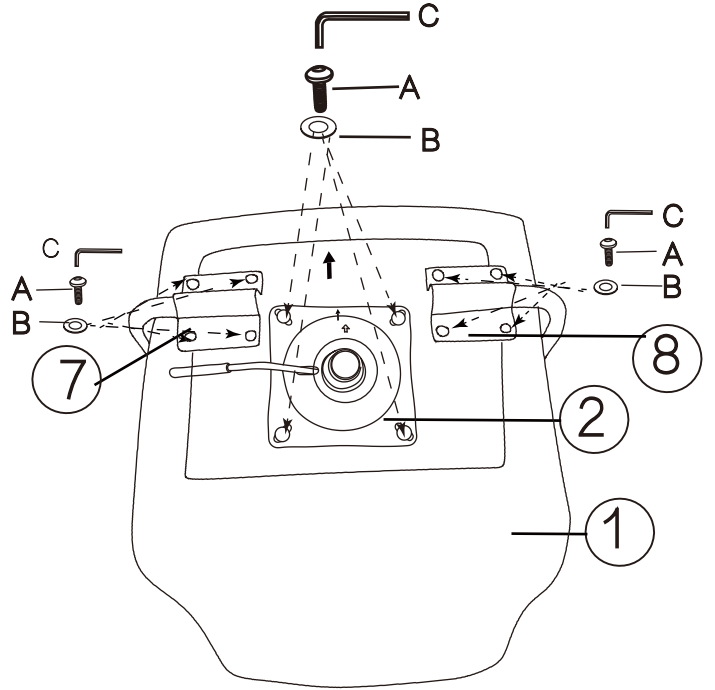

# Cosmo desk chair

|   |   |               |   |
|---|---|---------------|---|
|   |   |               | ✓ |
| ① | 1 | 460*570*435mm |   |
| ② | 1 | 290*175*50mm  |   |
| ③ | 1 | Φ50*360mm     |   |
| ④ | 1 | Φ640*115mm    |   |
| ⑤ | 1 | 60*85*55mm    |   |
| ⑥ | 1 | Φ80*55mm      |   |
| ⑦ | 1 | 295*300*170mm |   |
| ⑧ | 1 | 295*300*170mm |   |

|   |   |  |  |  |   |
|---|---|--|--|--|---|
| ①x1<br>  | ② x1<br> | ③ x1<br>            | ④ x1<br>                | ⑤ x1<br>      | ⑥ x1<br> |
| ⑦ x1<br> | ⑧ x1<br> | AX12<br><br>M6*20mm | BX12<br><br>M6*18*1.2mm | CX1<br><br>M6 |   |

# 2

|                 |                     |           |
|-----------------|---------------------|-----------|
| AX12<br>M6*20mm | BX12<br>M6*18*1.2mm | CX1<br>M6 |
|-----------------|---------------------|-----------|