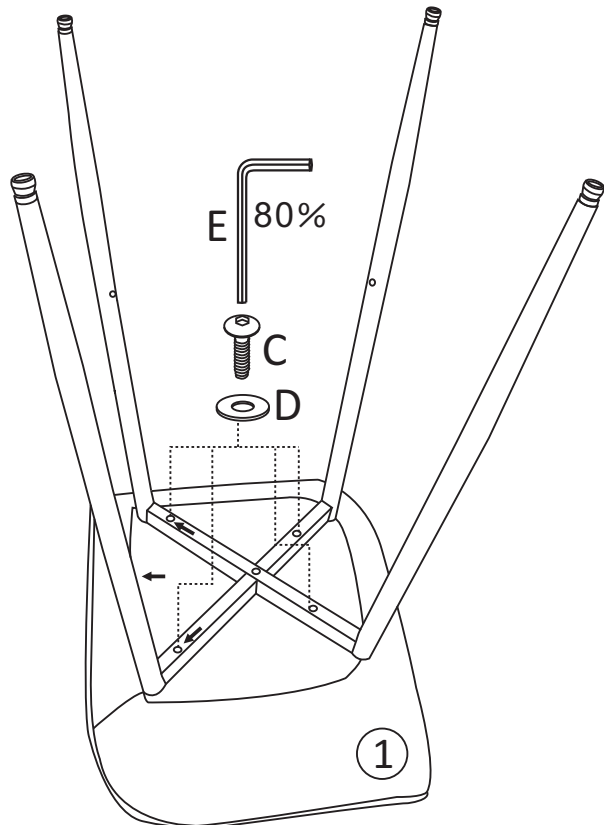

Brooke barstool

			✓
①	1	520x490x330mm	
②	1	Φ25x745x660mm	
③	1	Φ25x745x660mm	
④	1	Φ16x380x370mm	

①x1 	②x1 	③x1 	④x1 	
Ax1  M6x30mm	Bx4  M6x25mm	Cx4  M6x45mm	Dx5  M6xφ15mm	
Ex1  5mm				

Ax1  M6x30mm	Dx1  M6xφ15mm	Ex1  5mm
---	--	---

Cx4  M6x45mm	Dx4  M6xφ15mm	Ex1  5mm
---	--	---

Bx4  M6x25mm	Ex1  5mm
--	--

Ex1  5mm