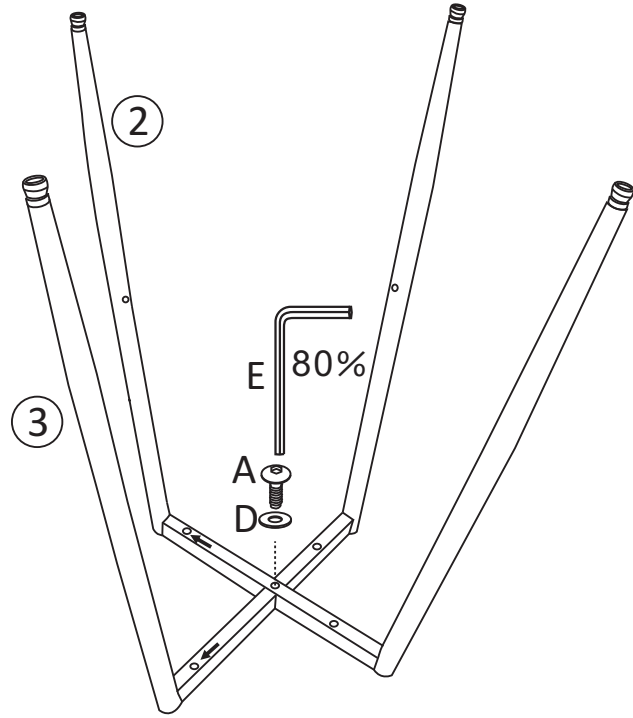

Brooke barstool

			✓
①	1	520x490x330mm	
②	1	Φ25x745x660mm	
③	1	Φ25x745x660mm	
④	1	Φ16x380x370mm	

①x1 	②x1 	③x1 	④x1 	
Ax1  M6x30mm	Bx4  M6x25mm	Cx4  M6x45mm	Dx5  M6xφ15mm	
Ex1  5mm				

Ax1  M6x30mm	Dx1  M6xφ15mm	Ex1  5mm
---	--	---

Cx4  M6x45mm	Dx4  M6xφ15mm	Ex1  5mm
---	--	---

Bx4  M6x25mm	Ex1  5mm
--	--

Ex1  5mm