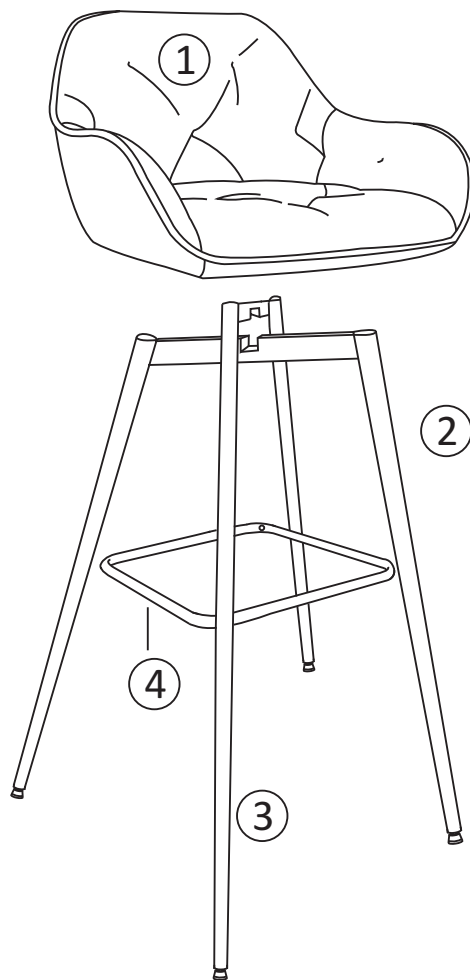

Brooke barstool

			✓
①	1	520x490x330mm	
②	1	Φ25x745x660mm	
③	1	Φ25x745x660mm	
④	1	Φ16x380x370mm	

①x1 	②x1 	③x1 	④x1 	
Ax1  M6x30mm	Bx4  M6x25mm	Cx4  M6x45mm	Dx5  M6xφ15mm	
Ex1  5mm				

Ax1  M6x30mm	Dx1  M6xφ15mm	Ex1  5mm
---	--	---

Cx4  M6x45mm	Dx4  M6xφ15mm	Ex1  5mm
---	--	---

Bx4  M6x25mm	Ex1  5mm
--	--

Ex1  5mm