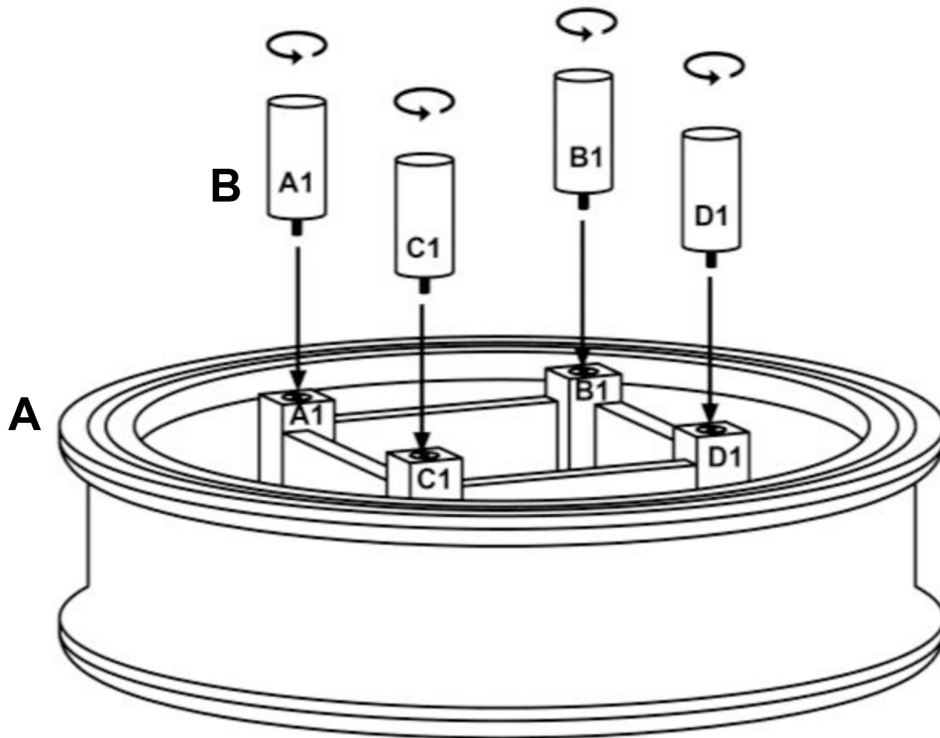

ASSEMBLY INSTRUCTION

ITEM NAME: Jojo Coffee Table, Brown, Mango

ITEM NO: 82054686

COMPONENT LIST

A	 x1
B	 x4

INSTRUCTION
Step 1

INSTRUCTION
Step 2

INSTRUCTION
Step 3