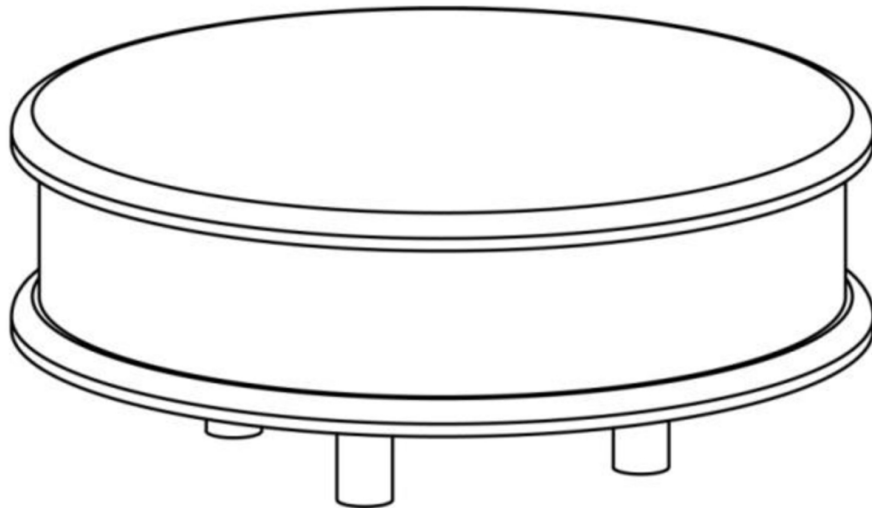

ASSEMBLY INSTRUCTION

ITEM NAME: Jojo Coffee Table, Brown, Mango

ITEM NO: 82054686

COMPONENT LIST

A	 x1
B	 x4

INSTRUCTION
Step 1

INSTRUCTION
Step 2

INSTRUCTION
Step 3