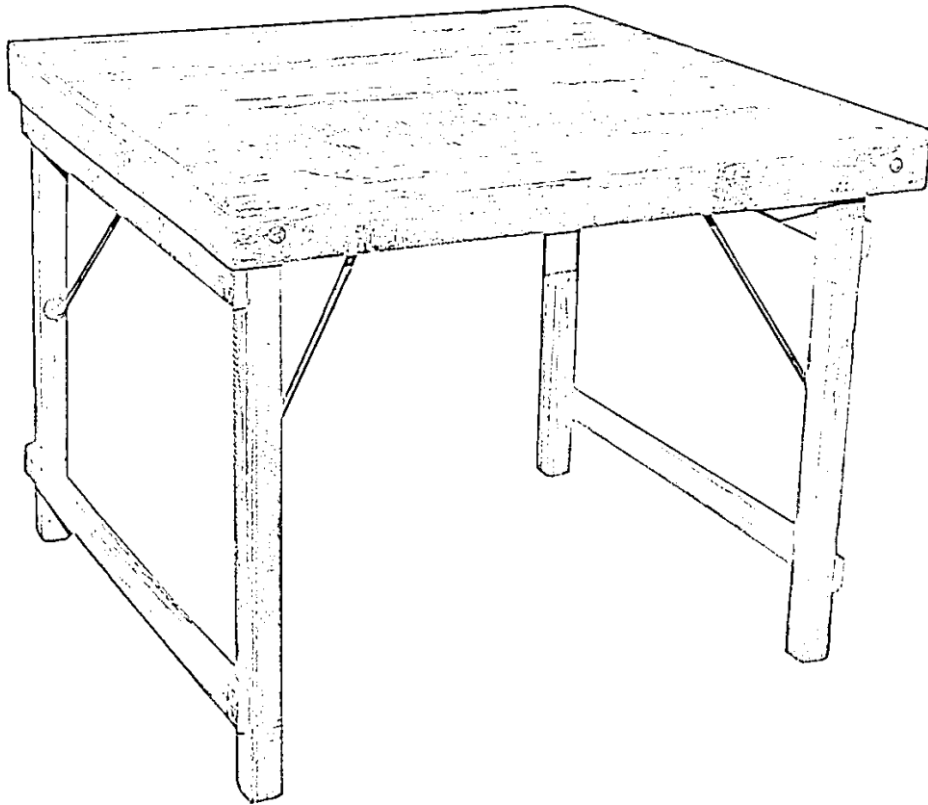

ASSEMBLY INSTRUCTION

ITEM NAME - Dale Dining Table, Nature, Recycled wood

ITEM NO. 82055714

creative collection

Assembly Steps

Step 1

Step 2

125
KG