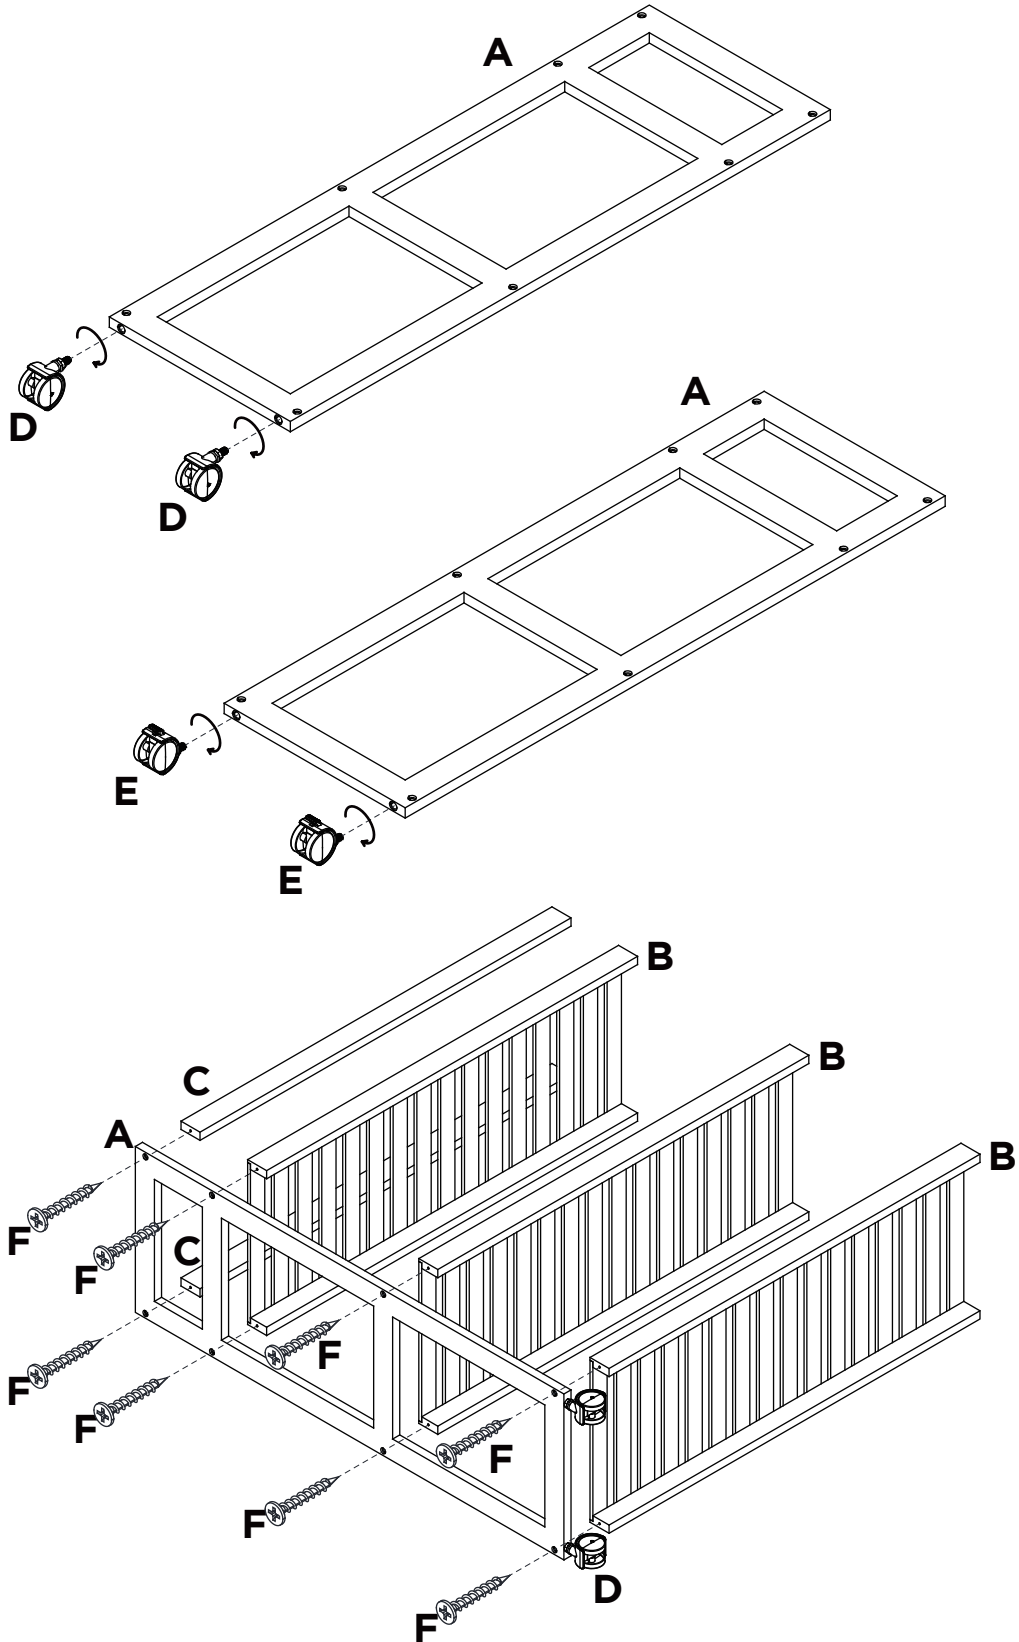

ASSEMBLY INSTRUCTION

item name: Aden Storage Rack, Nature, Bamboo

82054656

COMPONENT LIST

A × 2

B × 3

C × 2

D × 2

E × 2

F × 16

INSTRUCTION
Step 1

INSTRUCTION
Step 2

10 kg
22lbs