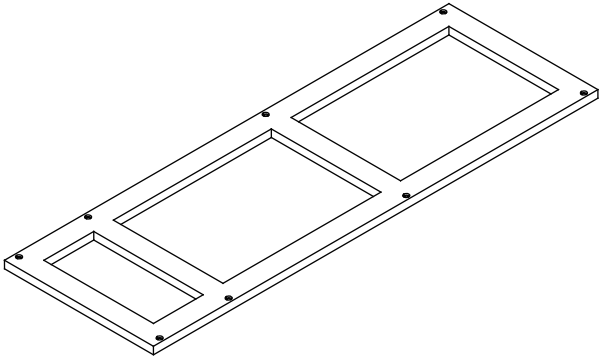

ASSEMBLY INSTRUCTION

item name: Aden Storage Rack, Nature, Bamboo

82054656

COMPONENT LIST

A × 2

B × 3

C × 2

D × 2

E × 2

F × 16

INSTRUCTION
Step 1

INSTRUCTION
Step 2

10 kg
22lbs