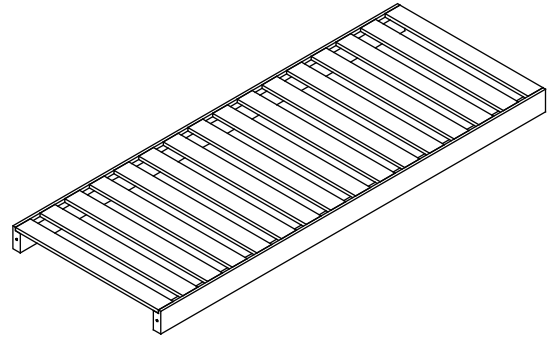

ASSEMBLY INSTRUCTION

item name: Aden Storage Rack, Nature, Bamboo

82054656

COMPONENT LIST

A × 2

B × 3

C × 2

D × 2

E × 2

F × 16

INSTRUCTION
Step 1

INSTRUCTION
Step 2

10 kg
22lbs