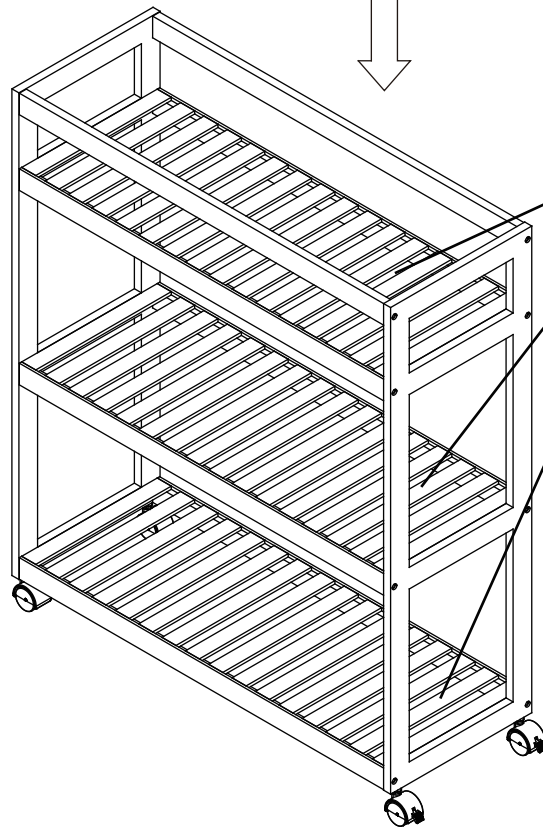

ASSEMBLY INSTRUCTION

item name: Aden Storage Rack, Nature, Bamboo

82054656

COMPONENT LIST

A × 2

B × 3

C × 2

D × 2

E × 2

F × 16

INSTRUCTION
Step 1

INSTRUCTION
Step 2

10 kg
22lbs