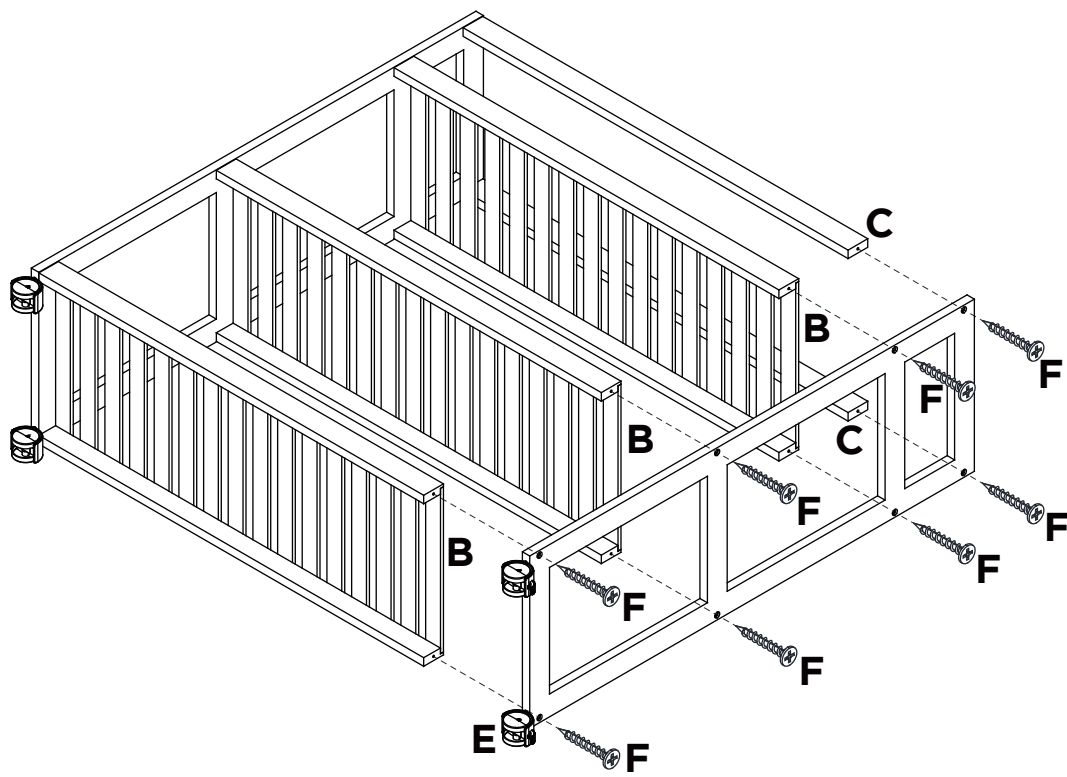

ASSEMBLY INSTRUCTION

item name: Aden Storage Rack, Nature, Bamboo

82054656

COMPONENT LIST

A × 2

B × 3

C × 2

D × 2

E × 2

F × 16

INSTRUCTION
Step 1

INSTRUCTION
Step 2

10 kg
22lbs