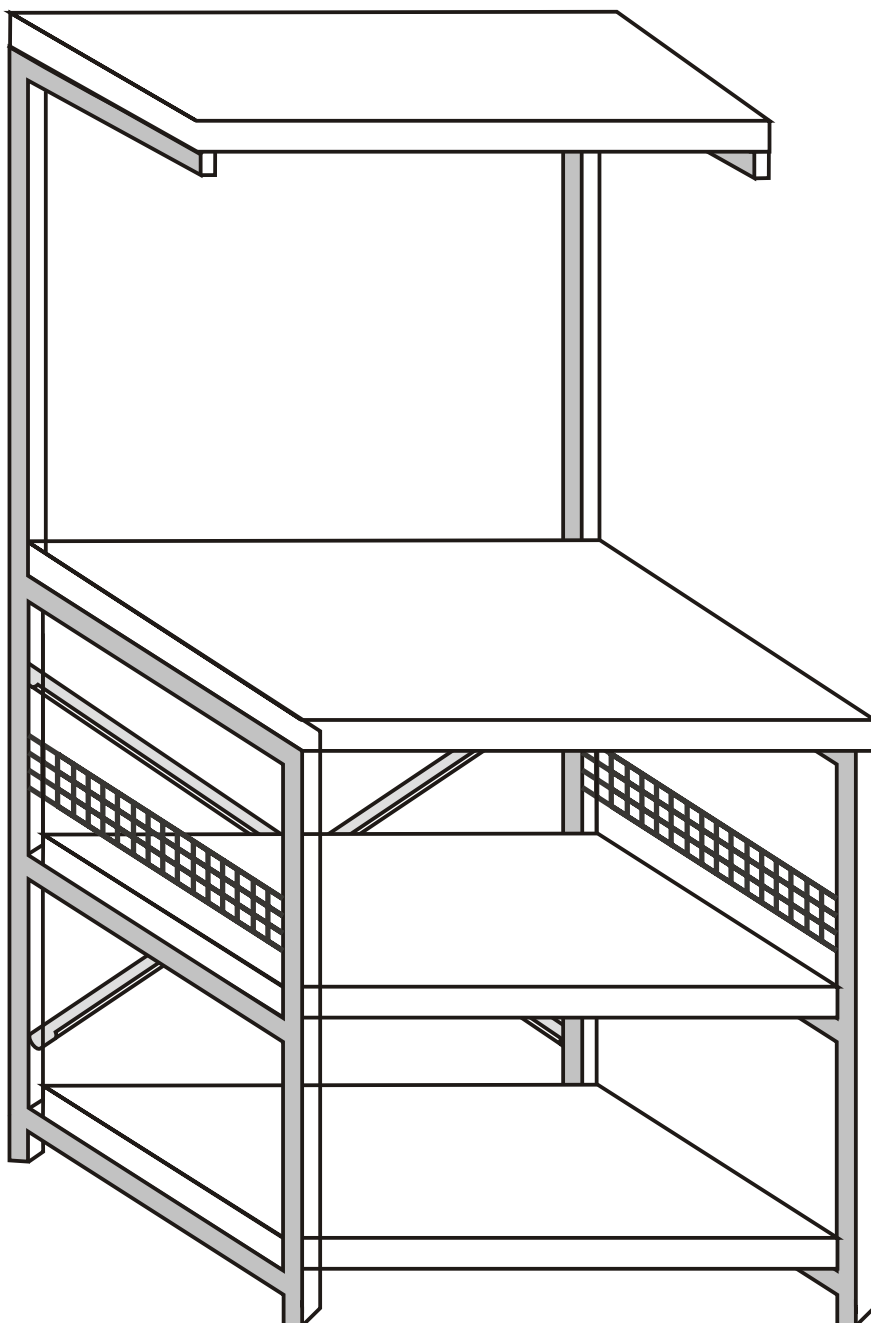

ANEMON

Assembly Manual

Kalune Design
— Furniture

ANEMON

ATTENTION !!

Minifix is the main connection material used in Decortile products ,
Before starting assembly , Please check the drawings below

Accessory List

F17  4X	N20  16X
--	--

General view

2

3

4