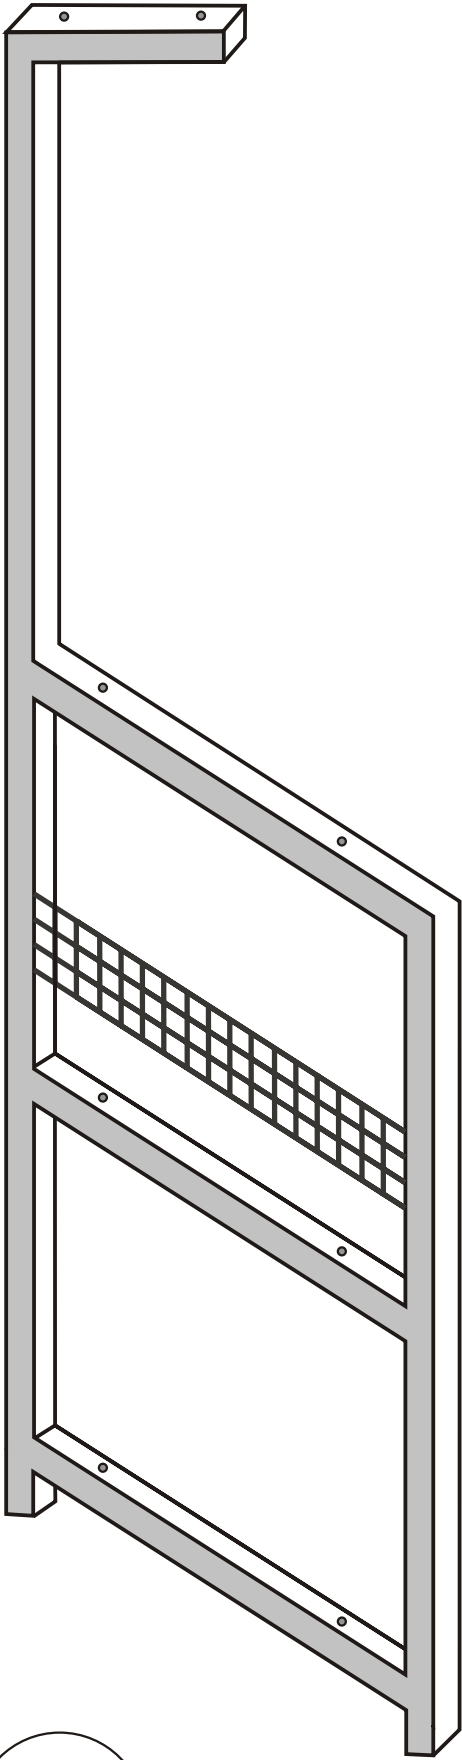

ANEMON

Assembly Manual

Kalune Design
— Furniture

ANEMON

ATTENTION !!

Minifix is the main connection material used in Decortile products ,
Before starting assembly , Please check the drawings below

Accessory List

F17  4X	N20  16X
--	--

General view

2

3

4