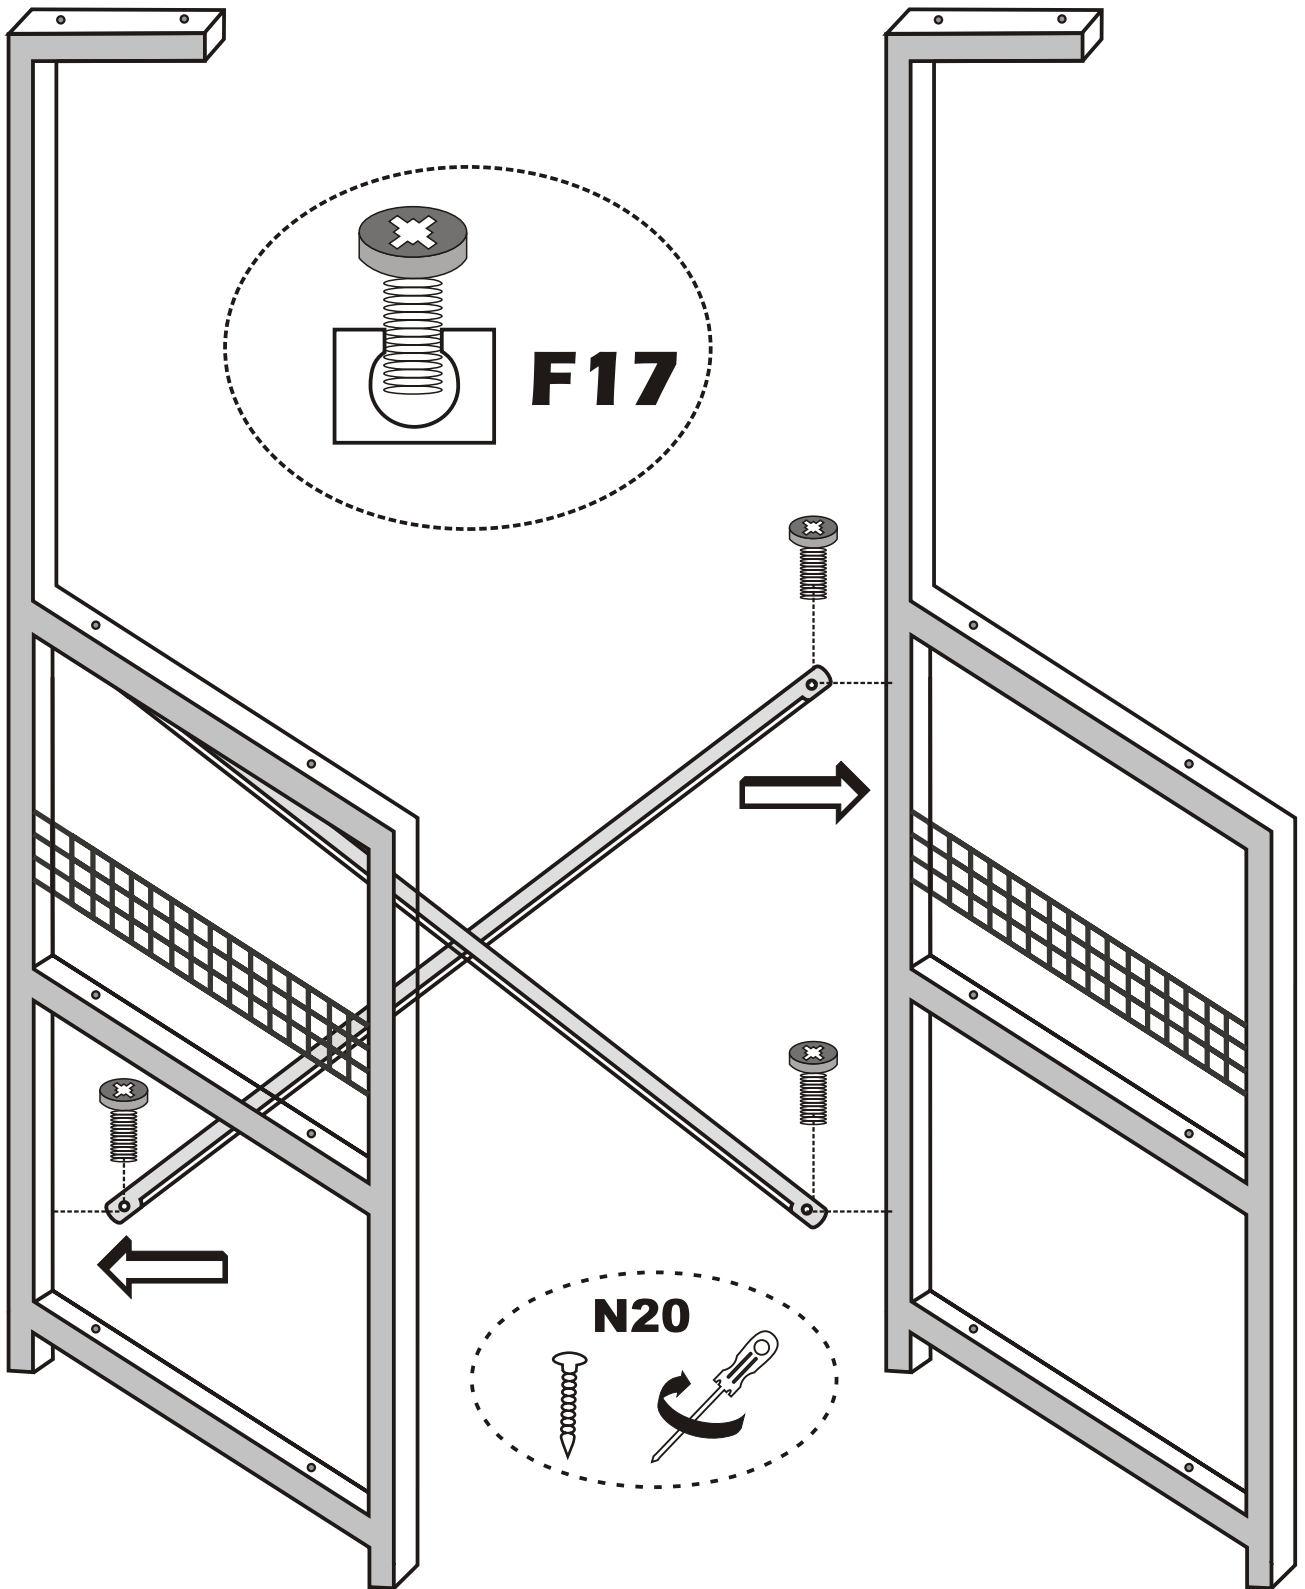

ANEMON

Assembly Manual

Kalune Design
— Furniture

ANEMON

ATTENTION !!

Minifix is the main connection material used in Decortile products ,
Before starting assembly , Please check the drawings below

Accessory List

F17  4X	N20  16X
--	--

General view

2

3

4