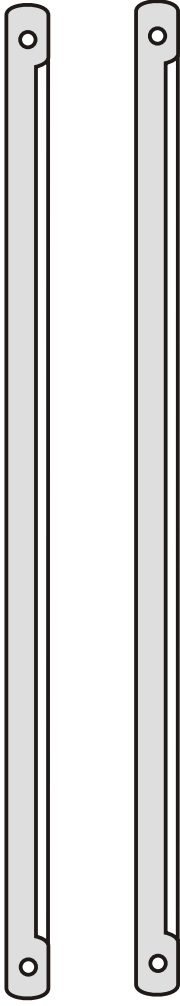

ANEMON

Assembly Manual

Kalune Design
— Furniture

ANEMON

ATTENTION !!

Minifix is the main connection material used in Decortile products ,
Before starting assembly , Please check the drawings below

Accessory List

F17  4X	N20  16X
--	--

General view

2

3

4