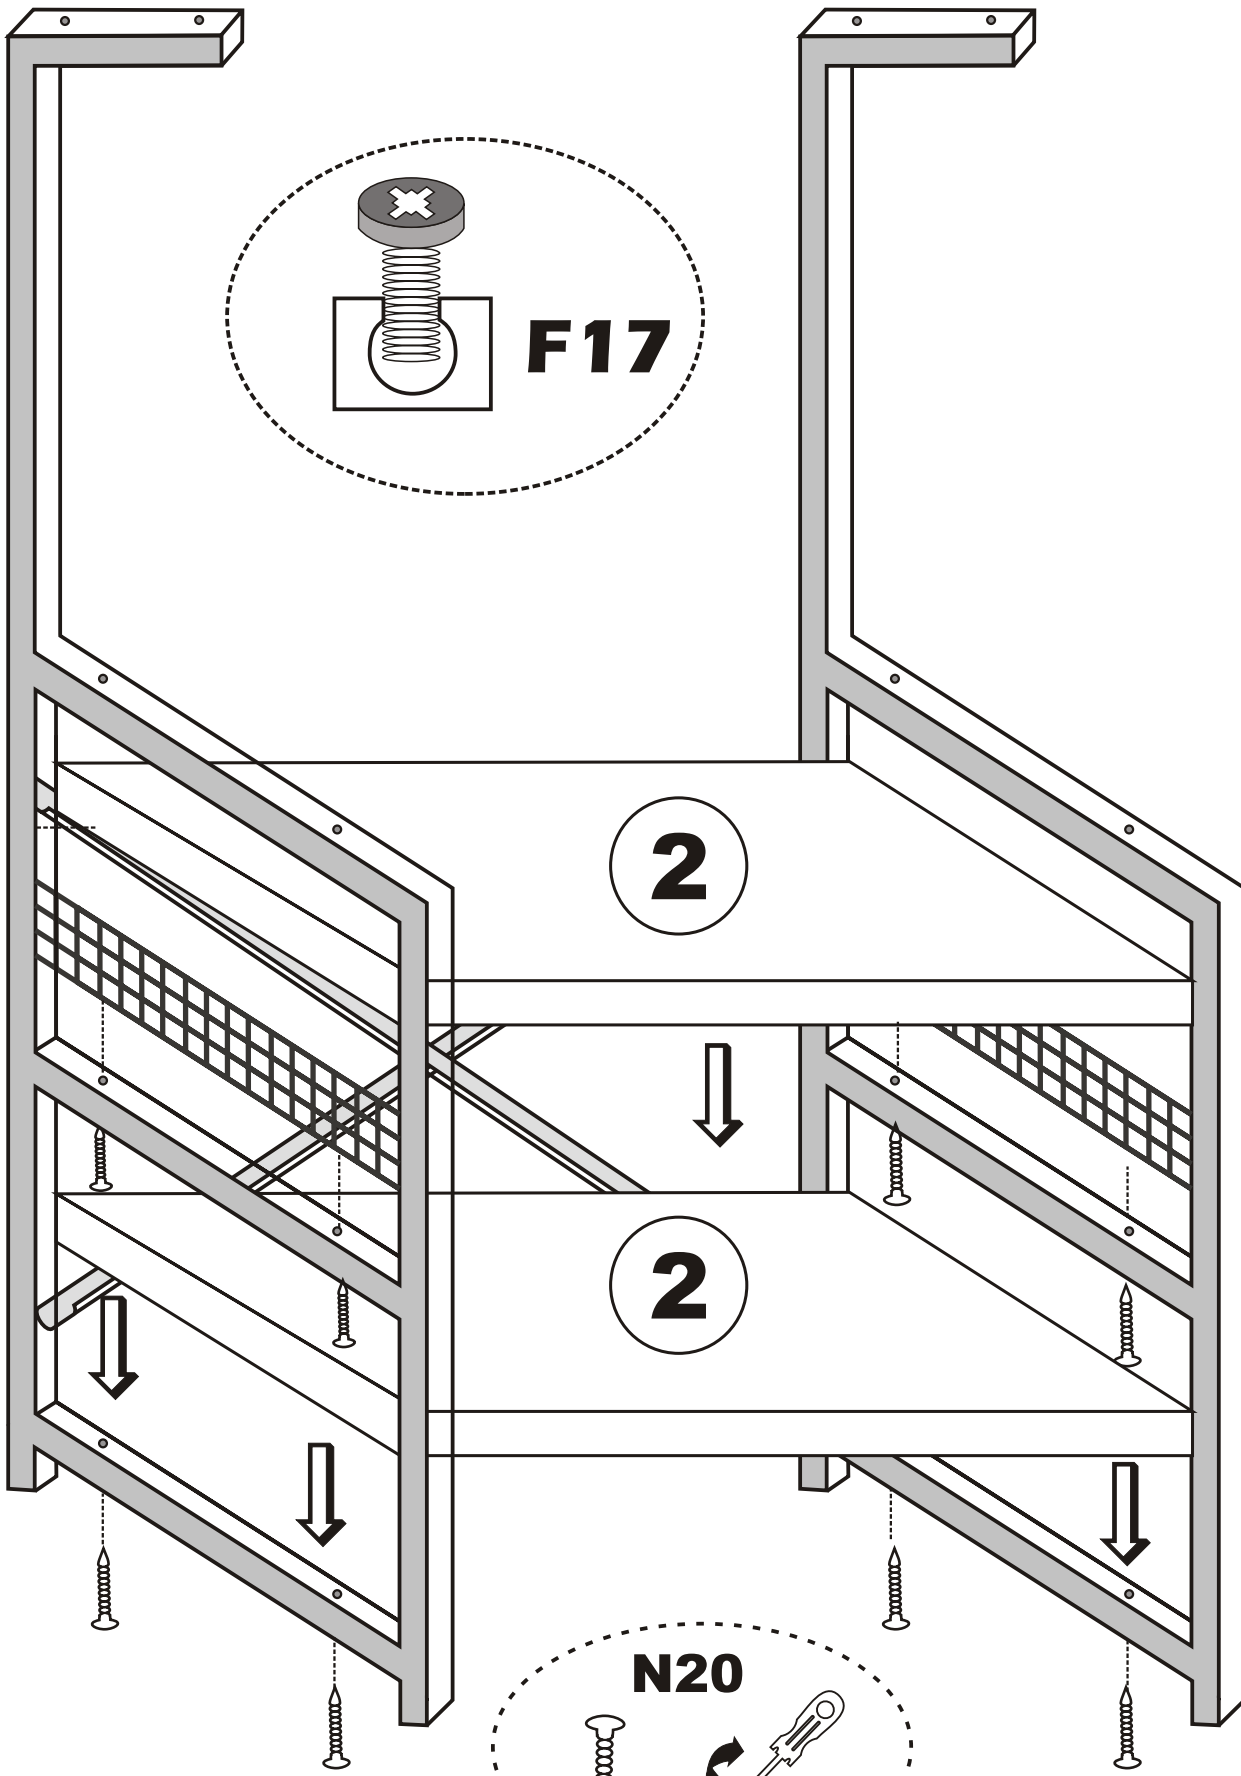

ANEMON

Assembly Manual

Kalune Design
— Furniture

ANEMON

ATTENTION !!

Minifix is the main connection material used in Decortile products ,
Before starting assembly , Please check the drawings below

Accessory List

F17  4X	N20  16X
--	--

General view

2

3

4