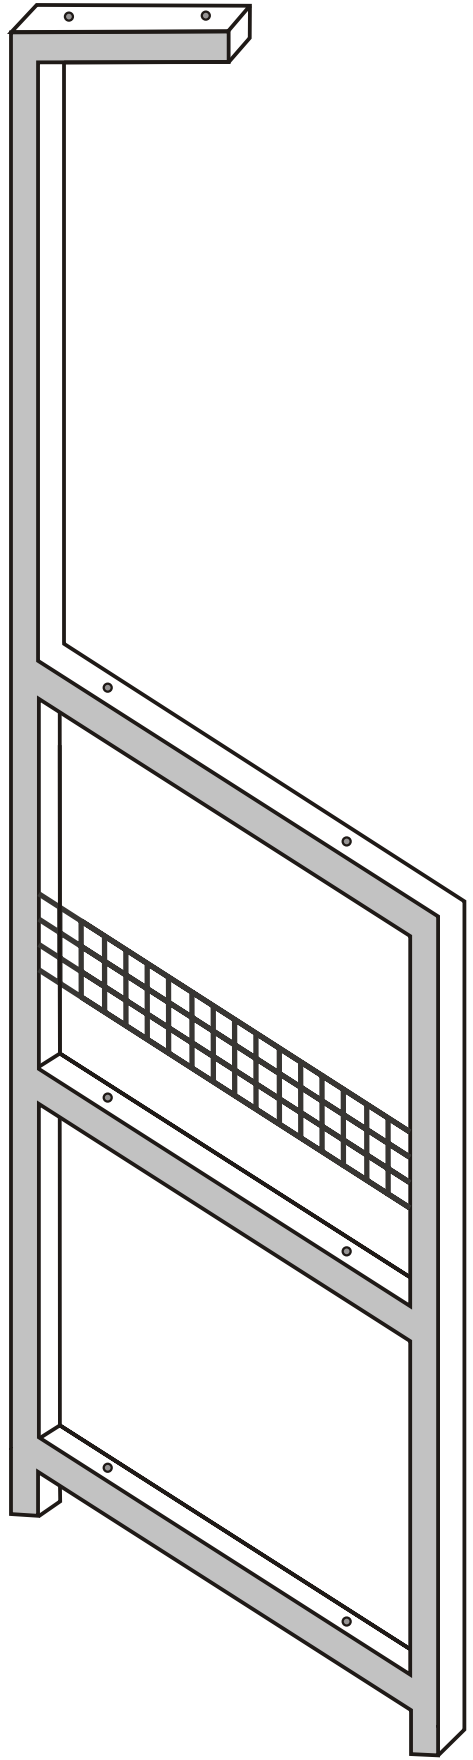

ANEMON

Assembly Manual

Kalune Design
— Furniture

ANEMON

ATTENTION !!

Minifix is the main connection material used in Decortile products ,
Before starting assembly , Please check the drawings below

Accessory List

F17  4X	N20  16X
--	--

General view

2

3

4