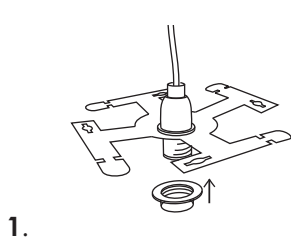

CASTOR

Instructions

Attention
Use E14 energy saving bulb maximum
5 watts only.