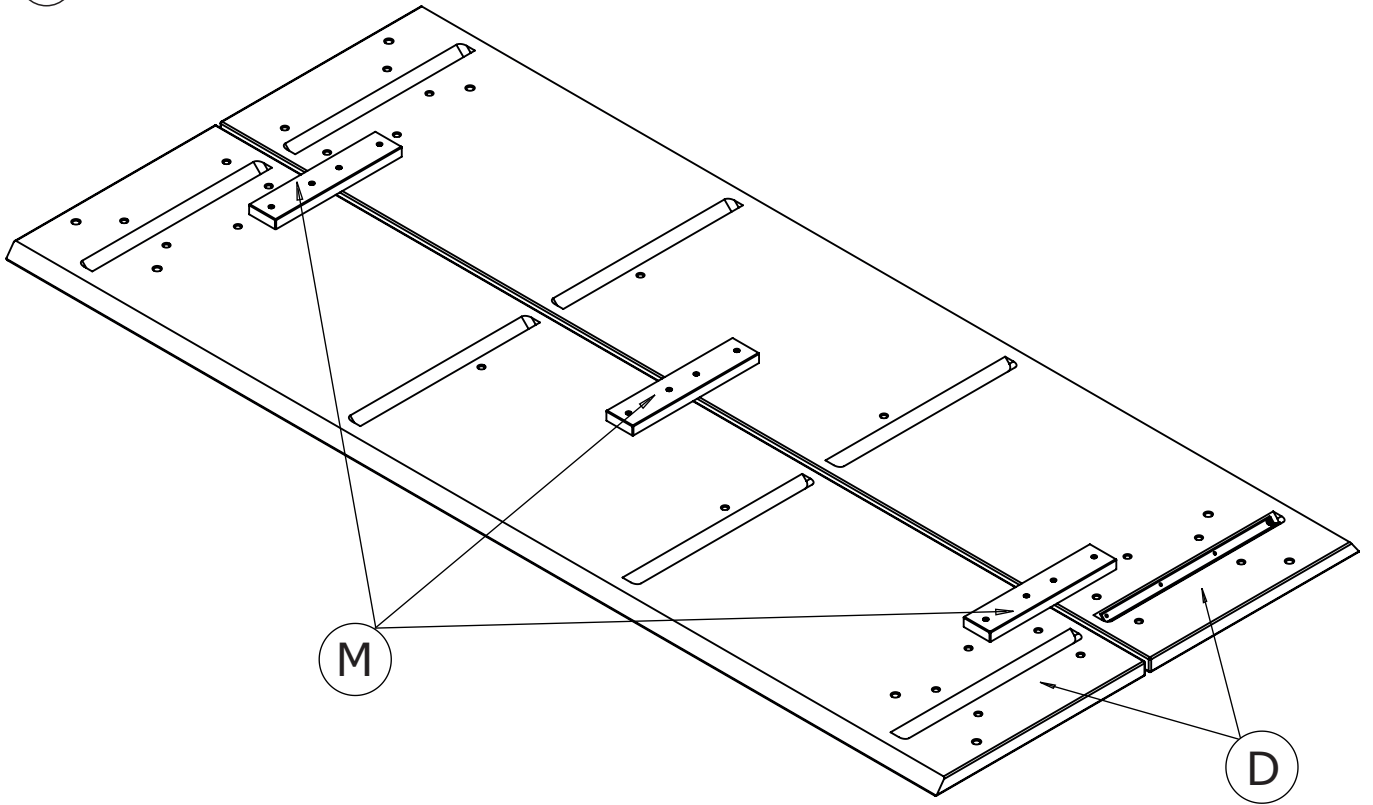

# CARRADALE DINING TABLE RECTANGULAR WITH V-LEG

**ROWICO**

HOME

Ax2 	Bx2 	Dx2 	Mx3 	E <sub>x1</sub>  # 4
Hx12 	Ix12 	Jx16  M6 × 12	Nx8  M6 × 65	F <sub>x16</sub>  M6 × 12
				Kx1 

①

②

3

4