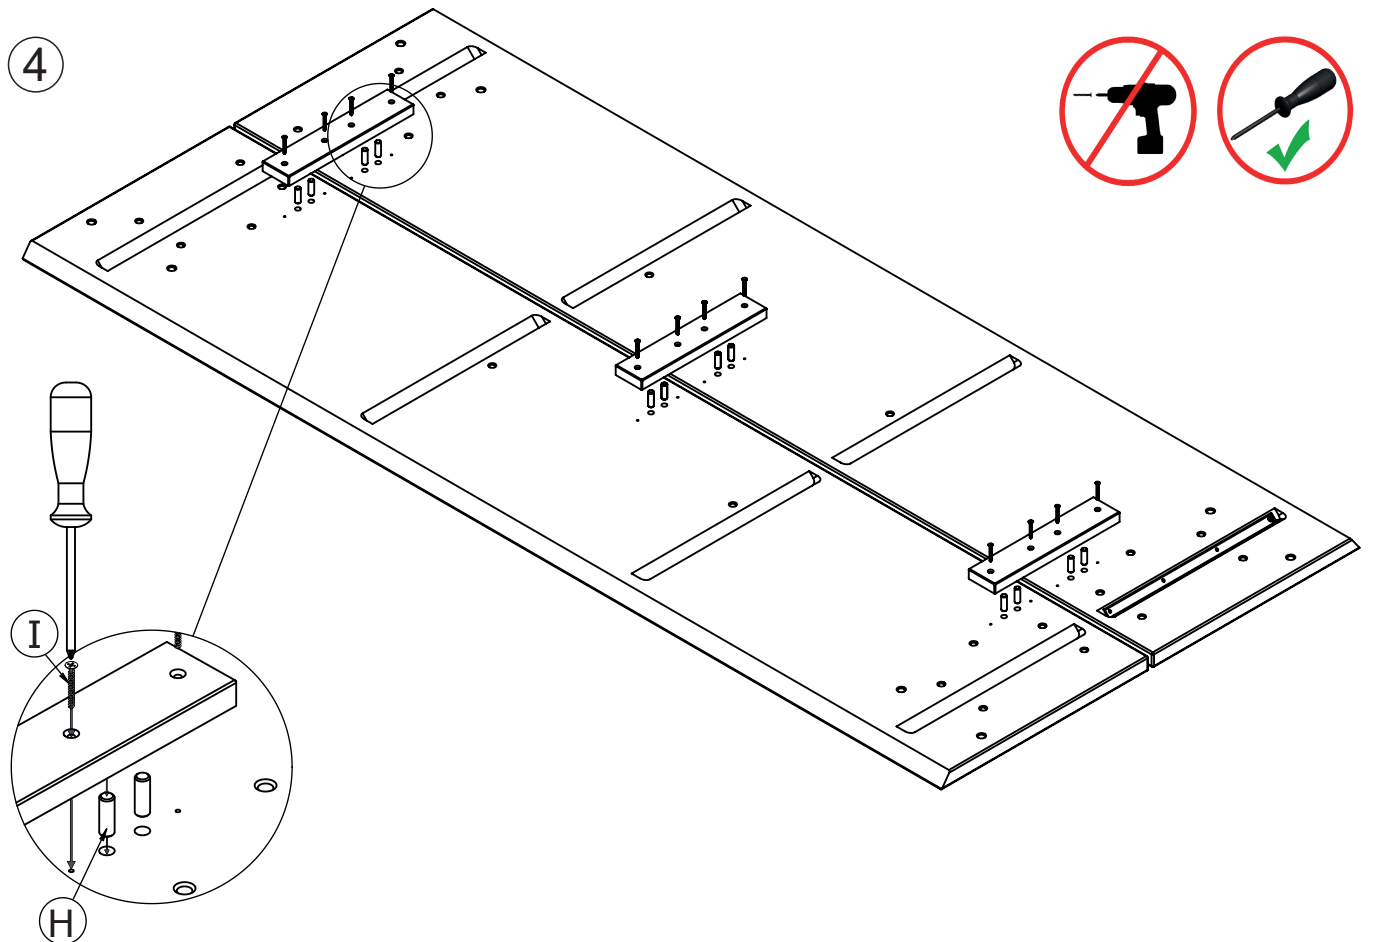

# CARRADALE DINING TABLE RECTANGULAR WITH V-LEG

**ROWICO**

HOME

Ax2 	Bx2 	Dx2 	Mx3 	E <sub>x1</sub>  # 4
Hx12 	Ix12 	Jx16  M6 × 12	Nx8  M6 × 65	F <sub>x16</sub>  M6 × 12
				Kx1 

①

②

3

4