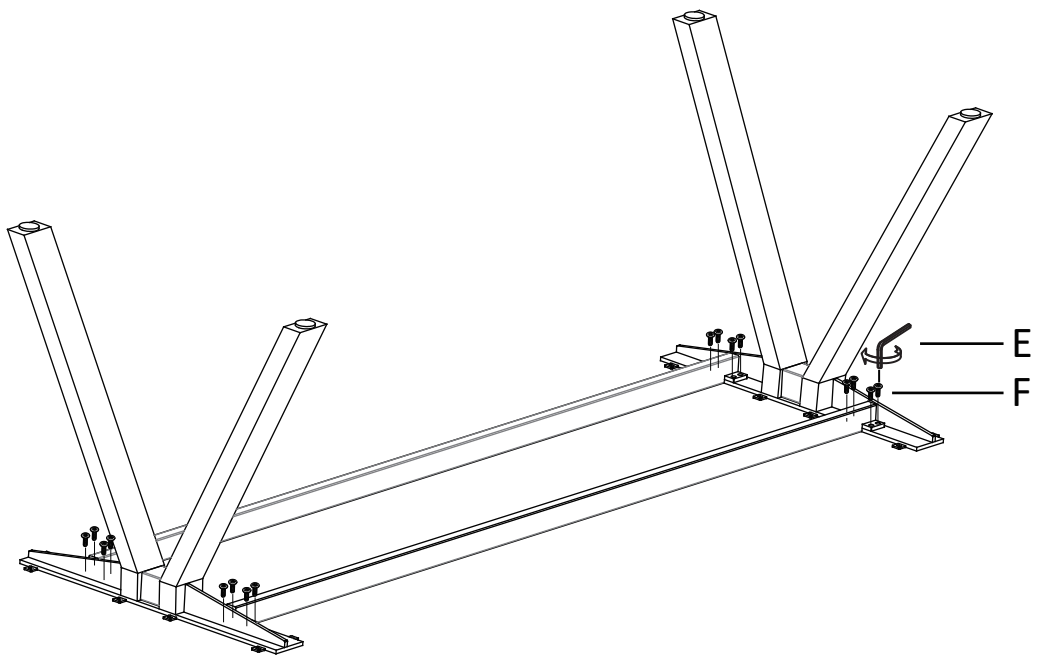

# CARRADALE DINING TABLE RECTANGULAR WITH V-LEG

**ROWICO**

HOME

Ax2 	Bx2 	Dx2 	Mx3 	E <sub>x1</sub>  # 4
Hx12 	Ix12 	Jx16  M6 × 12	Nx8  M6 × 65	F <sub>x16</sub>  M6 × 12
				Kx1 

①

②

3

4