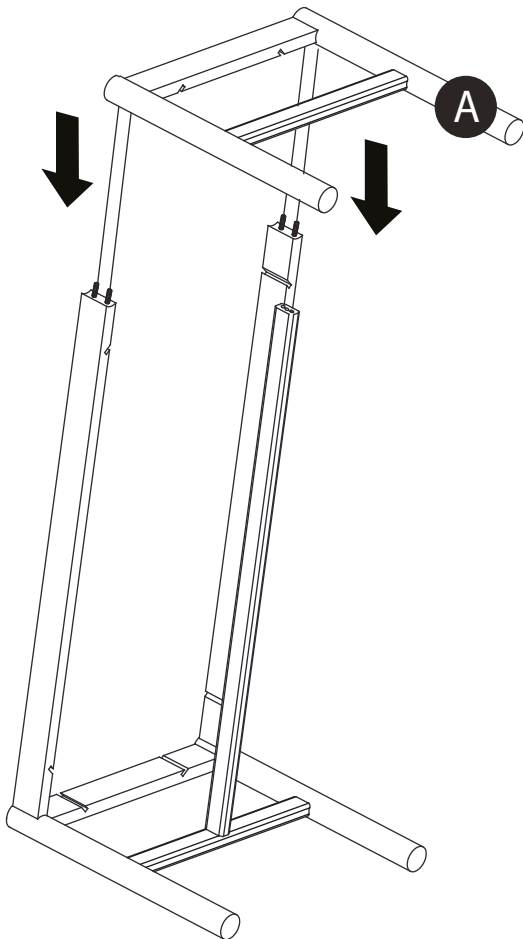

ASSEMBLY INSTRUCTION

HAMMOND COFFEE TABLE 135X62 WOODEN TOP

ROWICO

HOME

| | |
|-----------------|----------------|
| Ax2 | Gx2 |
| Bx1 | Hx2 |
| Cx2 | Jx2 |
| Dx1 | Kx1 |
| E x8 | Lx4 |
| Fx4 | Mx4 |
| Nx6 | Px4 |

①

②

③

④

⑤

⑥

⑦

8