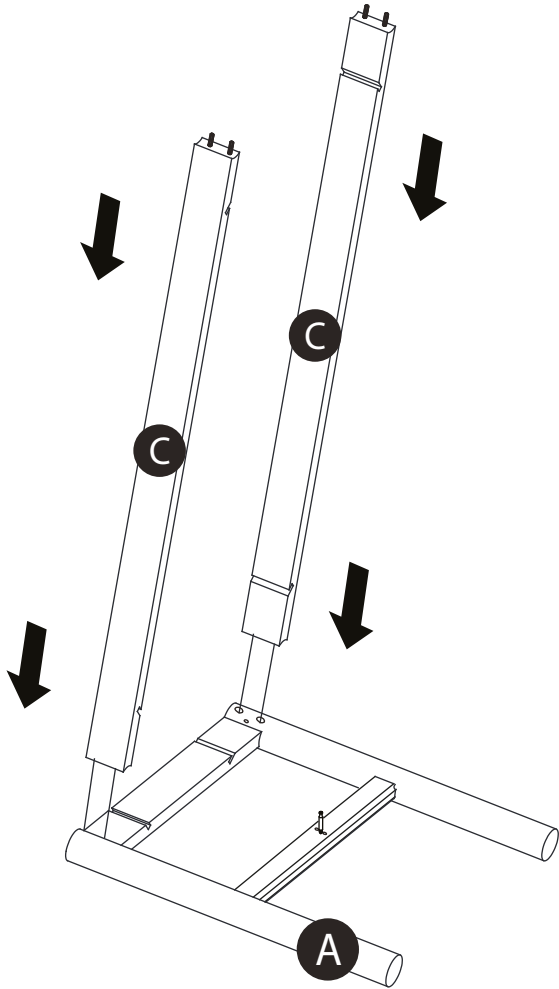

ASSEMBLY INSTRUCTION

HAMMOND COFFEE TABLE 135X62 WOODEN TOP

ROWICO

HOME

| | |
|-----------------|----------------|
| Ax2 | Gx2 |
| Bx1 | Hx2 |
| Cx2 | Jx2 |
| Dx1 | Kx1 |
| E x8 | Lx4 |
| Fx4 | Mx4 |
| Nx6 | Px4 |

①

②

③

④

⑤

⑥

⑦

8