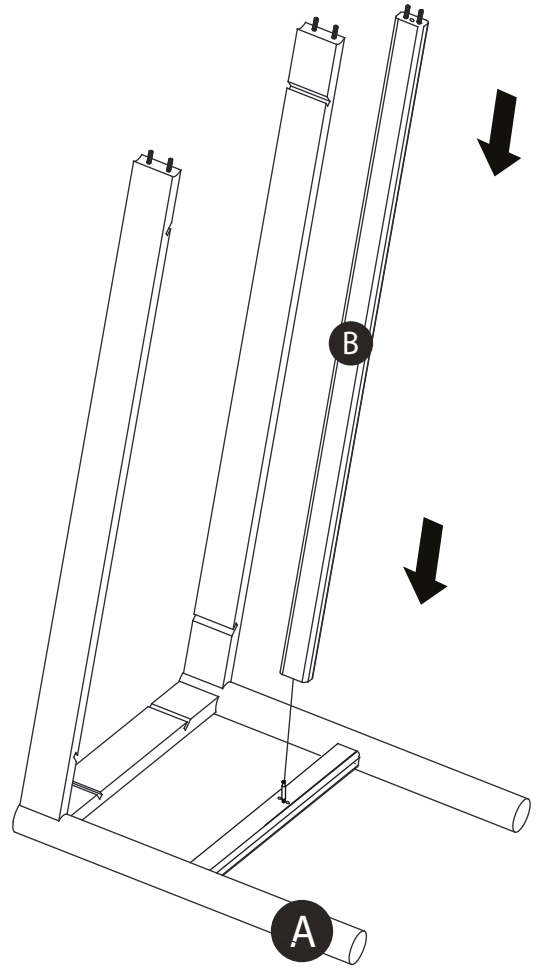

ASSEMBLY INSTRUCTION

HAMMOND COFFEE TABLE 135X62 WOODEN TOP

ROWICO

HOME

| | |
|-----------------|----------------|
| Ax2 | Gx2 |
| Bx1 | Hx2 |
| Cx2 | Jx2 |
| Dx1 | Kx1 |
| E x8 | Lx4 |
| Fx4 | Mx4 |
| Nx6 | Px4 |

①

②

③

④

⑤

⑥

⑦

8