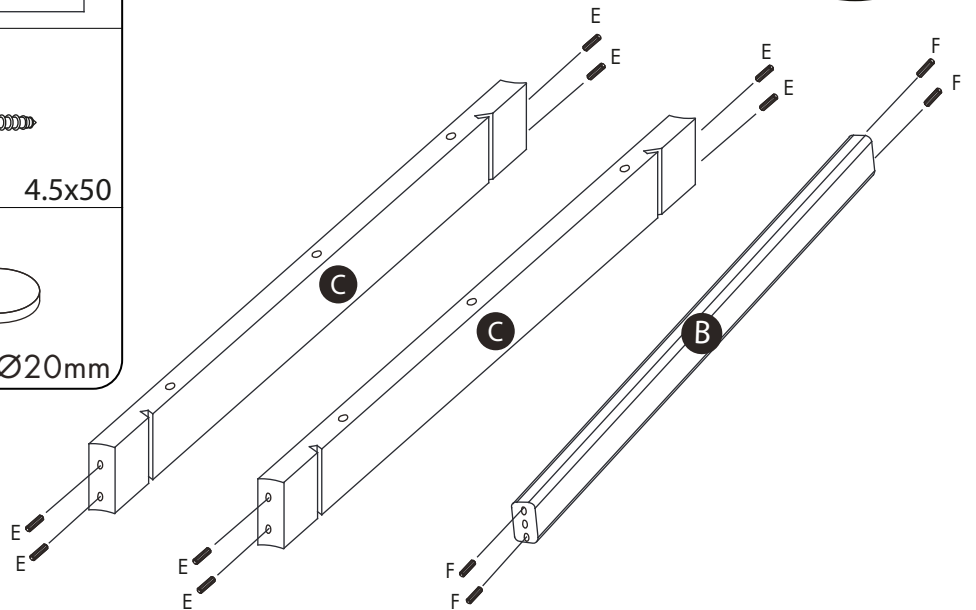

Ax2 	Gx2
Bx1 	Hx2
Cx2 	Jx2
Dx1 	Kx1
E x8 	Lx4
Fx4 	Mx4
Nx6 	Px4

①