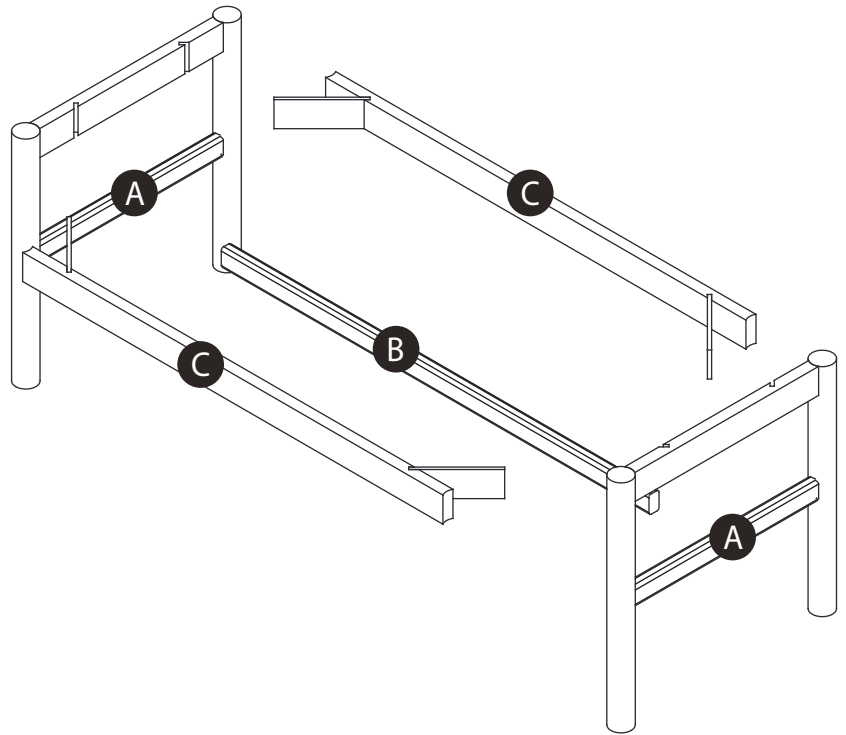

ASSEMBLY INSTRUCTION

HAMMOND COFFEE TABLE 135X62 WOODEN TOP

ROWICO

HOME

| | |
|-----------------|----------------|
| Ax2 | Gx2 |
| Bx1 | Hx2 |
| Cx2 | Jx2 |
| Dx1 | Kx1 |
| E x8 | Lx4 |
| Fx4 | Mx4 |
| Nx6 | Px4 |

①

②

③

④

⑤

⑥

⑦

8