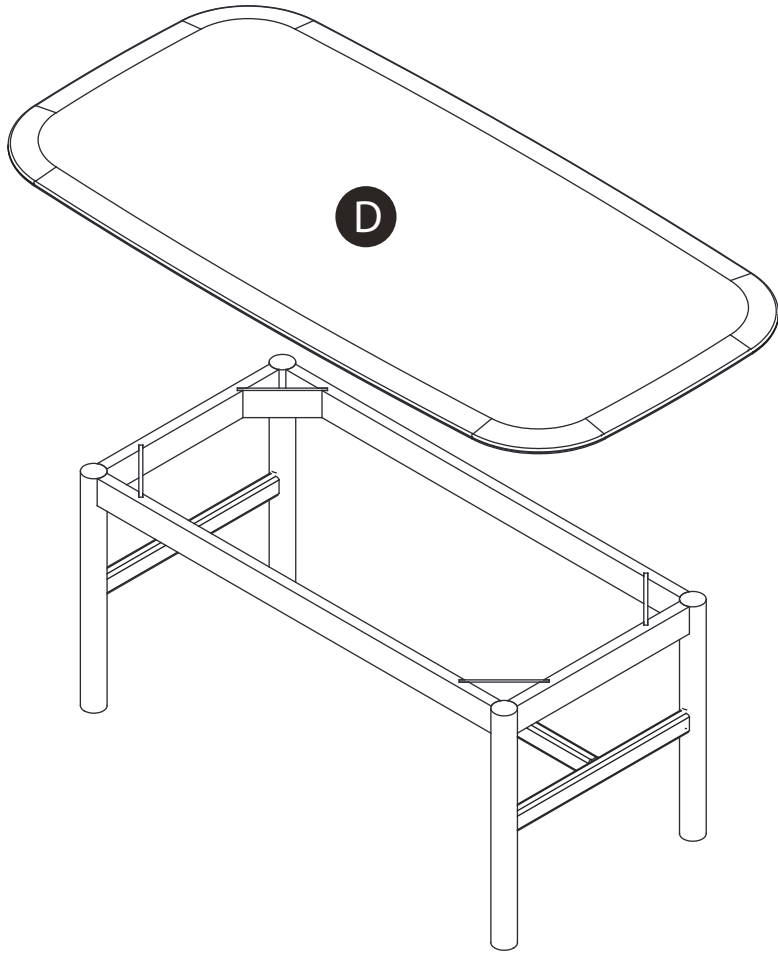

ASSEMBLY INSTRUCTION

HAMMOND COFFEE TABLE 135X62 WOODEN TOP

ROWICO

HOME

| | |
|-----------------|----------------|
| Ax2 | Gx2 |
| Bx1 | Hx2 |
| Cx2 | Jx2 |
| Dx1 | Kx1 |
| E x8 | Lx4 |
| Fx4 | Mx4 |
| Nx6 | Px4 |

①

②

③

④

⑤

⑥

⑦

8