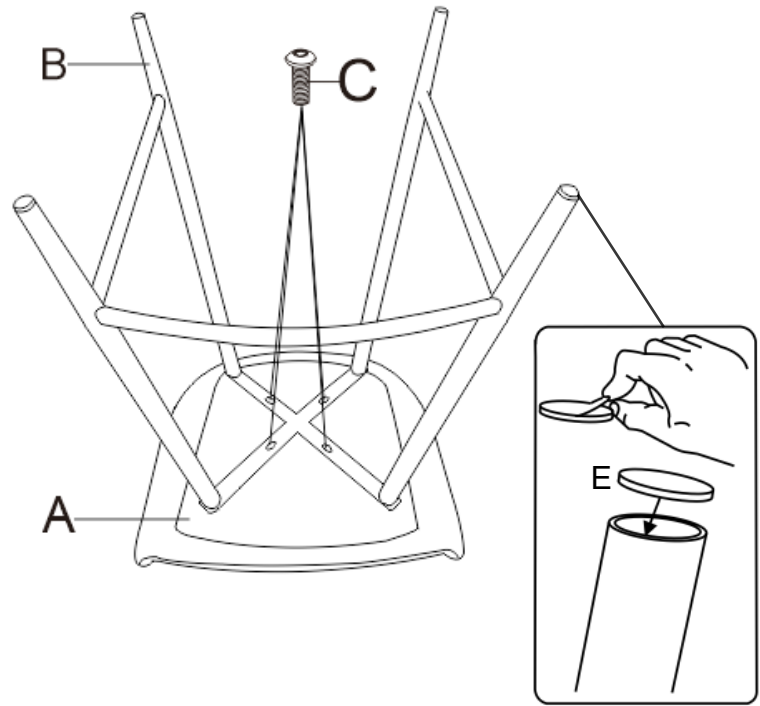

ASSEMBLY INSTRUCTION

SIERRA BAR STOOL

ROWICO

HOME

①

<p>Ax1</p> 	<p>Cx4</p>  <p>M6*18mm</p>
<p>Bx1</p> 	<p>Dx1</p>  <p>Ex4</p> 

②