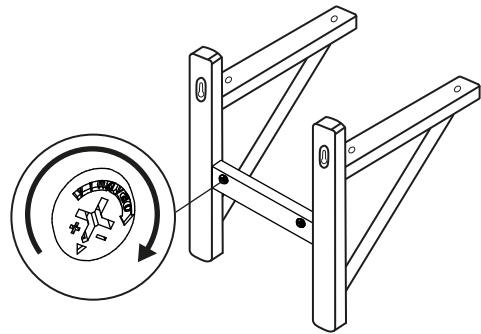

# CAMROSE BEDSIDE TABLE

**ROWICO**

HOME

1 x1 	Ax4  M6x25mm
2 x1 	Bx2 
3 x1 	Cx2 
4 x1 	Dx1  #4

1

2

3

 Screws for wall attachment are not included in the box.