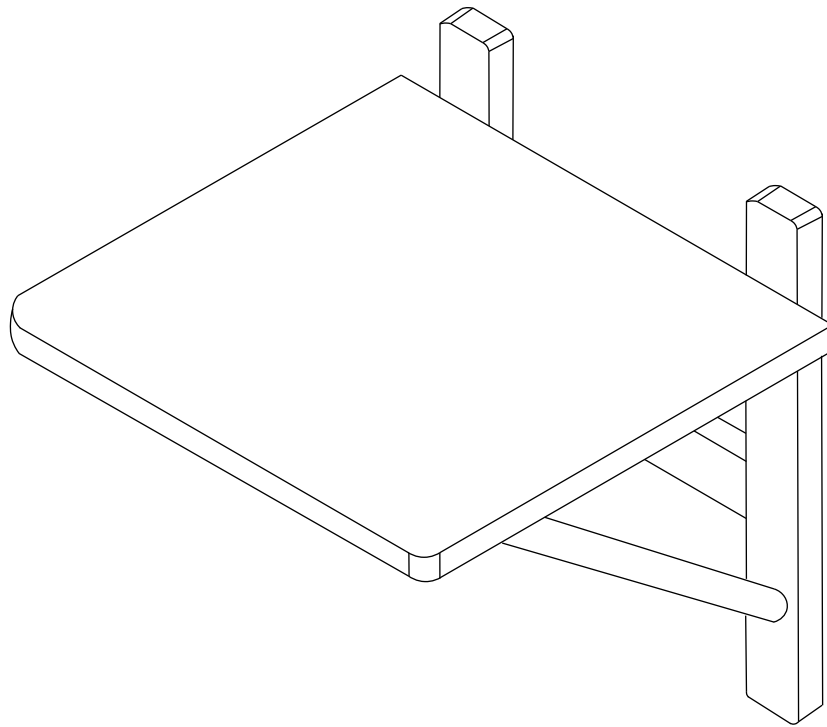

# CAMROSE BEDSIDE TABLE

**ROWICO**

HOME

1 x1 	Ax4  M6x25mm
2 x1 	Bx2 
3 x1 	Cx2 
4 x1 	Dx1  #4

1

2

3

 Screws for wall attachment are not included in the box.