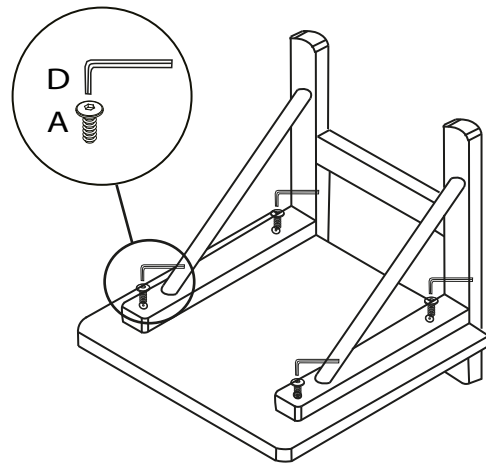

# CAMROSE BEDSIDE TABLE

**ROWICO**

HOME

1 x1 	Ax4  M6x25mm
2 x1 	Bx2 
3 x1 	Cx2 
4 x1 	Dx1  #4

1

2

3

 Screws for wall attachment are not included in the box.