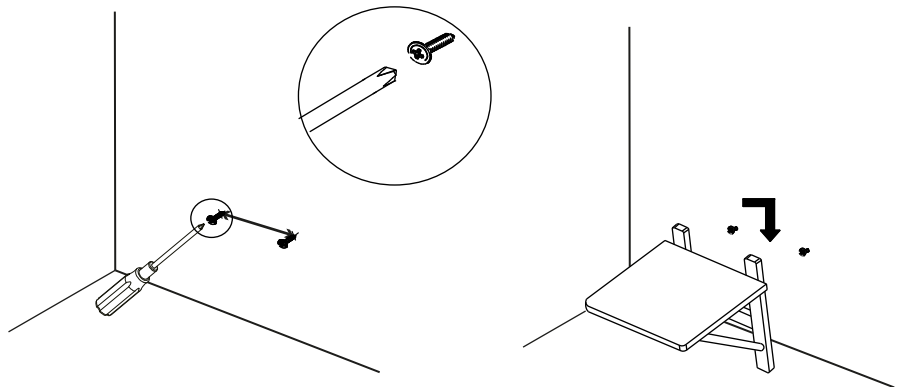

# CAMROSE BEDSIDE TABLE

**ROWICO**

HOME

1 x1 	Ax4  M6x25mm
2 x1 	Bx2 
3 x1 	Cx2 
4 x1 	Dx1  #4

1

2

3

 Screws for wall attachment are not included in the box.