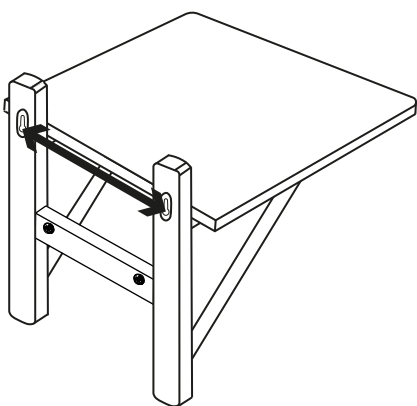

# CAMROSE BEDSIDE TABLE

**ROWICO**

HOME

1 x1 	Ax4  M6x25mm
2 x1 	Bx2 
3 x1 	Cx2 
4 x1 	Dx1  #4

1

2

3

 Screws for wall attachment are not included in the box.