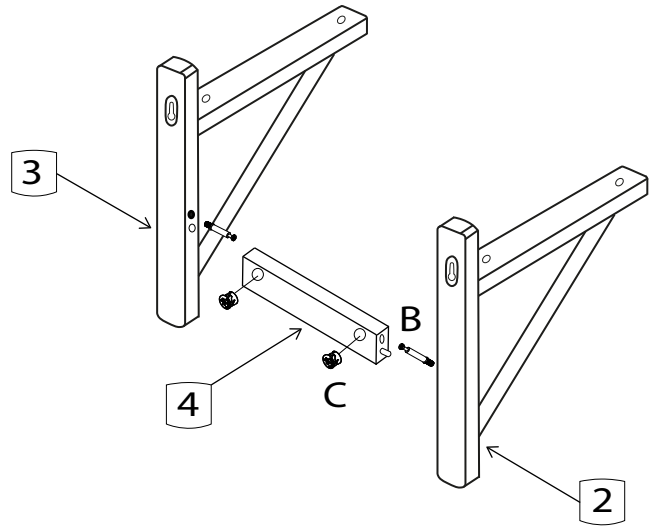

# CAMROSE BEDSIDE TABLE

**ROWICO**

HOME

1 x1 	Ax4  M6x25mm
2 x1 	Bx2 
3 x1 	Cx2 
4 x1 	Dx1  #4

1

2

3

 Screws for wall attachment are not included in the box.