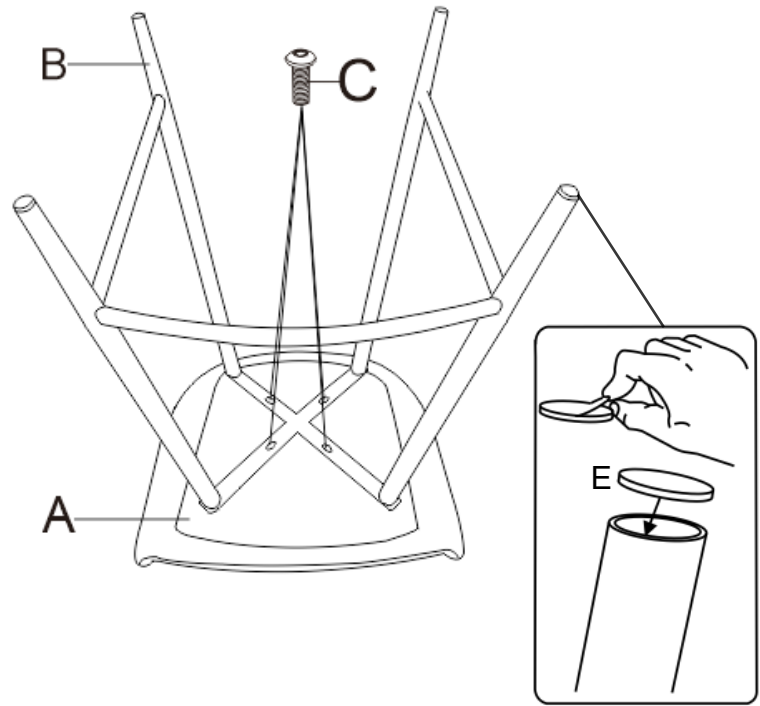

ASSEMBLY INSTRUCTION

SIERRA BAR STOOL

ROWICO

HOME

①

Ax1 	Cx4  M6*18mm
Bx1 	Dx1 
	Ex4 

②