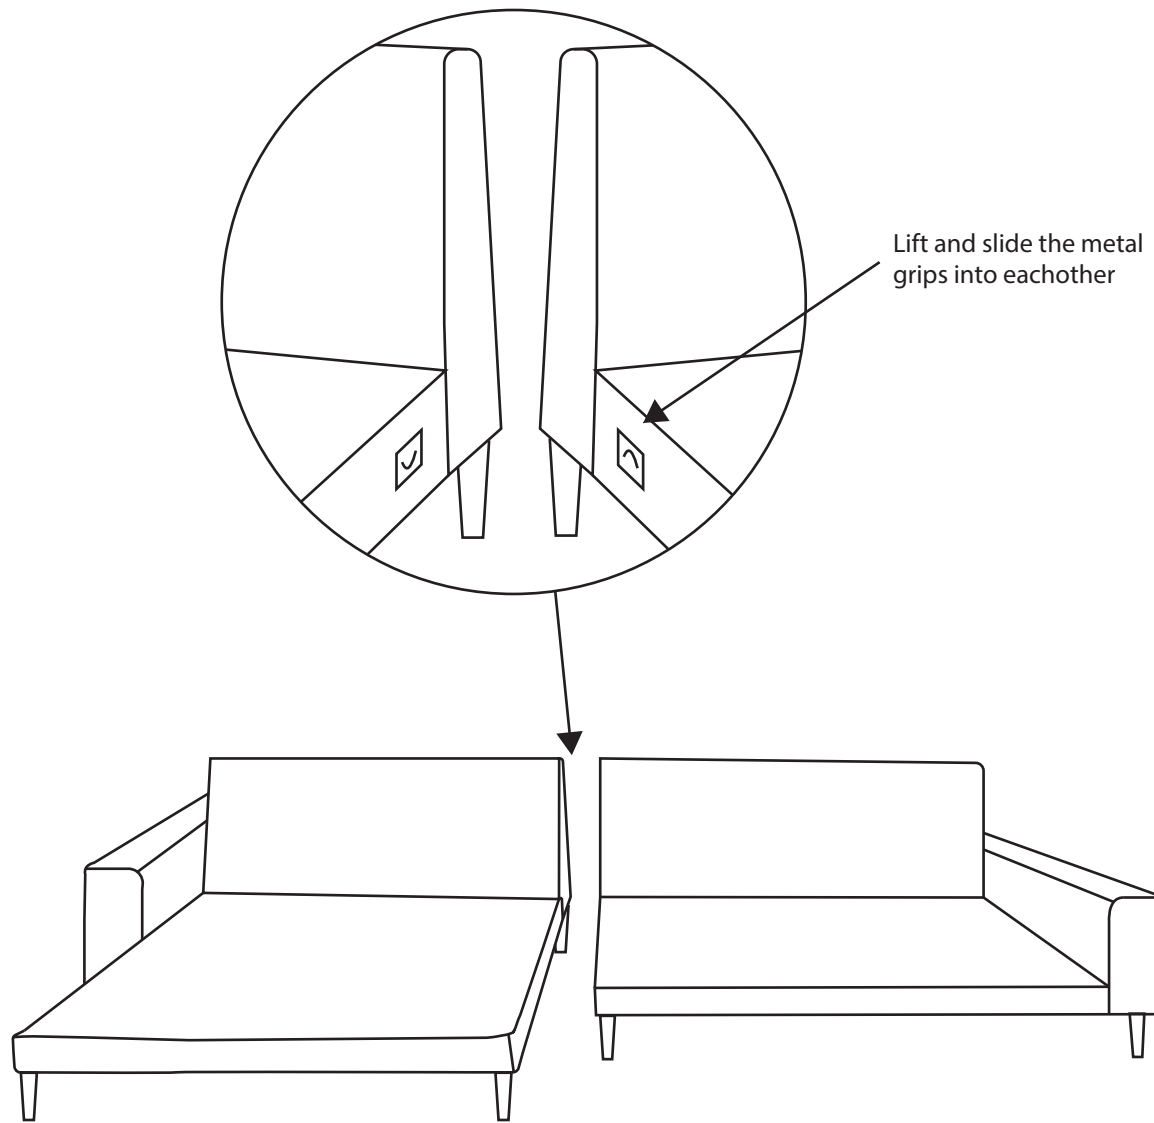

ASSEMBLY INSTRUCTION

LIDO LOUNGE SOFA

Legs x 11

- 1 Screw the legs on to the sofa

2

3

Place the cushions in the sofa

4