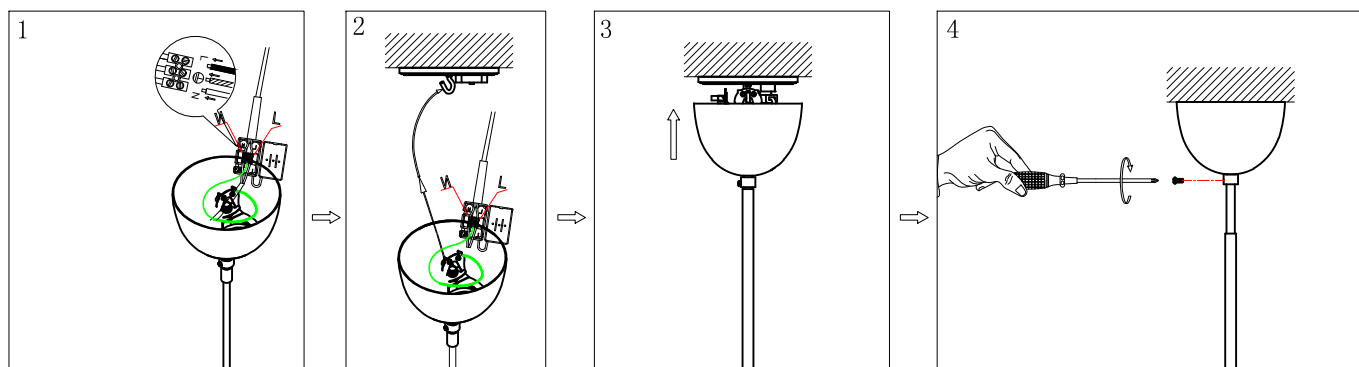

Installing Instructions

Model: 1704052-01-0
1704052-02-0

G9 5 x MAX 28W

ATTENTION:

1. In order to avoid getting hurt or scratching the finish while installing, please wear gloves.
2. Don't install any lamp on the wet or not complete dry ceiling.
3. Don't leave the lamps close to acidic and alkaline chemicals or gases which are corrosive. Don't wash the lamp by water. Please clean the lamp by a piece of clean, dry any soft cloth. Otherwise the lamp will get rusty.
4. Please take care while installing the lampshades in case of avoiding breakage.
5. Please install the lamp under the instructions of professional electricians.
6. While installing, the power leads must be matched well and tightly. Make sure all the screws are tight enough before turning on the power. Otherwise it will cause the electrical components burning because of the short circuit of the terminals.
7. Please switch off the power first before installing, cleaning the lamps or changing the bulbs.
8. Do not drag the wires and plugs overexertion. Disassembled at will is not allowed.
9. In order to avoid danger, the damaged extension electric wire should be replaced by relevant qualified personnel.