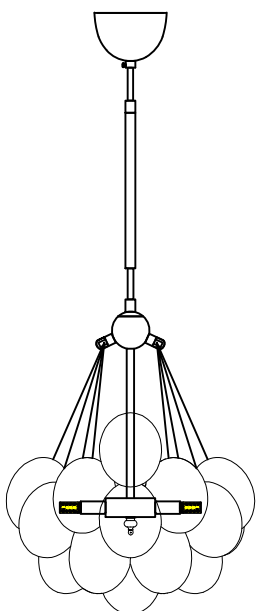

Installing Instructions

Model: 1704052-01-0
1704052-02-0

G9 5 x MAX 28W

ATTENTION:

1. In order to avoid getting hurt or scratching the finish while installing, please wear gloves.
2. Don't install any lamp on the wet or not complete dry ceiling.
3. Don't leave the lamps close to acidic and alkaline chemicals or gases which are corrosive. Don't wash the lamp by water. Please clean the lamp by a piece of clean, dry any soft cloth. Otherwise the lamp will get rusty.
4. Please take care while installing the lampshades in case of avoiding breakage.
5. Please install the lamp under the instructions of professional electricians.
6. While installing, the power leads must be matched well and tightly. Make sure all the screws are tight enough before turning on the power. Otherwise it will cause the electrical components burning because of the short circuit of the terminals.
7. Please switch off the power first before installing, cleaning the lamps or changing the bulbs.
8. Do not drag the wires and plugs overexertion. Disassembled at will is not allowed.
9. In order to avoid danger, the damaged extension electric wire should be replaced by relevant qualified personnel.