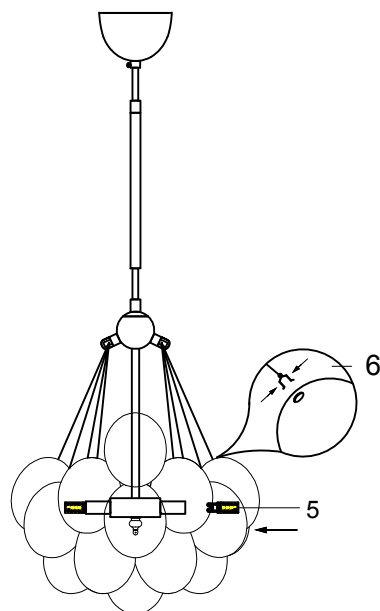

Installing Instructions

Model: 1704052-01-0
1704052-02-0

G9 5 x MAX 28W

ATTENTION:

1. In order to avoid getting hurt or scratching the finish while installing, please wear gloves.
2. Don't install any lamp on the wet or not complete dry ceiling.
3. Don't leave the lamps close to acidic and alkaline chemicals or gases which are corrosive. Don't wash the lamp by water. Please clean the lamp by a piece of clean, dry any soft cloth. Otherwise the lamp will get rusty.
4. Please take care while installing the lampshades in case of avoiding breakage.
5. Please install the lamp under the instructions of professional electricians.
6. While installing, the power leads must be matched well and tightly. Make sure all the screws are tight enough before turning on the power. Otherwise it will cause the electrical components burning because of the short circuit of the terminals.
7. Please switch off the power first before installing, cleaning the lamps or changing the bulbs.
8. Do not drag the wires and plugs overexertion. Disassembled at will is not allowed.
9. In order to avoid danger, the damaged extension electric wire should be replaced by relevant qualified personnel.