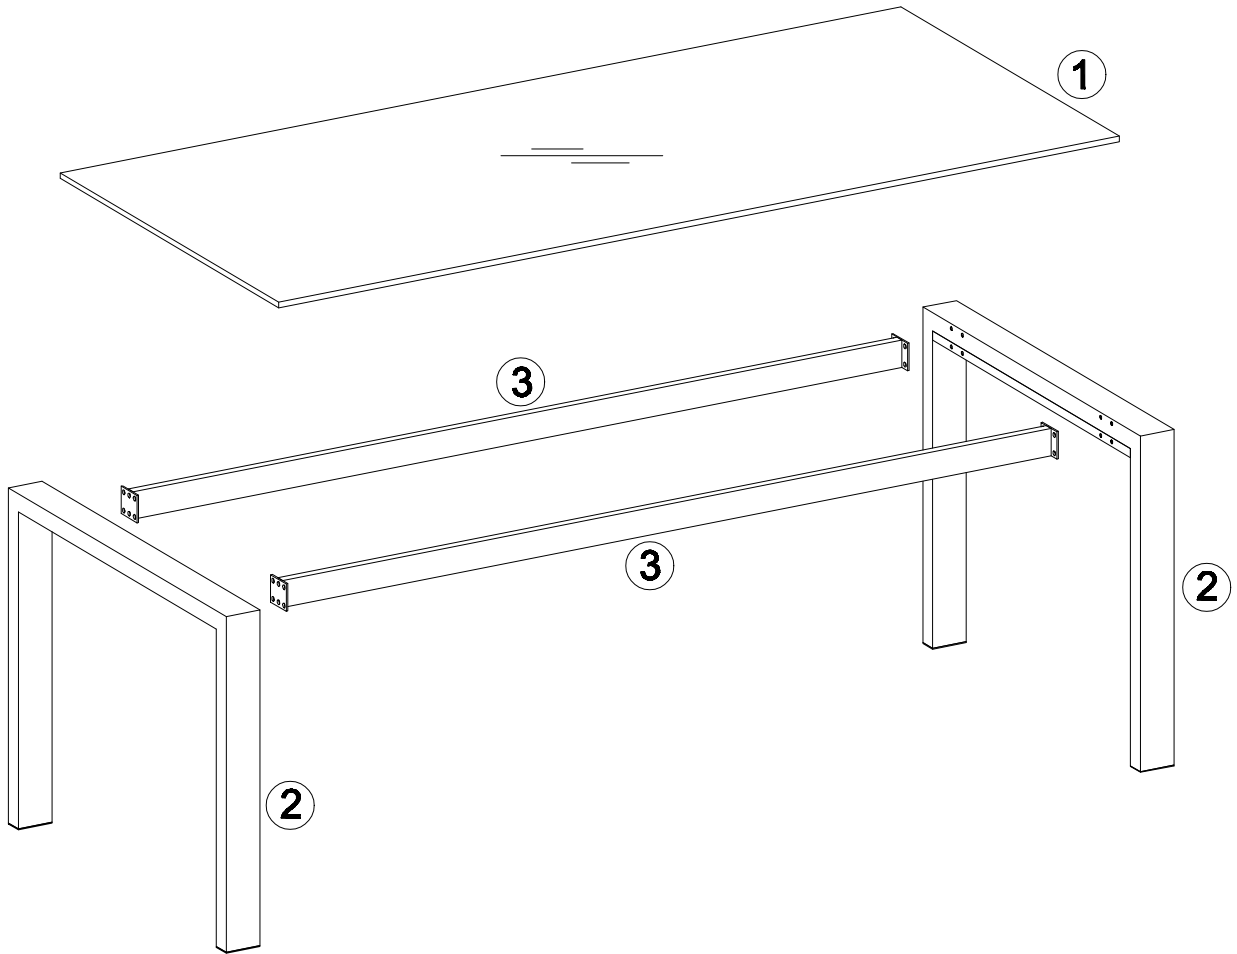

BRENTFORD-dining table

25/6/2020

1	1	2000x900x12	
2	2	896x737x80	
3	2	1836x65x60	

A x 16  M8 x 15	B x 8  12 x 25 x 2.0	C x 1  4mm
--	---	---

1

A x 16  M8 x 15	C x 1  4mm
--	---

2

B x 8  12 x 25 x 2.0