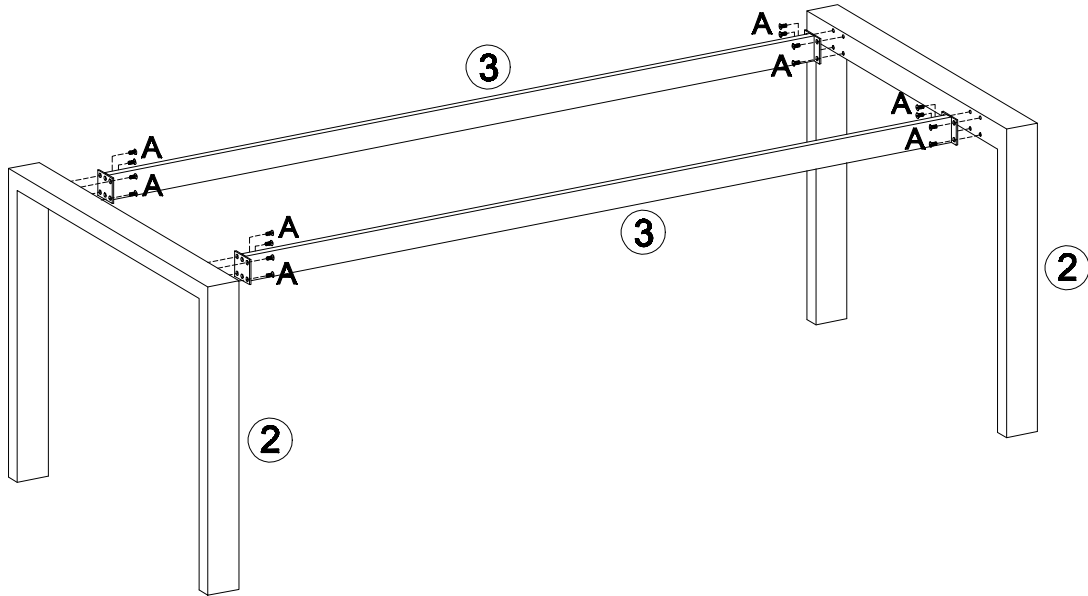

BRENTFORD-dining table

25/6/2020

1	1	2000x900x12	
2	2	896x737x80	
3	2	1836x65x60	

A x 16  M8 x 15	B x 8  12 x 25 x 2.0	C x 1  4mm
--	---	---

1

A x 16  M8 x 15	C x 1  4mm
--	---

2

B x 8  12 x 25 x 2.0