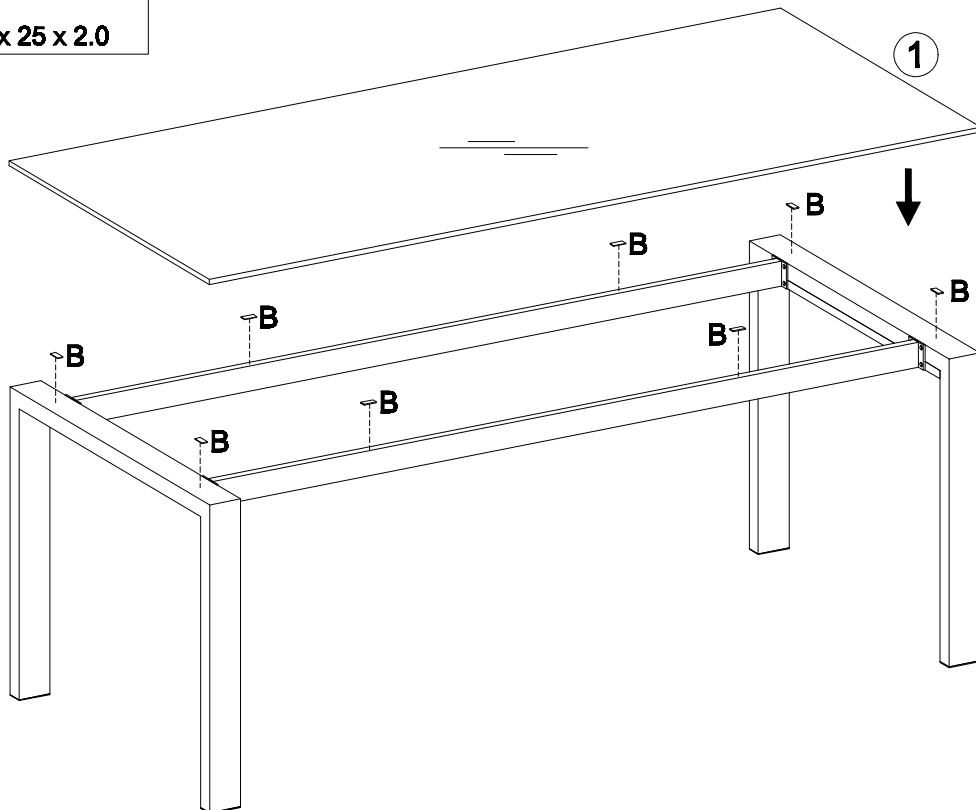

BRENTFORD-dining table

25/6/2020

1	1	2000x900x12	
2	2	896x737x80	
3	2	1836x65x60	

A x 16  M8 x 15	B x 8  12 x 25 x 2.0	C x 1  4mm
--	---	---

1

A x 16  M8 x 15	C x 1  4mm
--	---

2

B x 8  12 x 25 x 2.0