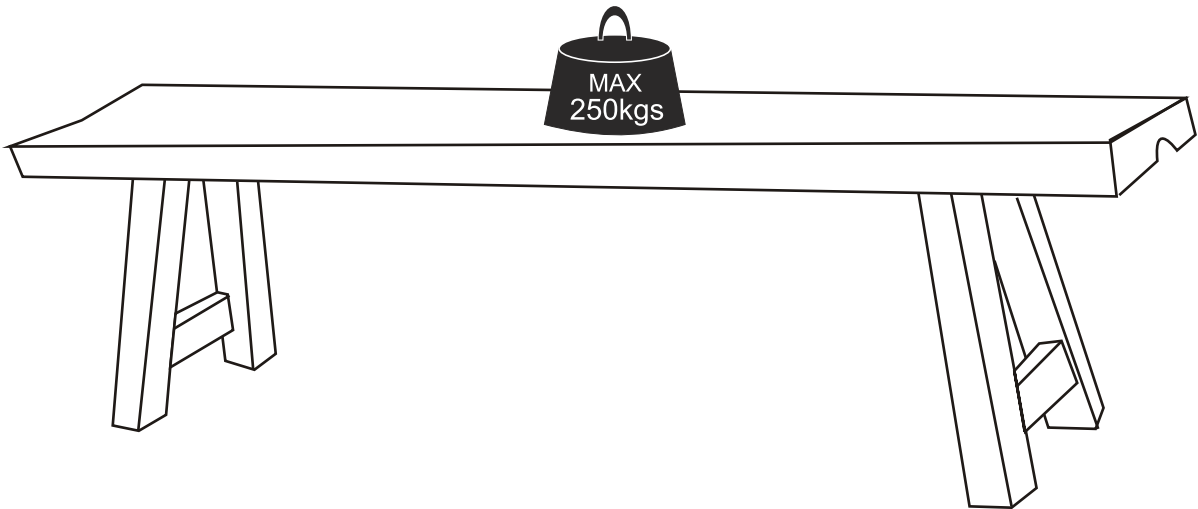

creative collecton