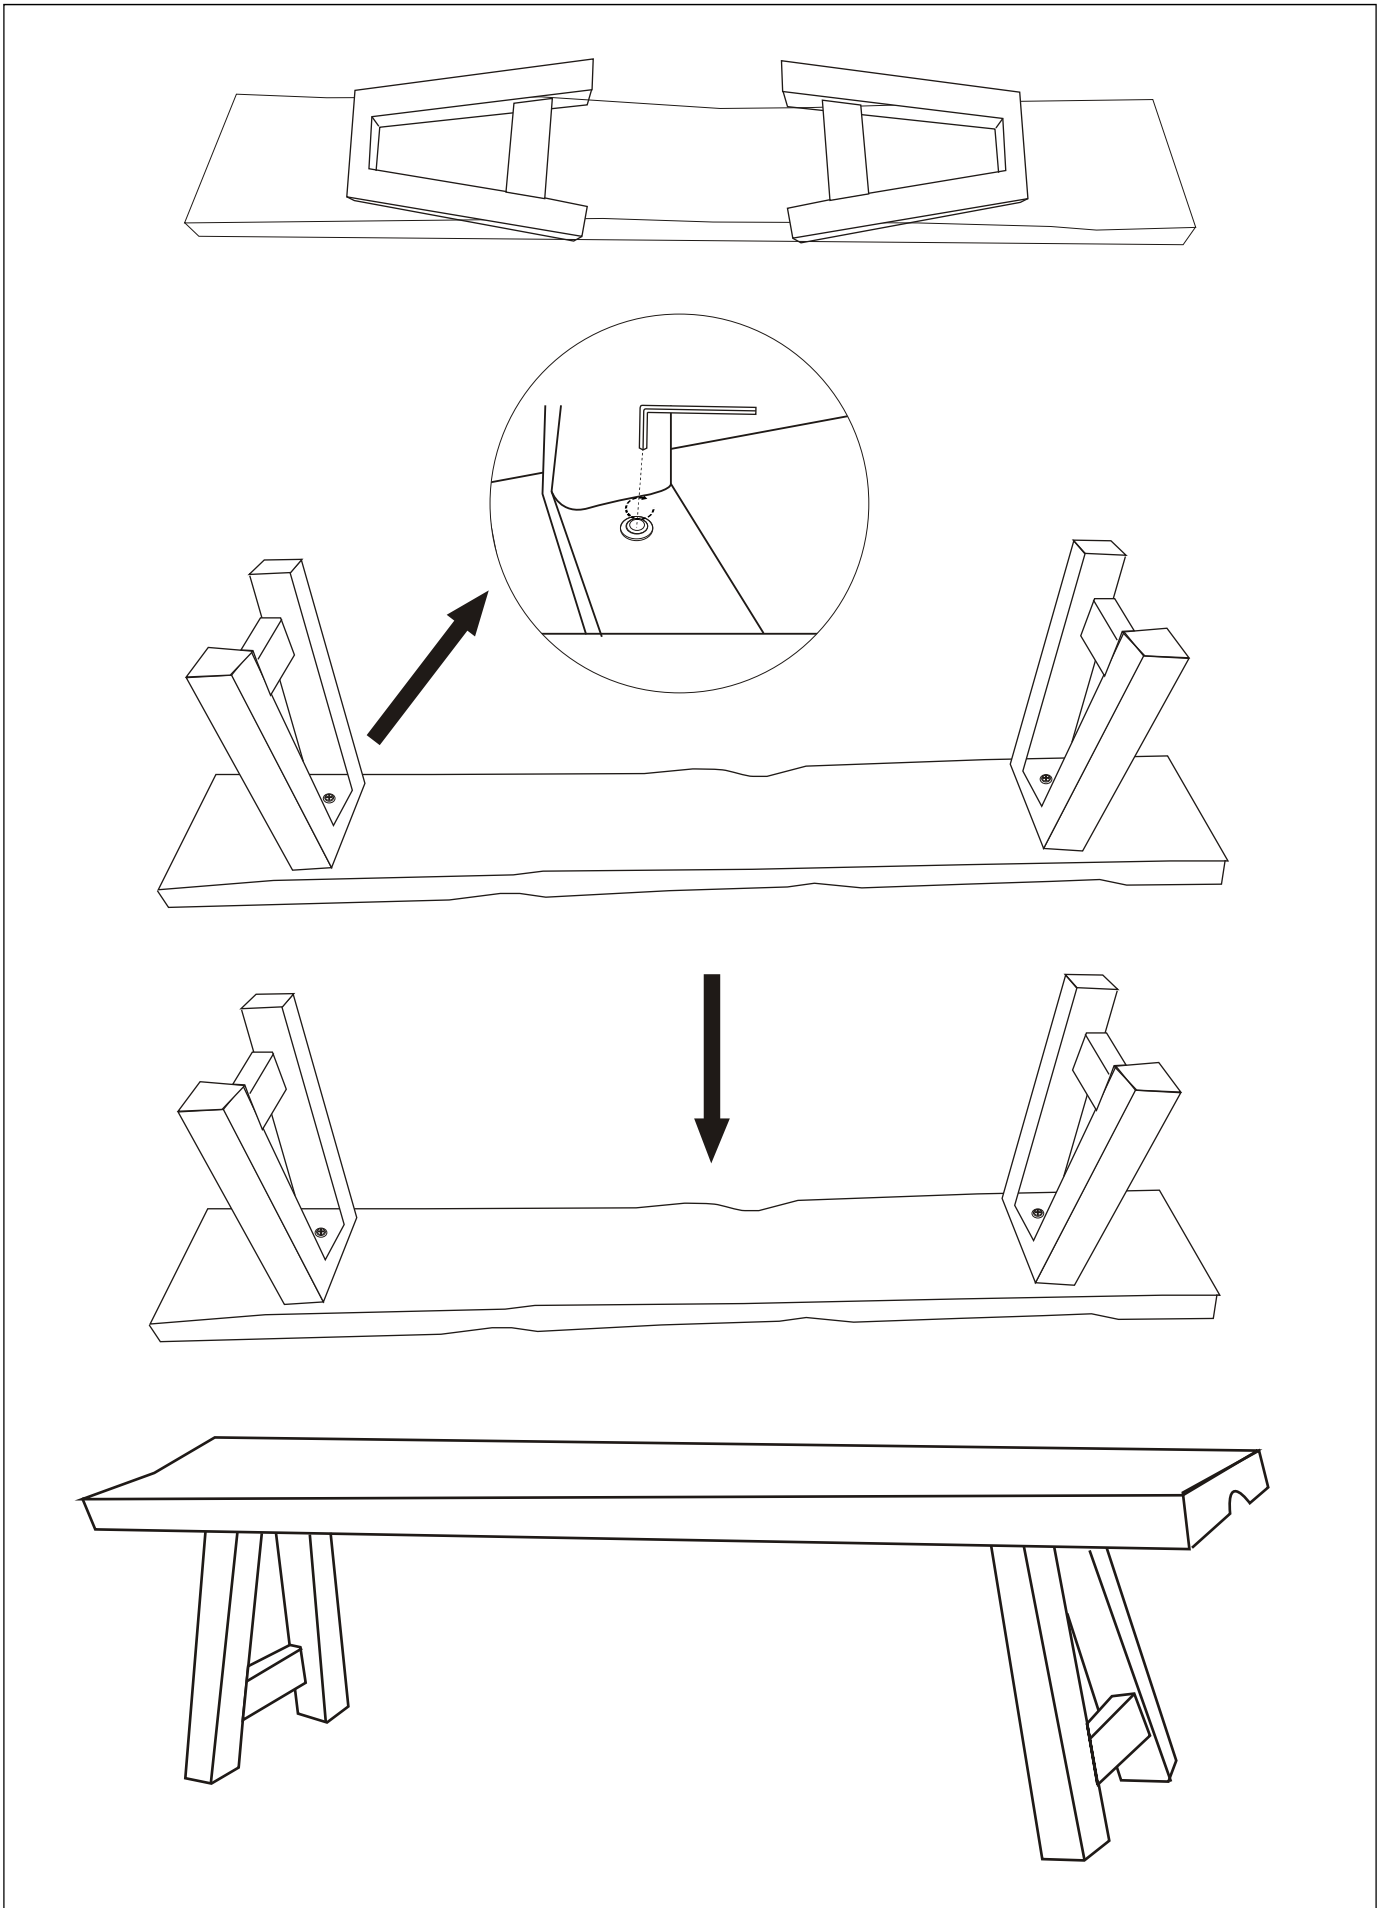

INSTRUCTION

Step 1