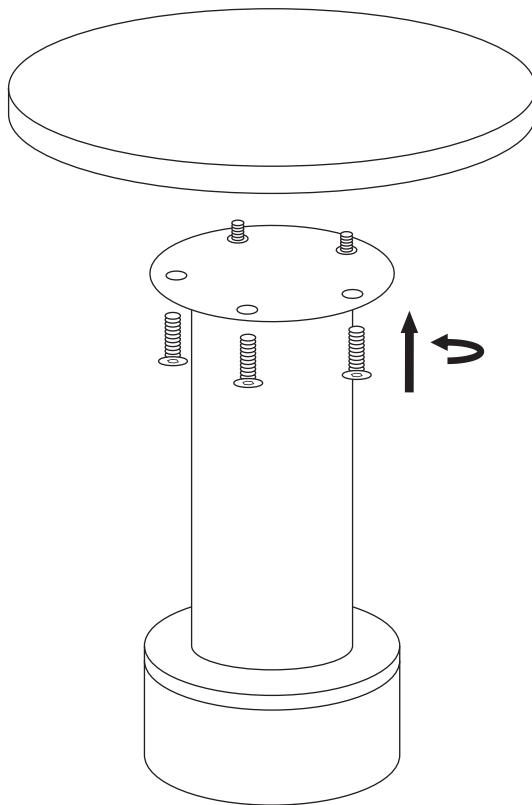

Jotex

1709021

A	 Self Tapping Screw 11MM*20MM	A X 5	B	 27MMx*65MM	B X 1
---	--	-------	---	--	-------

1

A X 5	
B x 1	

2