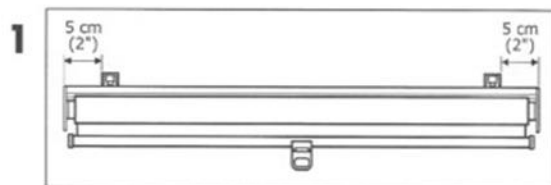

Necessary Tools	Size	Bracket	Plug	Screw
Drill				
5mm Drill	60-100x140cm	x2	x3	x3
Screwdriver	120-180x140cm	x3	x4	x4

Not reachable by children especially under 3 years

1

2

2

3

4

5