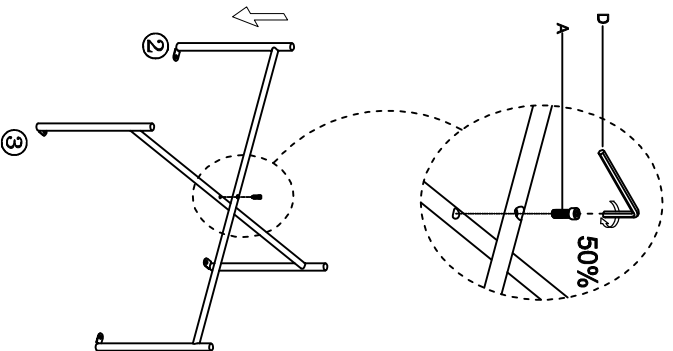

**1709465-01-0**  
**Coffee Table Tacoma**

|   |   |          |    |
|---|---|----------|----|
| A |  | M6*10    | X1 |
| B |  | M6*15    | X4 |
| C |  | M6*Ø16*2 | X4 |
| D |  | #4       | X1 |

01

|   |  |    |
|---|--|----|
| A |  | x1 |
| D |  | x1 |

02

|   |  |    |
|---|--|----|
| B |  | x4 |
| C |  | x4 |
| D |  | x1 |

03

04