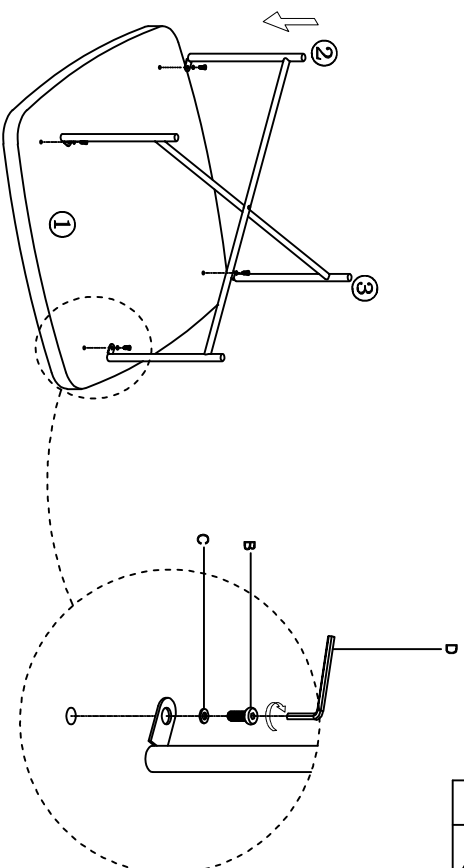

**1709465-01-0**  
**Coffee Table Tacoma**

|   |   |          |    |
|---|---|----------|----|
| A |  | M6*10    | X1 |
| B |  | M6*15    | X4 |
| C |  | M6*Ø16*2 | X4 |
| D |  | #4       | X1 |

01

|   |  |    |
|---|--|----|
| A |  | x1 |
| D |  | x1 |

02

|   |  |    |
|---|--|----|
| B |  | x4 |
| C |  | x4 |
| D |  | x1 |

03

04