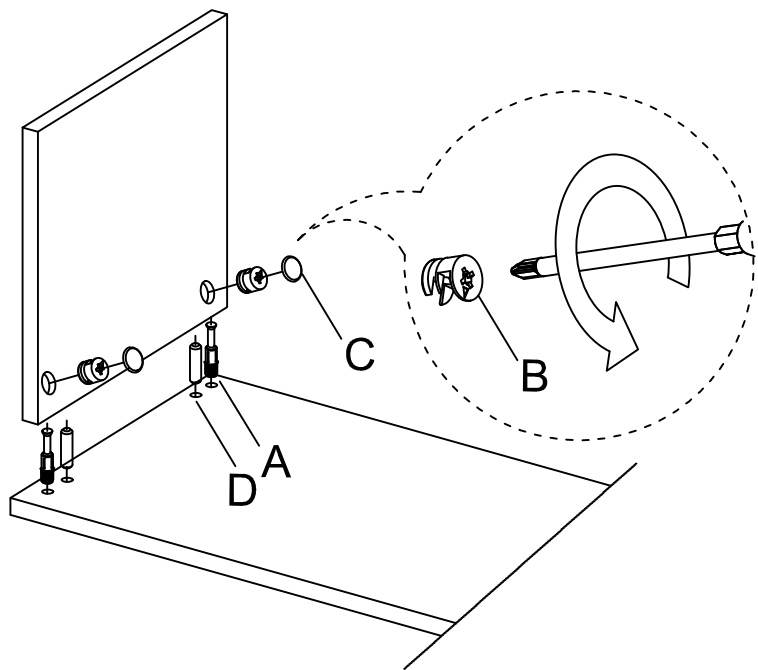

MATERIALS

X 24	X 24	X 24	X 24	X 30	X 20	X 4
A MINIFIX GIB	B MINIFIX BODY	C MIN. STOPPER	D DOWEL	G 3.5 x 18 SCREW	N METRIC SCREW	O HANDLE SCREW
X 1	X 4	X 6	X 4	X 6	X 5	
P ALLEN KEY	R HANDLE	U HINGE(Crank 16)	AH SHELF BUTTON	AJ PLASTIC JOINING	BN 170mm PVC LEG	

DEC20049 PENNY

NO	NAME	PIECE	NO	İSİM	ADET
1	BOTTOM PART	1 PC	1	ALT TABLA	1 ADET
2	LEFT PART	1 PC	2	SOL YAN	1 ADET
3	MIDDLE PART	1 PC	3	ORTA DİKME	1 ADET
4	MIDDLE PART	1 PC	4	ORTA TABLA	1 ADET
5	MIDDLE PART	1 PC	5	ORTA DİKME	1 ADET
6	MIDDLE PART	1 PC	6	ORTA DİKME	1 ADET
7	RIGHT PART	1 PC	7	SAĞ YAN	1 ADET
8	BACK PART	1 PC	8	ARKALIK	1 ADET
9	TOP PART	1 PC	9	ÜST TABLA	1 ADET
10	LEFT COVER PART	1 PC	10	SOL KAPAK	1 ADET
11	RIGHT COVER PART	1 PC	11	SAĞ KAPAK	1 ADET
12	COVER PART	1 PC	12	KAPAK	1 ADET