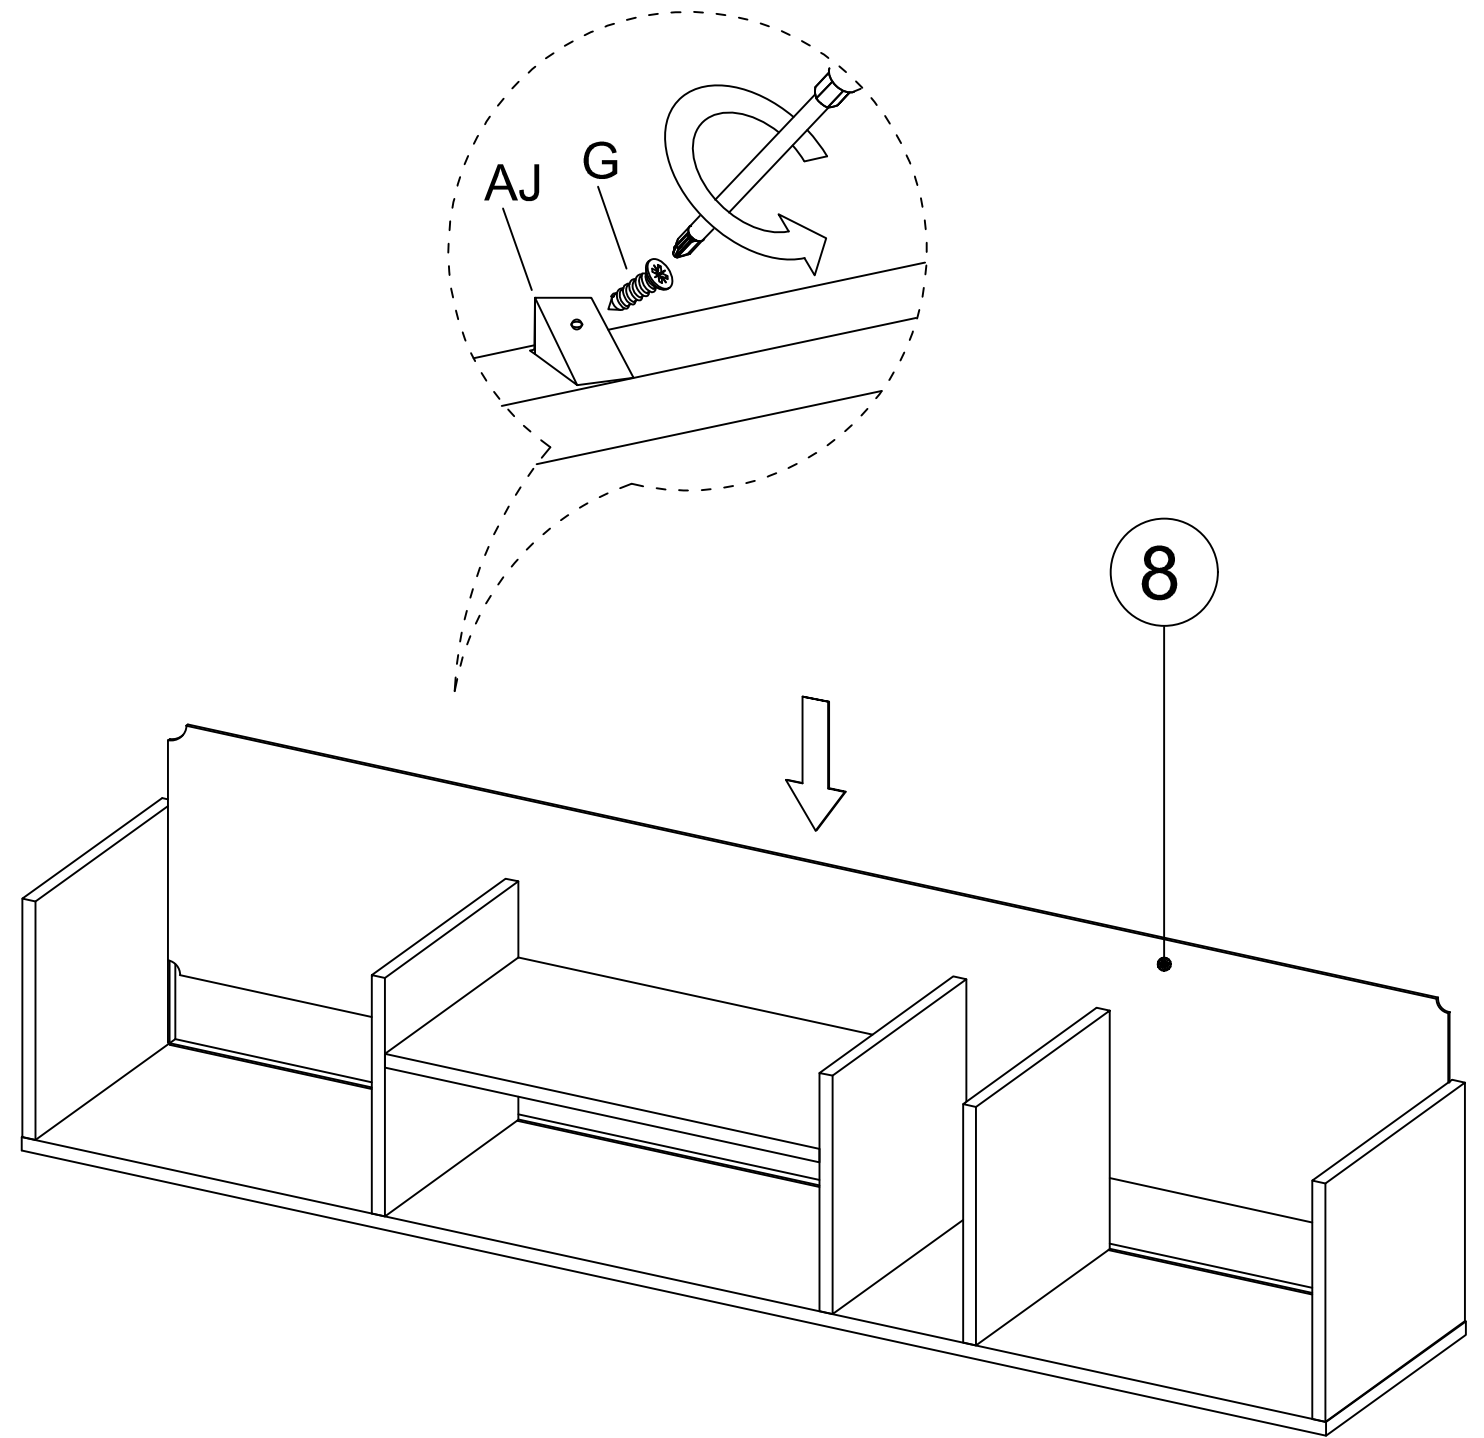

MATERIALS

X 24	X 24	X 24	X 24	X 30	X 20	X 4
A MINIFIX GIB	B MINIFIX BODY	C MIN. STOPPER	D DOWEL	G 3.5 x 18 SCREW	N METRIC SCREW	O HANDLE SCREW
X 1	X 4	X 6	X 4	X 6	X 5	
P ALLEN KEY	R HANDLE	U HINGE(Crank 16)	AH SHELF BUTTON	AJ PLASTIC JOINING	BN 170mm PVC LEG	

DEC20049 PENNY

NO	NAME	PIECE	NO	İSİM	ADET
1	BOTTOM PART	1 PC	1	ALT TABLA	1 ADET
2	LEFT PART	1 PC	2	SOL YAN	1 ADET
3	MIDDLE PART	1 PC	3	ORTA DİKME	1 ADET
4	MIDDLE PART	1 PC	4	ORTA TABLA	1 ADET
5	MIDDLE PART	1 PC	5	ORTA DİKME	1 ADET
6	MIDDLE PART	1 PC	6	ORTA DİKME	1 ADET
7	RIGHT PART	1 PC	7	SAĞ YAN	1 ADET
8	BACK PART	1 PC	8	ARKALIK	1 ADET
9	TOP PART	1 PC	9	ÜST TABLA	1 ADET
10	LEFT COVER PART	1 PC	10	SOL KAPAK	1 ADET
11	RIGHT COVER PART	1 PC	11	SAĞ KAPAK	1 ADET
12	COVER PART	1 PC	12	KAPAK	1 ADET