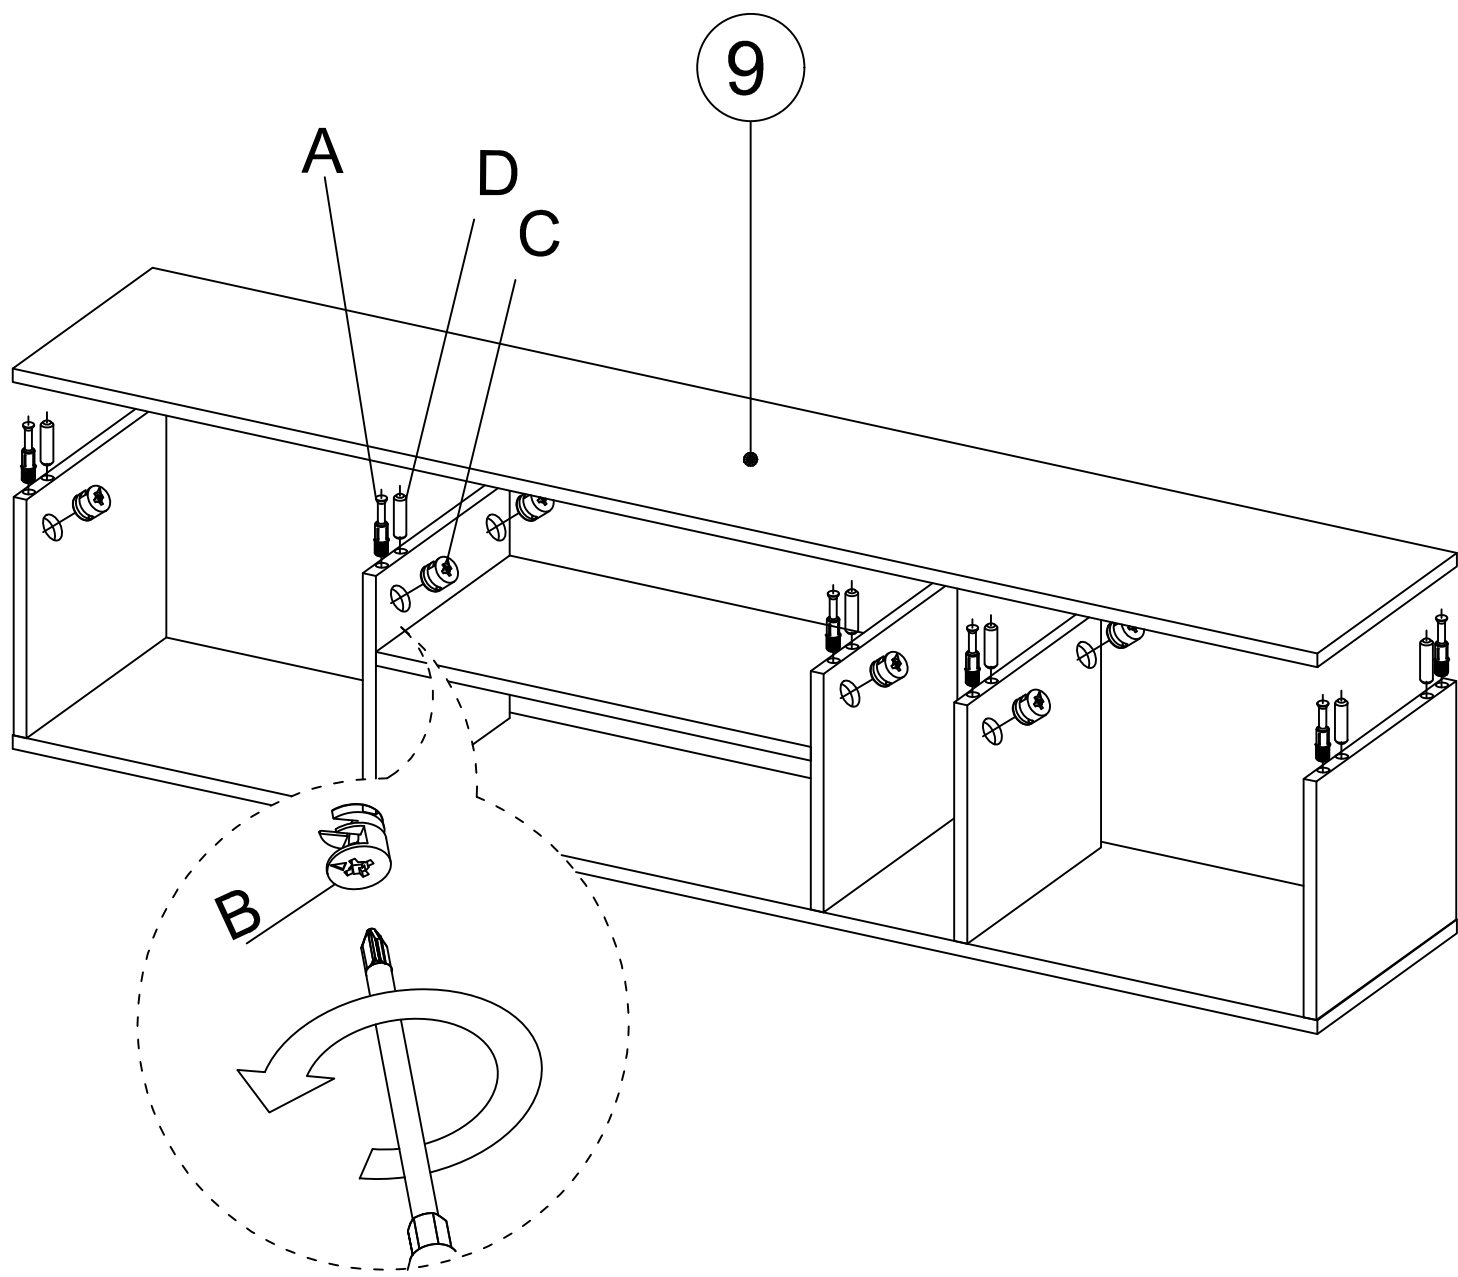

MATERIALS

X 24	X 24	X 24	X 24	X 30	X 20	X 4
A MINIFIX GIB	B MINIFIX BODY	C MIN. STOPPER	D DOWEL	G 3.5 x 18 SCREW	N METRIC SCREW	O HANDLE SCREW
X 1	X 4	X 6	X 4	X 6	X 5	
P ALLEN KEY	R HANDLE	U HINGE(Crank 16)	AH SHELF BUTTON	AJ PLASTIC JOINING	BN 170mm PVC LEG	

DEC20049 PENNY

NO	NAME	PIECE	NO	İSİM	ADET
1	BOTTOM PART	1 PC	1	ALT TABLA	1 ADET
2	LEFT PART	1 PC	2	SOL YAN	1 ADET
3	MIDDLE PART	1 PC	3	ORTA DİKME	1 ADET
4	MIDDLE PART	1 PC	4	ORTA TABLA	1 ADET
5	MIDDLE PART	1 PC	5	ORTA DİKME	1 ADET
6	MIDDLE PART	1 PC	6	ORTA DİKME	1 ADET
7	RIGHT PART	1 PC	7	SAĞ YAN	1 ADET
8	BACK PART	1 PC	8	ARKALIK	1 ADET
9	TOP PART	1 PC	9	ÜST TABLA	1 ADET
10	LEFT COVER PART	1 PC	10	SOL KAPAK	1 ADET
11	RIGHT COVER PART	1 PC	11	SAĞ KAPAK	1 ADET
12	COVER PART	1 PC	12	KAPAK	1 ADET