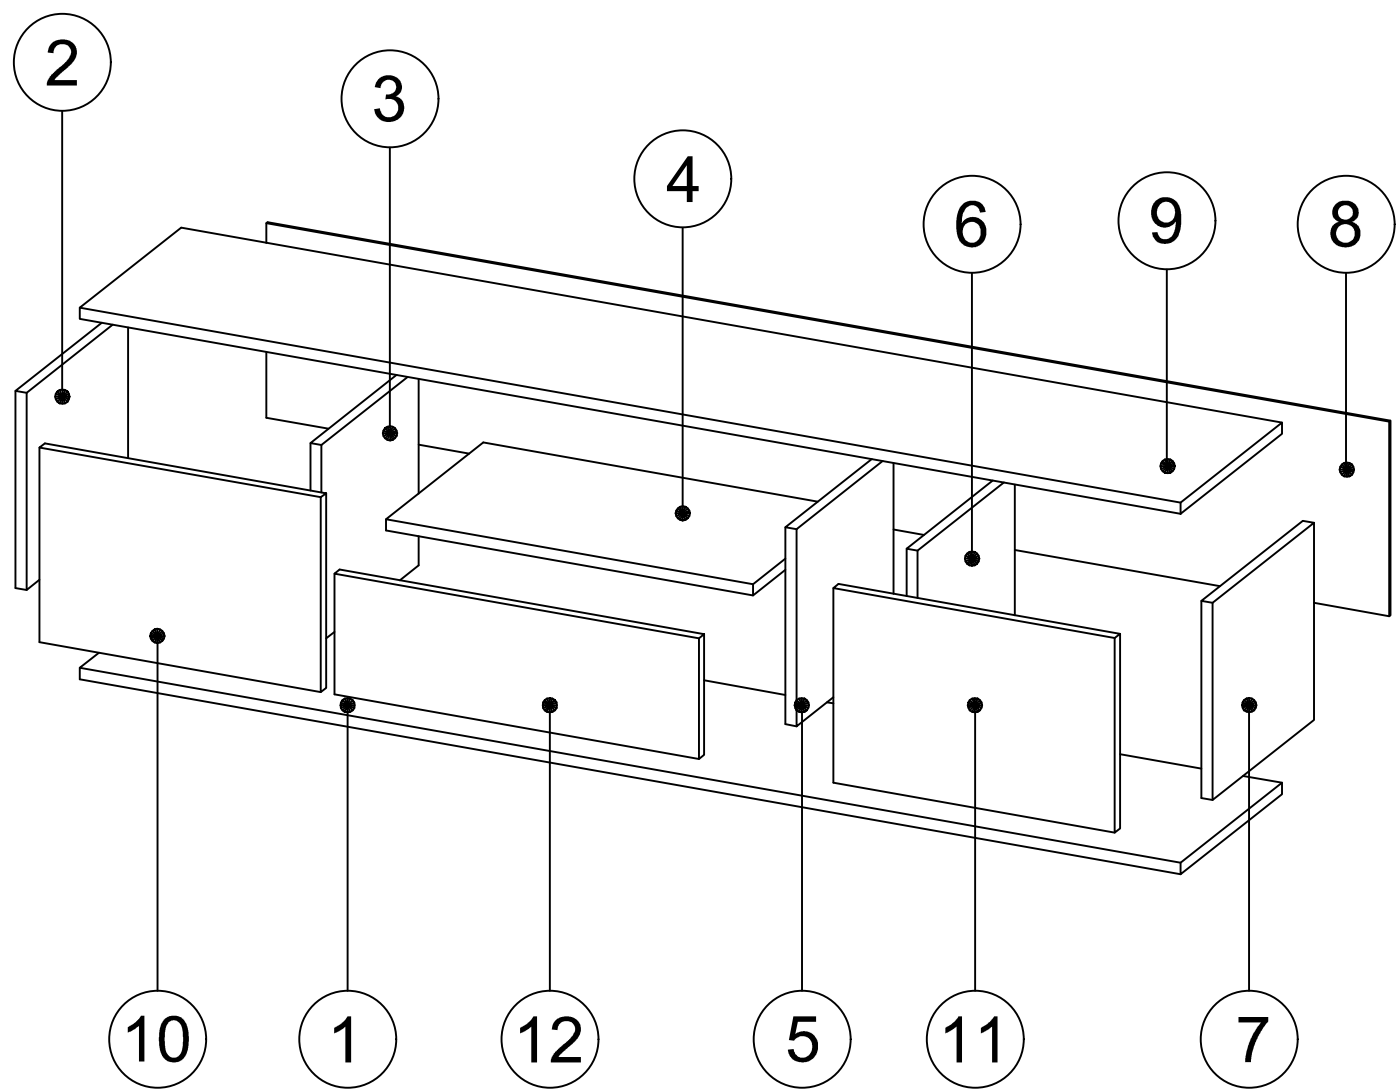

MATERIALS

X 24	X 24	X 24	X 24	X 30	X 20	X 4
A MINIFIX GIB	B MINIFIX BODY	C MIN. STOPPER	D DOWEL	G 3.5 x 18 SCREW	N METRIC SCREW	O HANDLE SCREW
X 1	X 4	X 6	X 4	X 6	X 5	
P ALLEN KEY	R HANDLE	U HINGE(Crank 16)	AH SHELF BUTTON	AJ PLASTIC JOINING	BN 170mm PVC LEG	

DEC20049 PENNY

NO	NAME	PIECE	NO	İSİM	ADET
1	BOTTOM PART	1 PC	1	ALT TABLA	1 ADET
2	LEFT PART	1 PC	2	SOL YAN	1 ADET
3	MIDDLE PART	1 PC	3	ORTA DİKME	1 ADET
4	MIDDLE PART	1 PC	4	ORTA TABLA	1 ADET
5	MIDDLE PART	1 PC	5	ORTA DİKME	1 ADET
6	MIDDLE PART	1 PC	6	ORTA DİKME	1 ADET
7	RIGHT PART	1 PC	7	SAĞ YAN	1 ADET
8	BACK PART	1 PC	8	ARKALIK	1 ADET
9	TOP PART	1 PC	9	ÜST TABLA	1 ADET
10	LEFT COVER PART	1 PC	10	SOL KAPAK	1 ADET
11	RIGHT COVER PART	1 PC	11	SAĞ KAPAK	1 ADET
12	COVER PART	1 PC	12	KAPAK	1 ADET