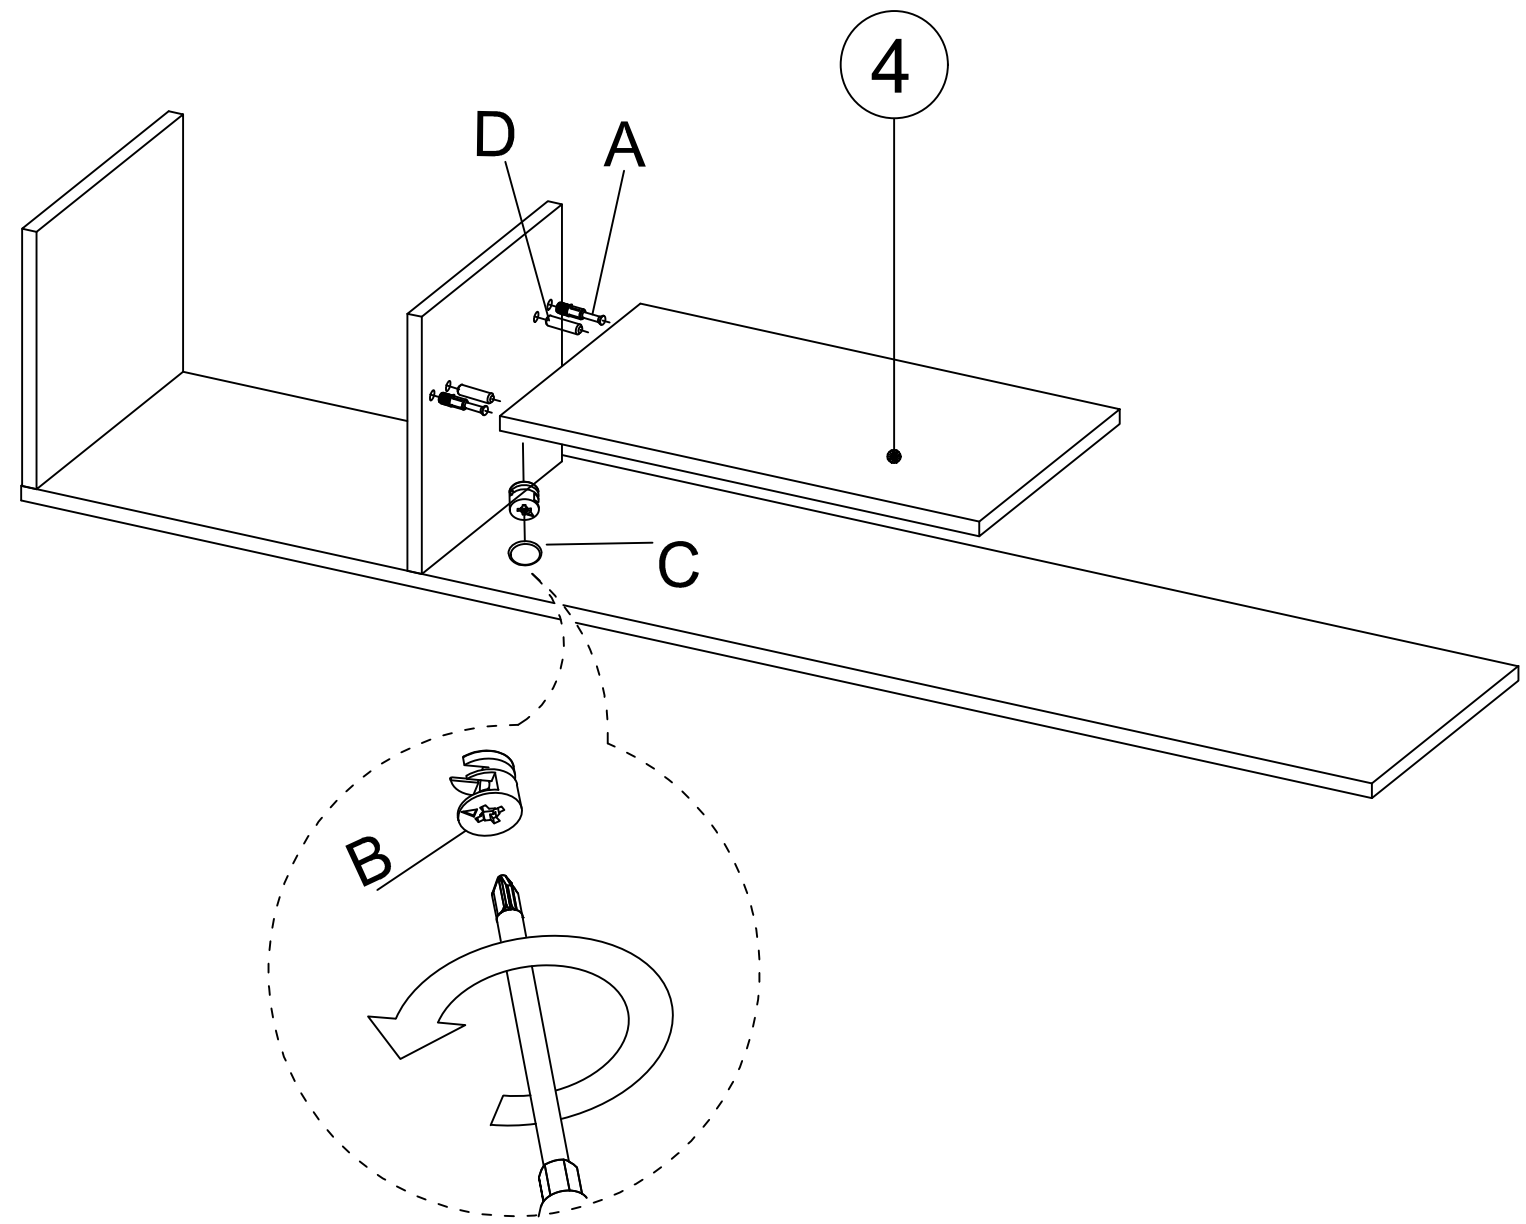

MATERIALS

X 24	X 24	X 24	X 24	X 30	X 20	X 4
A MINIFIX GIB	B MINIFIX BODY	C MIN. STOPPER	D DOWEL	G 3.5 x 18 SCREW	N METRIC SCREW	O HANDLE SCREW
X 1	X 4	X 6	X 4	X 6	X 5	
P ALLEN KEY	R HANDLE	U HINGE(Crank 16)	AH SHELF BUTTON	AJ PLASTIC JOINING	BN 170mm PVC LEG	

DEC20049 PENNY

NO	NAME	PIECE	NO	İSİM	ADET
1	BOTTOM PART	1 PC	1	ALT TABLA	1 ADET
2	LEFT PART	1 PC	2	SOL YAN	1 ADET
3	MIDDLE PART	1 PC	3	ORTA DİKME	1 ADET
4	MIDDLE PART	1 PC	4	ORTA TABLA	1 ADET
5	MIDDLE PART	1 PC	5	ORTA DİKME	1 ADET
6	MIDDLE PART	1 PC	6	ORTA DİKME	1 ADET
7	RIGHT PART	1 PC	7	SAĞ YAN	1 ADET
8	BACK PART	1 PC	8	ARKALIK	1 ADET
9	TOP PART	1 PC	9	ÜST TABLA	1 ADET
10	LEFT COVER PART	1 PC	10	SOL KAPAK	1 ADET
11	RIGHT COVER PART	1 PC	11	SAĞ KAPAK	1 ADET
12	COVER PART	1 PC	12	KAPAK	1 ADET