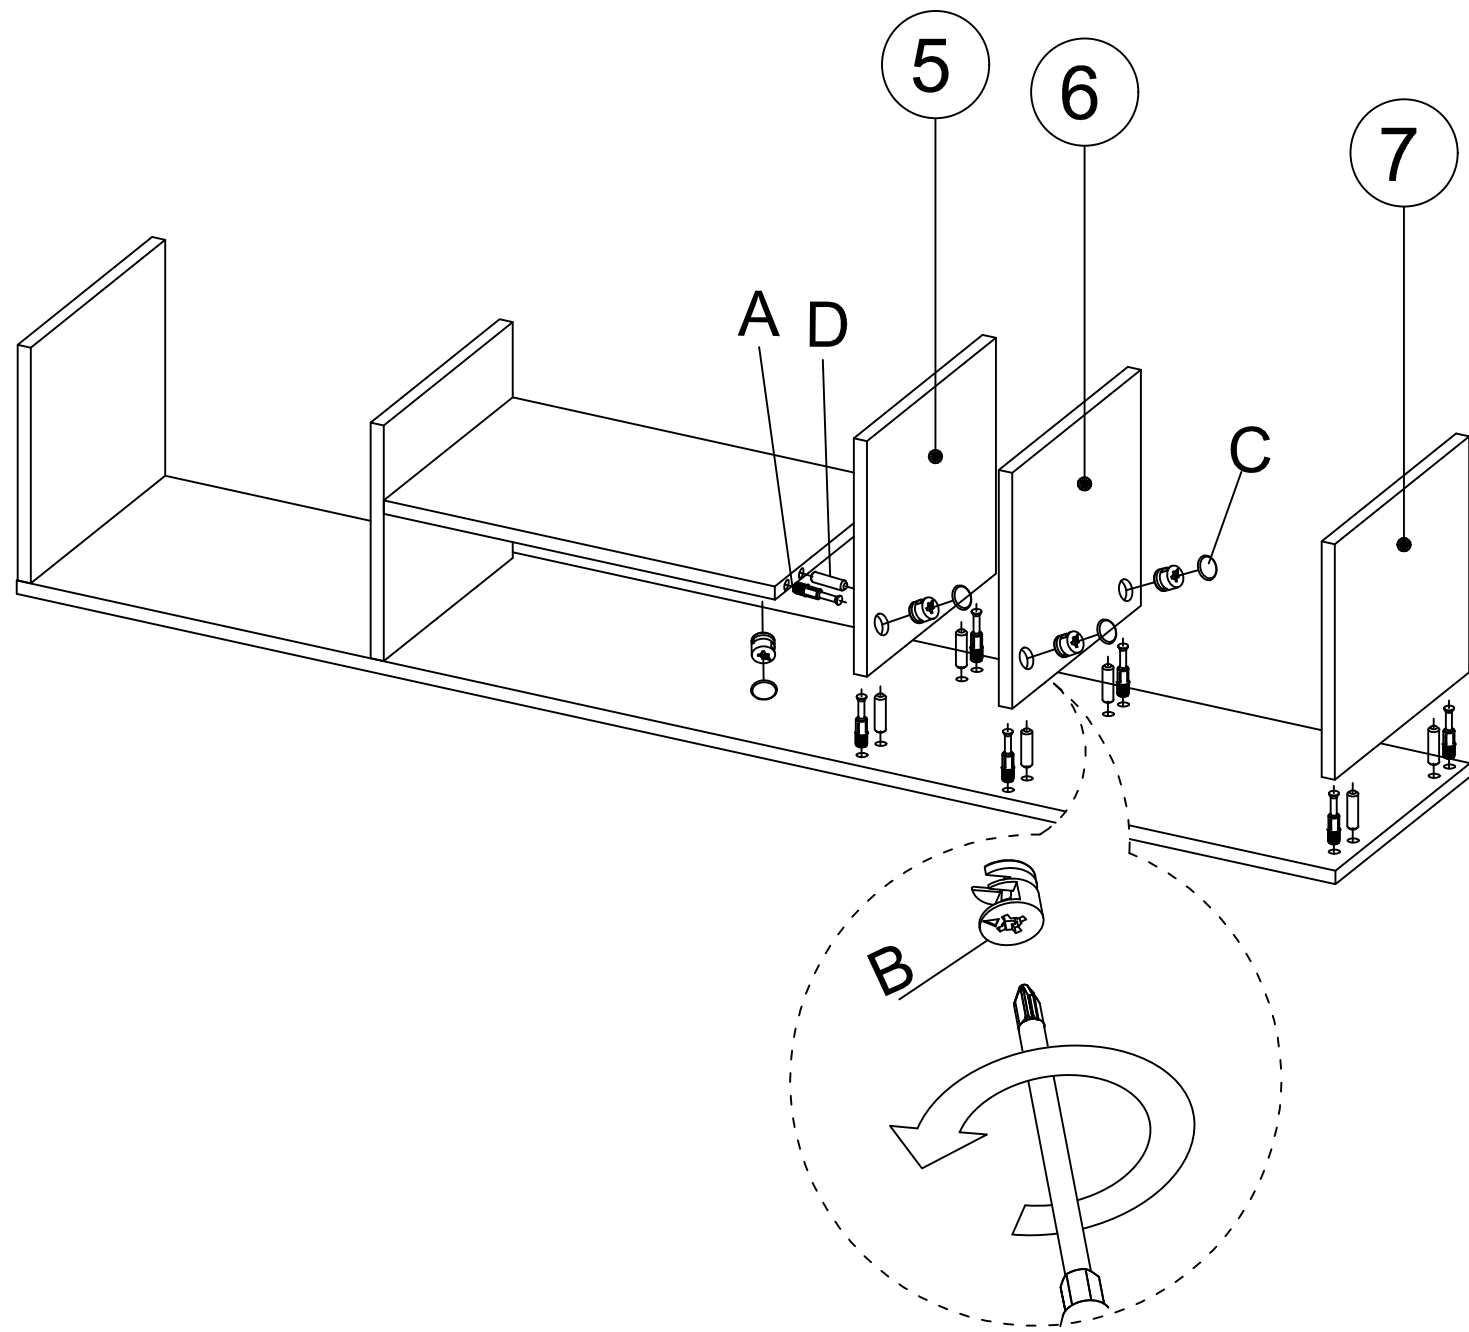

MATERIALS

X 24	X 24	X 24	X 24	X 30	X 20	X 4
A MINIFIX GIB	B MINIFIX BODY	C MIN. STOPPER	D DOWEL	G 3.5 x 18 SCREW	N METRIC SCREW	O HANDLE SCREW
X 1	X 4	X 6	X 4	X 6	X 5	
P ALLEN KEY	R HANDLE	U HINGE(Crank 16)	AH SHELF BUTTON	AJ PLASTIC JOINING	BN 170mm PVC LEG	

DEC20049 PENNY

NO	NAME	PIECE	NO	İSİM	ADET
1	BOTTOM PART	1 PC	1	ALT TABLA	1 ADET
2	LEFT PART	1 PC	2	SOL YAN	1 ADET
3	MIDDLE PART	1 PC	3	ORTA DİKME	1 ADET
4	MIDDLE PART	1 PC	4	ORTA TABLA	1 ADET
5	MIDDLE PART	1 PC	5	ORTA DİKME	1 ADET
6	MIDDLE PART	1 PC	6	ORTA DİKME	1 ADET
7	RIGHT PART	1 PC	7	SAĞ YAN	1 ADET
8	BACK PART	1 PC	8	ARKALIK	1 ADET
9	TOP PART	1 PC	9	ÜST TABLA	1 ADET
10	LEFT COVER PART	1 PC	10	SOL KAPAK	1 ADET
11	RIGHT COVER PART	1 PC	11	SAĞ KAPAK	1 ADET
12	COVER PART	1 PC	12	KAPAK	1 ADET