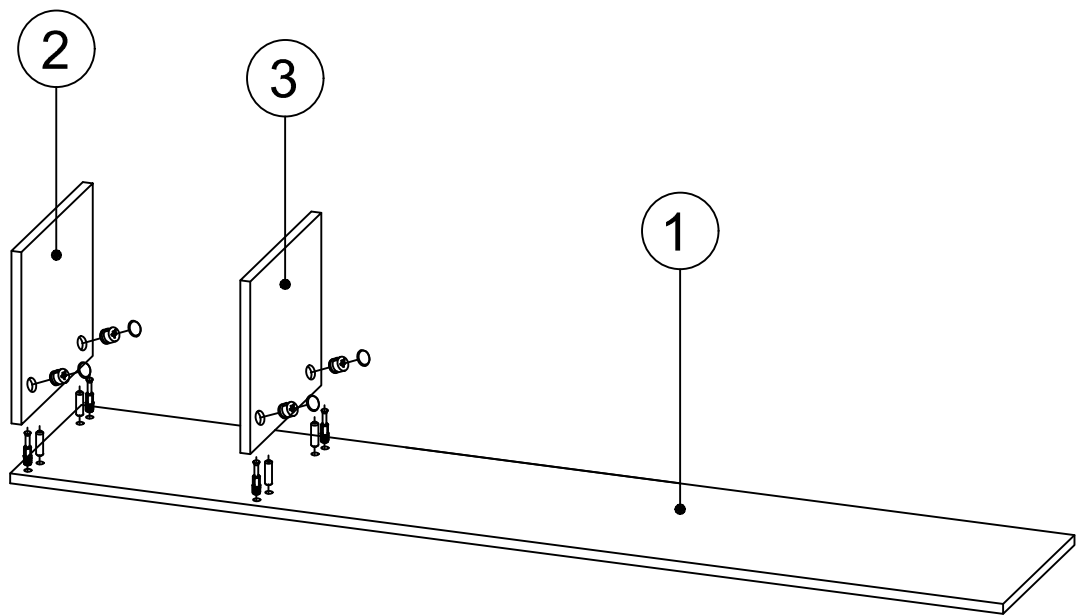

MATERIALS

X 24	X 24	X 24	X 24	X 30	X 20	X 4
A MINIFIX GIB	B MINIFIX BODY	C MIN. STOPPER	D DOWEL	G 3.5 x 18 SCREW	N METRIC SCREW	O HANDLE SCREW
X 1	X 4	X 6	X 4	X 6	X 5	
P ALLEN KEY	R HANDLE	U HINGE(Crank 16)	AH SHELF BUTTON	AJ PLASTIC JOINING	BN 170mm PVC LEG	

DEC20049 PENNY

NO	NAME	PIECE	NO	İSİM	ADET
1	BOTTOM PART	1 PC	1	ALT TABLA	1 ADET
2	LEFT PART	1 PC	2	SOL YAN	1 ADET
3	MIDDLE PART	1 PC	3	ORTA DİKME	1 ADET
4	MIDDLE PART	1 PC	4	ORTA TABLA	1 ADET
5	MIDDLE PART	1 PC	5	ORTA DİKME	1 ADET
6	MIDDLE PART	1 PC	6	ORTA DİKME	1 ADET
7	RIGHT PART	1 PC	7	SAĞ YAN	1 ADET
8	BACK PART	1 PC	8	ARKALIK	1 ADET
9	TOP PART	1 PC	9	ÜST TABLA	1 ADET
10	LEFT COVER PART	1 PC	10	SOL KAPAK	1 ADET
11	RIGHT COVER PART	1 PC	11	SAĞ KAPAK	1 ADET
12	COVER PART	1 PC	12	KAPAK	1 ADET