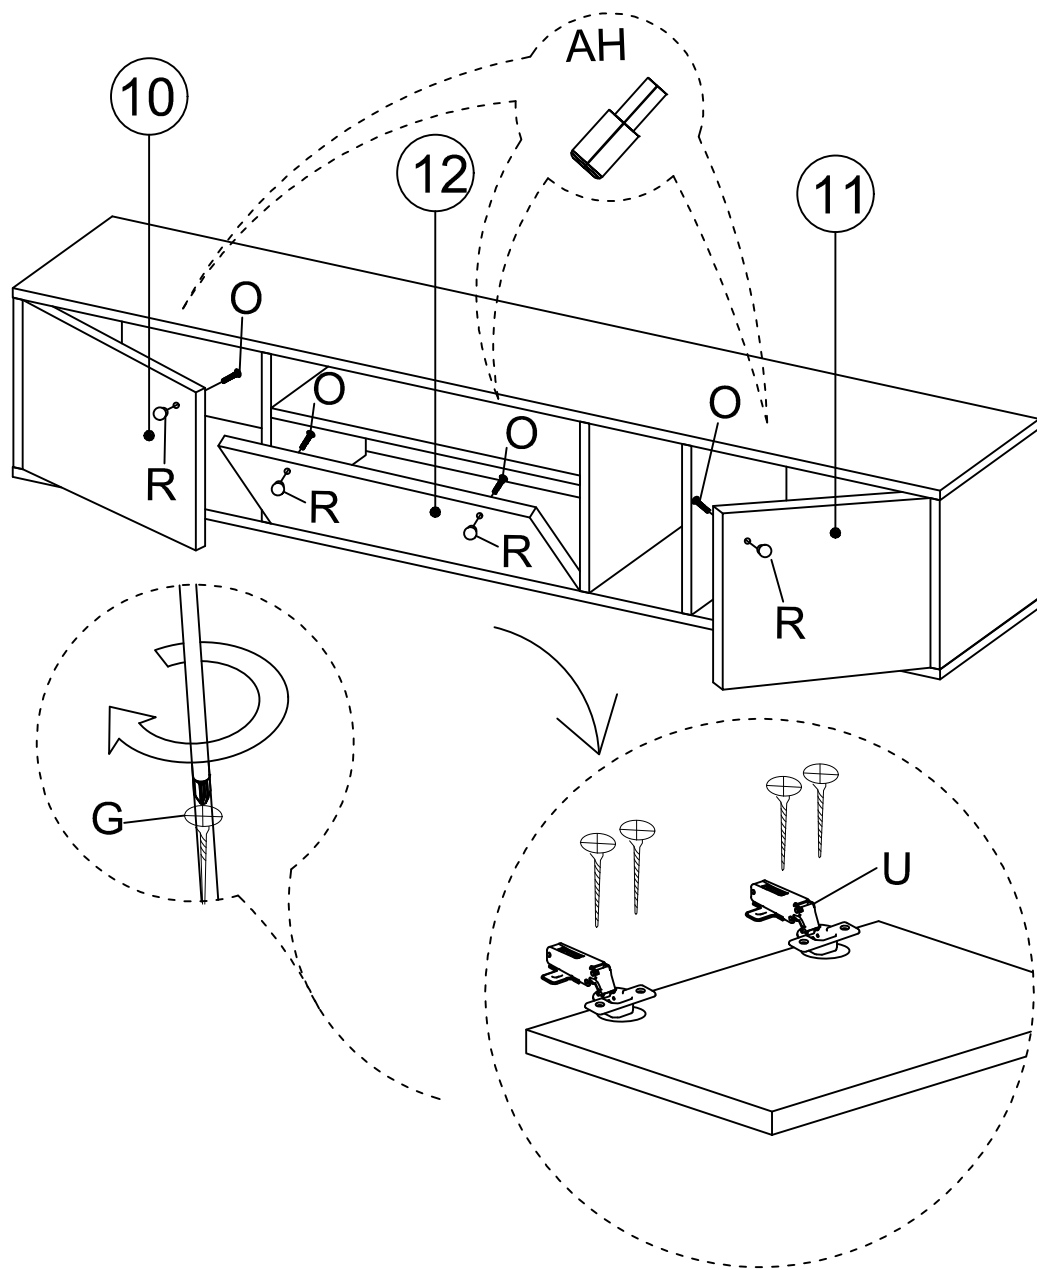

MATERIALS

X 24	X 24	X 24	X 24	X 30	X 20	X 4
A MINIFIX GIB	B MINIFIX BODY	C MIN. STOPPER	D DOWEL	G 3.5 x 18 SCREW	N METRIC SCREW	O HANDLE SCREW
X 1	X 4	X 6	X 4	X 6	X 5	
P ALLEN KEY	R HANDLE	U HINGE(Crank 16)	AH SHELF BUTTON	AJ PLASTIC JOINING	BN 170mm PVC LEG	

DEC20049 PENNY

NO	NAME	PIECE	NO	İSİM	ADET
1	BOTTOM PART	1 PC	1	ALT TABLA	1 ADET
2	LEFT PART	1 PC	2	SOL YAN	1 ADET
3	MIDDLE PART	1 PC	3	ORTA DİKME	1 ADET
4	MIDDLE PART	1 PC	4	ORTA TABLA	1 ADET
5	MIDDLE PART	1 PC	5	ORTA DİKME	1 ADET
6	MIDDLE PART	1 PC	6	ORTA DİKME	1 ADET
7	RIGHT PART	1 PC	7	SAĞ YAN	1 ADET
8	BACK PART	1 PC	8	ARKALIK	1 ADET
9	TOP PART	1 PC	9	ÜST TABLA	1 ADET
10	LEFT COVER PART	1 PC	10	SOL KAPAK	1 ADET
11	RIGHT COVER PART	1 PC	11	SAĞ KAPAK	1 ADET
12	COVER PART	1 PC	12	KAPAK	1 ADET