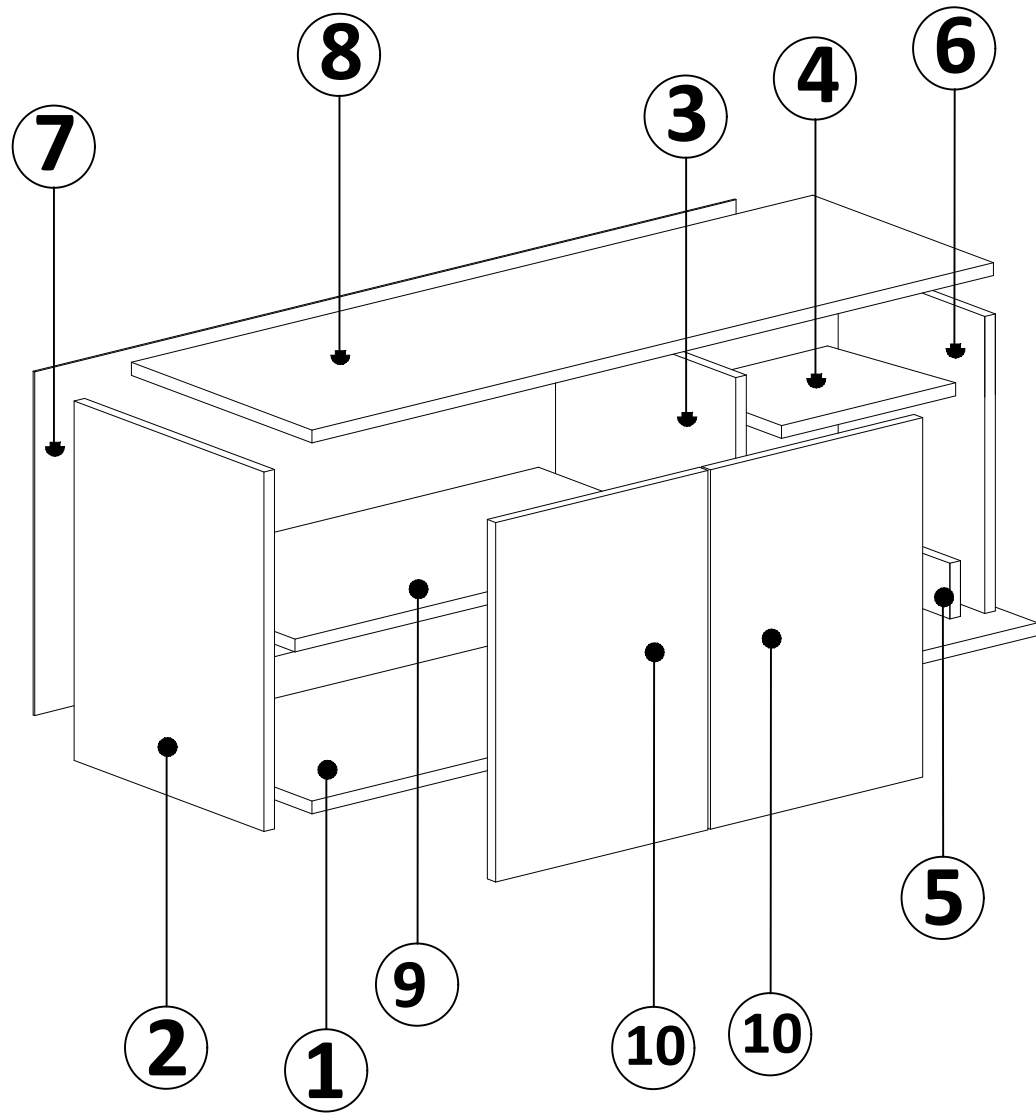

DEC0075 GALAXY

10

10

S

I

3,5X18

I

3,5X18

I

S

DECORMET

DEC0075 GALAXY

MATERIALS

x16	x16	x16	x18	x4
B MINIFIX BODY	A MINIFIX GIB	C MIN.STOPPER	D DOWEL	AJ PLASTIC JOINING
x12	x4	x20	x4	x4
EV 4x35 SCREW	S HINGE (CRANK 0)	I 3,5x18 SCREW	BO 250 mm PVC LEG	AH SHELF BUTTON

NO	DEC0075 GALAXY	PIECE
1	BOTTOM PART	1 PC
2	LEFT PART	1 PC
3	MIDDLE PART	2 PCS
4	FIXED SHELF	1 PC
5	MINI PART	1 PC
6	RIGHT PART	1 PC
7	BACK PART	1 PC
8	TOP PART	1 PC
9	SHELF PART	1 PC
10	COVER PARTS	2 PCS