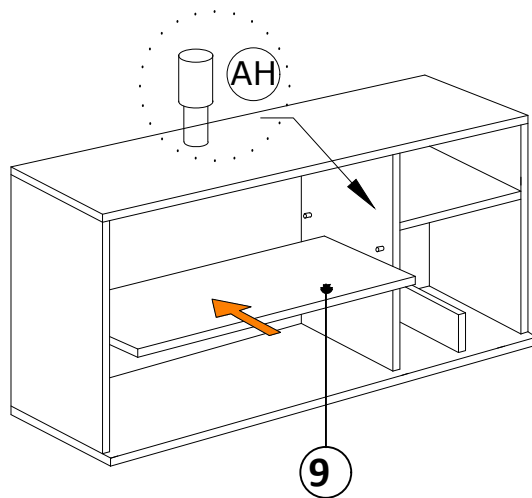

I

S

DECORMET

DEC0075 GALAXY

MATERIALS

x16	x16	x16	x18	x4
B MINIFIX BODY	A MINIFIX GIB	C MIN.STOPPER	D DOWEL	AJ PLASTIC JOINING
x12	x4	x20	x4	x4
EV 4x35 SCREW	S HINGE (CRANK 0)	I 3,5x18 SCREW	BO 250 mm PVC LEG	AH SHELF BUTTON

NO	DEC0075 GALAXY	PIECE
1	BOTTOM PART	1 PC
2	LEFT PART	1 PC
3	MIDDLE PART	2 PCS
4	FIXED SHELF	1 PC
5	MINI PART	1 PC
6	RIGHT PART	1 PC
7	BACK PART	1 PC
8	TOP PART	1 PC
9	SHELF PART	1 PC
10	COVER PARTS	2 PCS