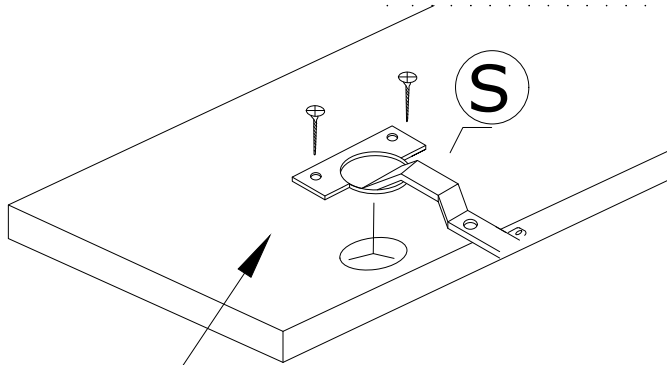

DEC0075 GALAXY

10

10

S

I

3,5X18

I

3,5X18

I

S

DECORMET

DEC0075 GALAXY

MATERIALS

x16	x16	x16	x18	x4
B MINIFIX BODY	A MINIFIX GIB	C MIN.STOPPER	D DOWEL	AJ PLASTIC JOINING
x12	x4	x20	x4	x4
EV 4x35 SCREW	S HINGE (CRANK 0)	I 3,5x18 SCREW	BO 250 mm PVC LEG	AH SHELF BUTTON

NO	DEC0075 GALAXY	PIECE
1	BOTTOM PART	1 PC
2	LEFT PART	1 PC
3	MIDDLE PART	2 PCS
4	FIXED SHELF	1 PC
5	MINI PART	1 PC
6	RIGHT PART	1 PC
7	BACK PART	1 PC
8	TOP PART	1 PC
9	SHELF PART	1 PC
10	COVER PARTS	2 PCS