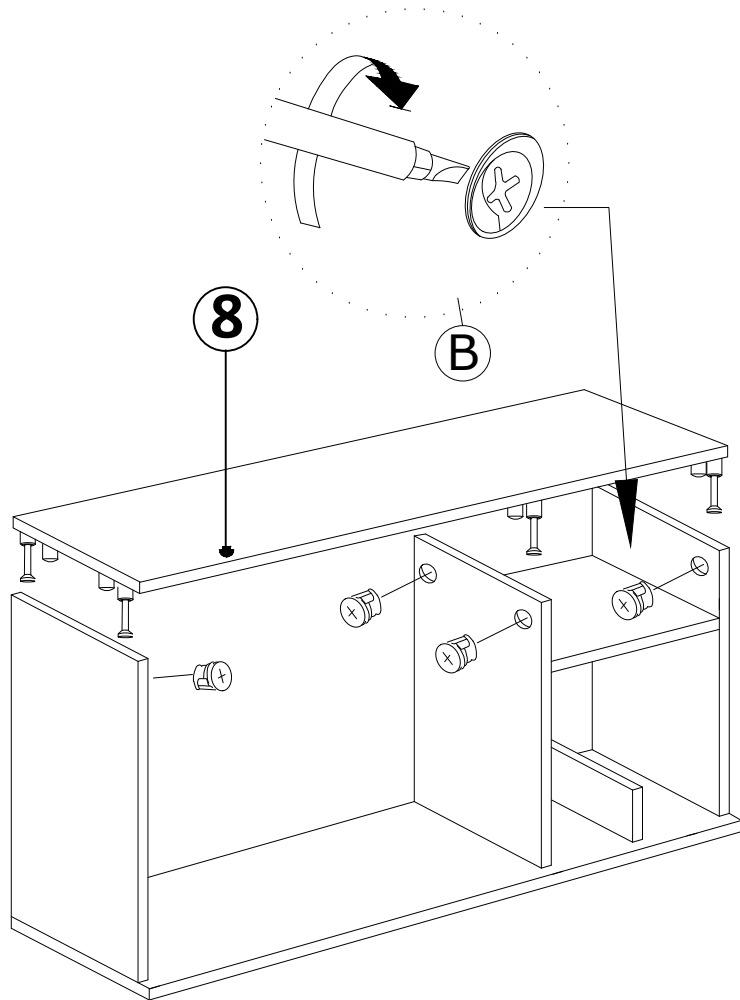

I

S

DECORMET

DEC0075 GALAXY

MATERIALS

x16	x16	x16	x18	x4
B MINIFIX BODY	A MINIFIX GIB	C MIN.STOPPER	D DOWEL	AJ PLASTIC JOINING
x12	x4	x20	x4	x4
EV 4x35 SCREW	S HINGE (CRANK 0)	I 3,5x18 SCREW	BO 250 mm PVC LEG	AH SHELF BUTTON

NO	DEC0075 GALAXY	PIECE
1	BOTTOM PART	1 PC
2	LEFT PART	1 PC
3	MIDDLE PART	2 PCS
4	FIXED SHELF	1 PC
5	MINI PART	1 PC
6	RIGHT PART	1 PC
7	BACK PART	1 PC
8	TOP PART	1 PC
9	SHELF PART	1 PC
10	COVER PARTS	2 PCS