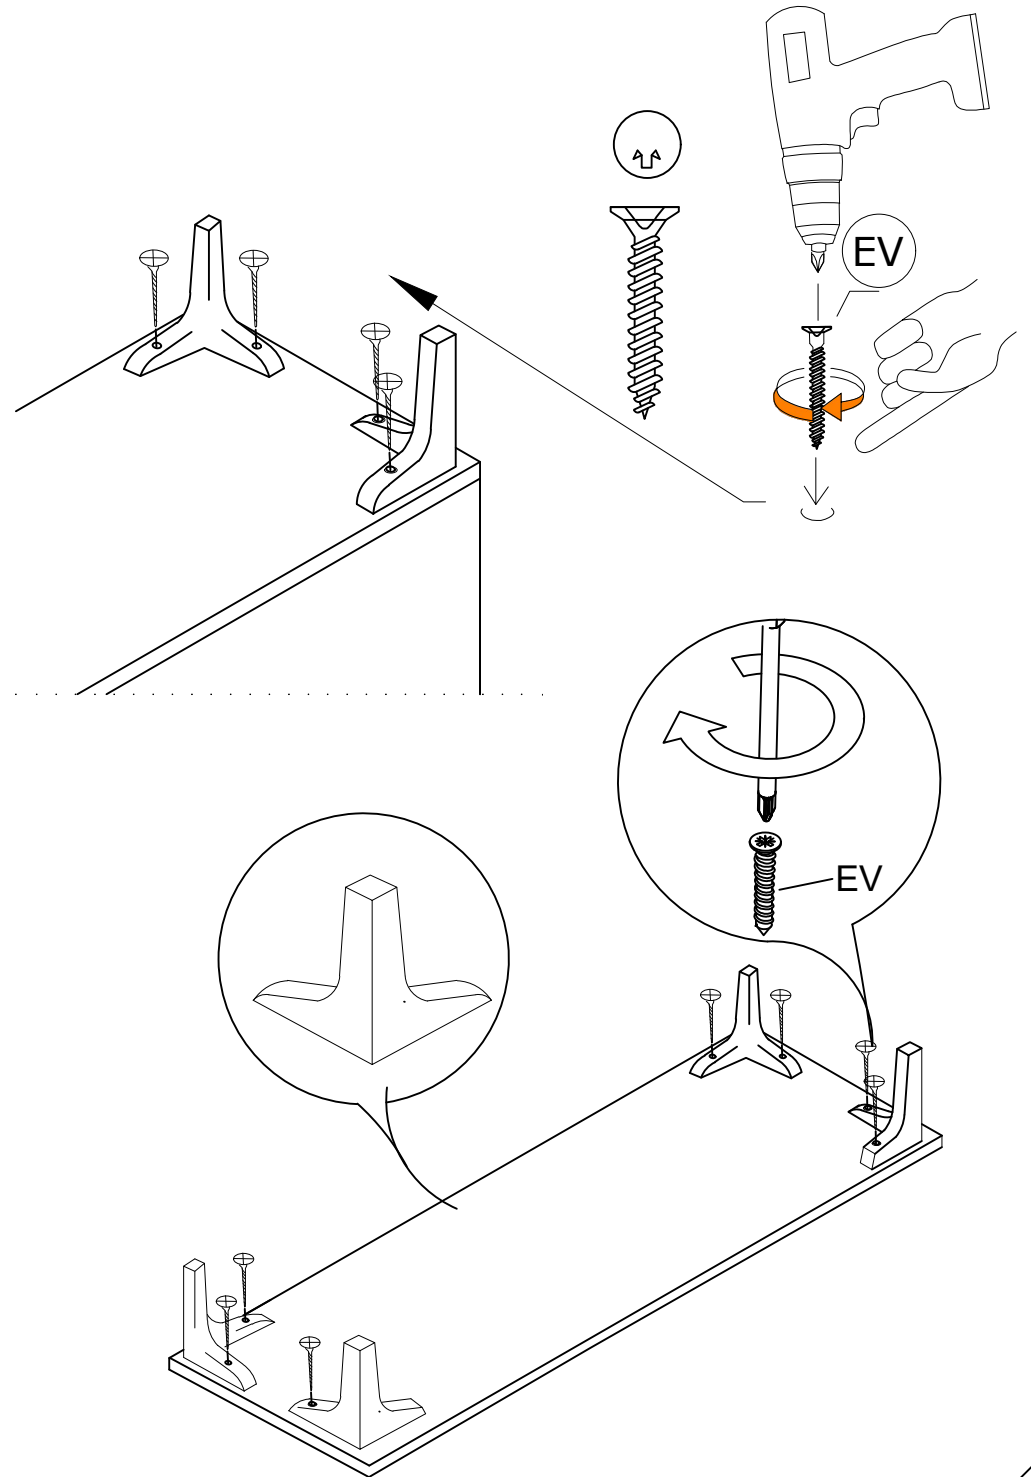

DEC0075 GALAXY

10

10

S

I

3,5X18

I

3,5X18

I

S

DECORMET

DEC0075 GALAXY

MATERIALS

x16	x16	x16	x18	x4
B MINIFIX BODY	A MINIFIX GIB	C MIN.STOPPER	D DOWEL	AJ PLASTIC JOINING
x12	x4	x20	x4	x4
EV 4x35 SCREW	S HINGE (CRANK 0)	I 3,5x18 SCREW	BO 250 mm PVC LEG	AH SHELF BUTTON

NO	DEC0075 GALAXY	PIECE
1	BOTTOM PART	1 PC
2	LEFT PART	1 PC
3	MIDDLE PART	2 PCS
4	FIXED SHELF	1 PC
5	MINI PART	1 PC
6	RIGHT PART	1 PC
7	BACK PART	1 PC
8	TOP PART	1 PC
9	SHELF PART	1 PC
10	COVER PARTS	2 PCS