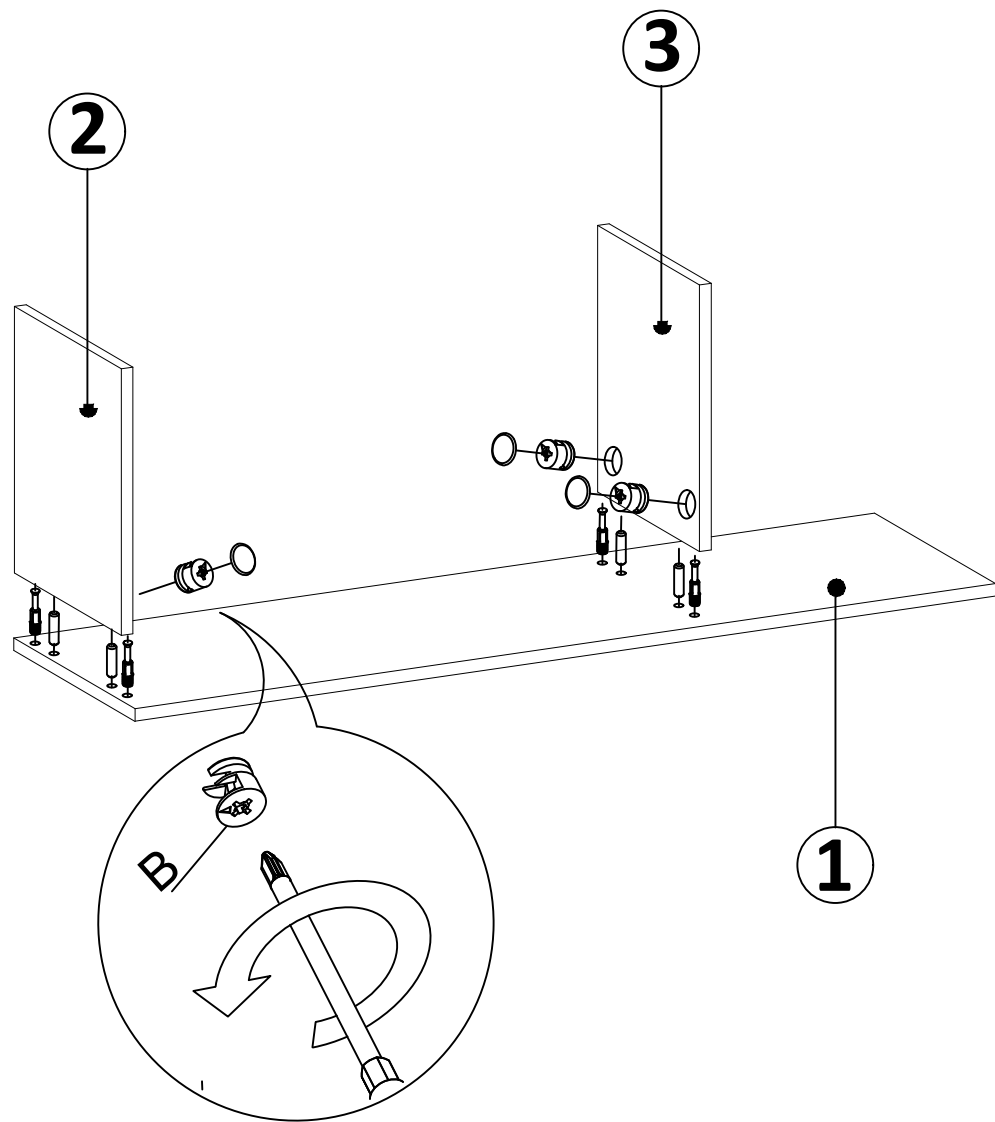

DEC0075 GALAXY

10

10

S

I

3,5X18

I

3,5X18

I

S

DECORMET

DEC0075 GALAXY

MATERIALS

x16	x16	x16	x18	x4
B MINIFIX BODY	A MINIFIX GIB	C MIN.STOPPER	D DOWEL	AJ PLASTIC JOINING
x12	x4	x20	x4	x4
EV 4x35 SCREW	S HINGE (CRANK 0)	I 3,5x18 SCREW	BO 250 mm PVC LEG	AH SHELF BUTTON

NO	DEC0075 GALAXY	PIECE
1	BOTTOM PART	1 PC
2	LEFT PART	1 PC
3	MIDDLE PART	2 PCS
4	FIXED SHELF	1 PC
5	MINI PART	1 PC
6	RIGHT PART	1 PC
7	BACK PART	1 PC
8	TOP PART	1 PC
9	SHELF PART	1 PC
10	COVER PARTS	2 PCS