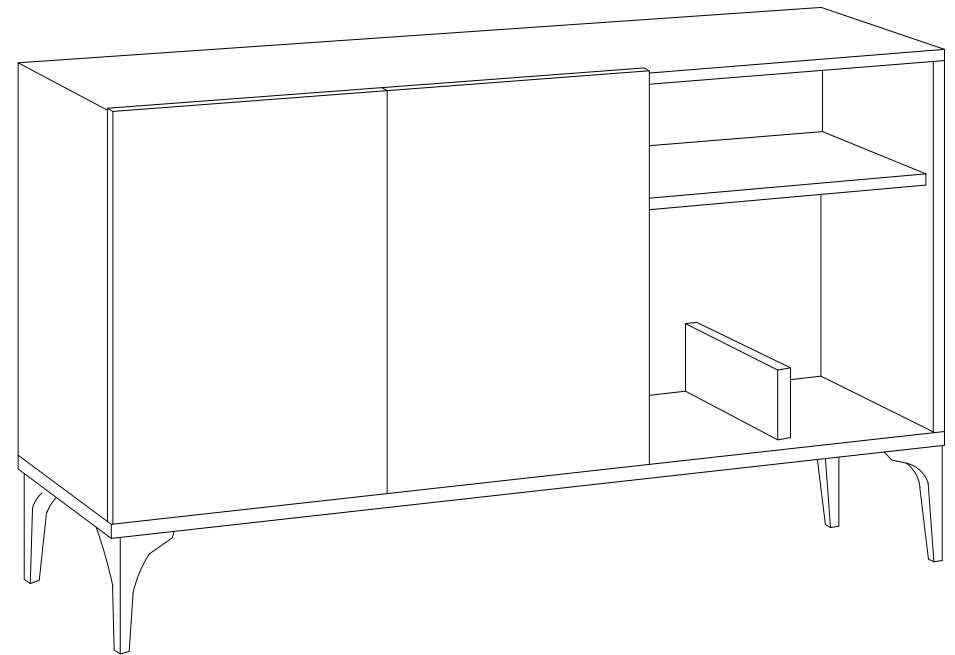

DEC0075 GALAXY

10

10

S

I

3,5X18

I

3,5X18

I

S

DECORMET

DEC0075 GALAXY

MATERIALS

x16	x16	x16	x18	x4
B MINIFIX BODY	A MINIFIX GIB	C MIN.STOPPER	D DOWEL	AJ PLASTIC JOINING
x12	x4	x20	x4	x4
EV 4x35 SCREW	S HINGE (CRANK 0)	I 3,5x18 SCREW	BO 250 mm PVC LEG	AH SHELF BUTTON

NO	DEC0075 GALAXY	PIECE
1	BOTTOM PART	1 PC
2	LEFT PART	1 PC
3	MIDDLE PART	2 PCS
4	FIXED SHELF	1 PC
5	MINI PART	1 PC
6	RIGHT PART	1 PC
7	BACK PART	1 PC
8	TOP PART	1 PC
9	SHELF PART	1 PC
10	COVER PARTS	2 PCS