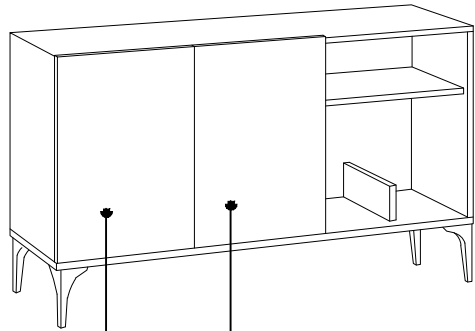

DEC0075 GALAXY

10

10

S

I

3,5X18

I

3,5X18

I

S

DECORMET

DEC0075 GALAXY

MATERIALS

x16	x16	x16	x18	x4
B MINIFIX BODY	A MINIFIX GIB	C MIN.STOPPER	D DOWEL	AJ PLASTIC JOINING
x12	x4	x20	x4	x4
EV 4x35 SCREW	S HINGE (CRANK 0)	I 3,5x18 SCREW	BO 250 mm PVC LEG	AH SHELF BUTTON

NO	DEC0075 GALAXY	PIECE
1	BOTTOM PART	1 PC
2	LEFT PART	1 PC
3	MIDDLE PART	2 PCS
4	FIXED SHELF	1 PC
5	MINI PART	1 PC
6	RIGHT PART	1 PC
7	BACK PART	1 PC
8	TOP PART	1 PC
9	SHELF PART	1 PC
10	COVER PARTS	2 PCS