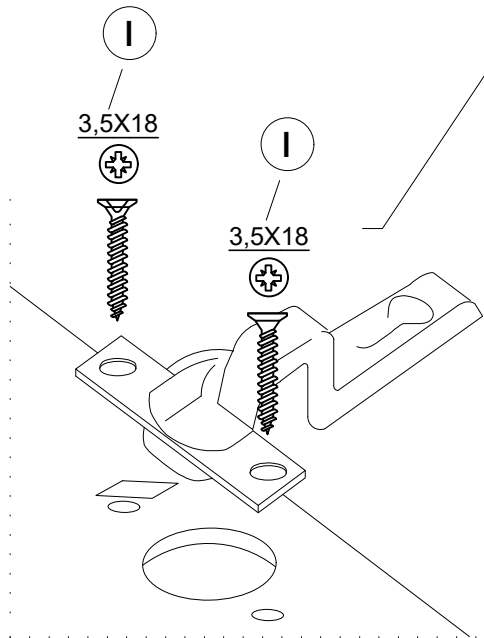

DEC0075 GALAXY

10

10

S

I

3,5X18

I

3,5X18

I

S

DECORMET

DEC0075 GALAXY

MATERIALS

x16	x16	x16	x18	x4
B MINIFIX BODY	A MINIFIX GIB	C MIN.STOPPER	D DOWEL	AJ PLASTIC JOINING
x12	x4	x20	x4	x4
EV 4x35 SCREW	S HINGE (CRANK 0)	I 3,5x18 SCREW	BO 250 mm PVC LEG	AH SHELF BUTTON

NO	DEC0075 GALAXY	PIECE
1	BOTTOM PART	1 PC
2	LEFT PART	1 PC
3	MIDDLE PART	2 PCS
4	FIXED SHELF	1 PC
5	MINI PART	1 PC
6	RIGHT PART	1 PC
7	BACK PART	1 PC
8	TOP PART	1 PC
9	SHELF PART	1 PC
10	COVER PARTS	2 PCS