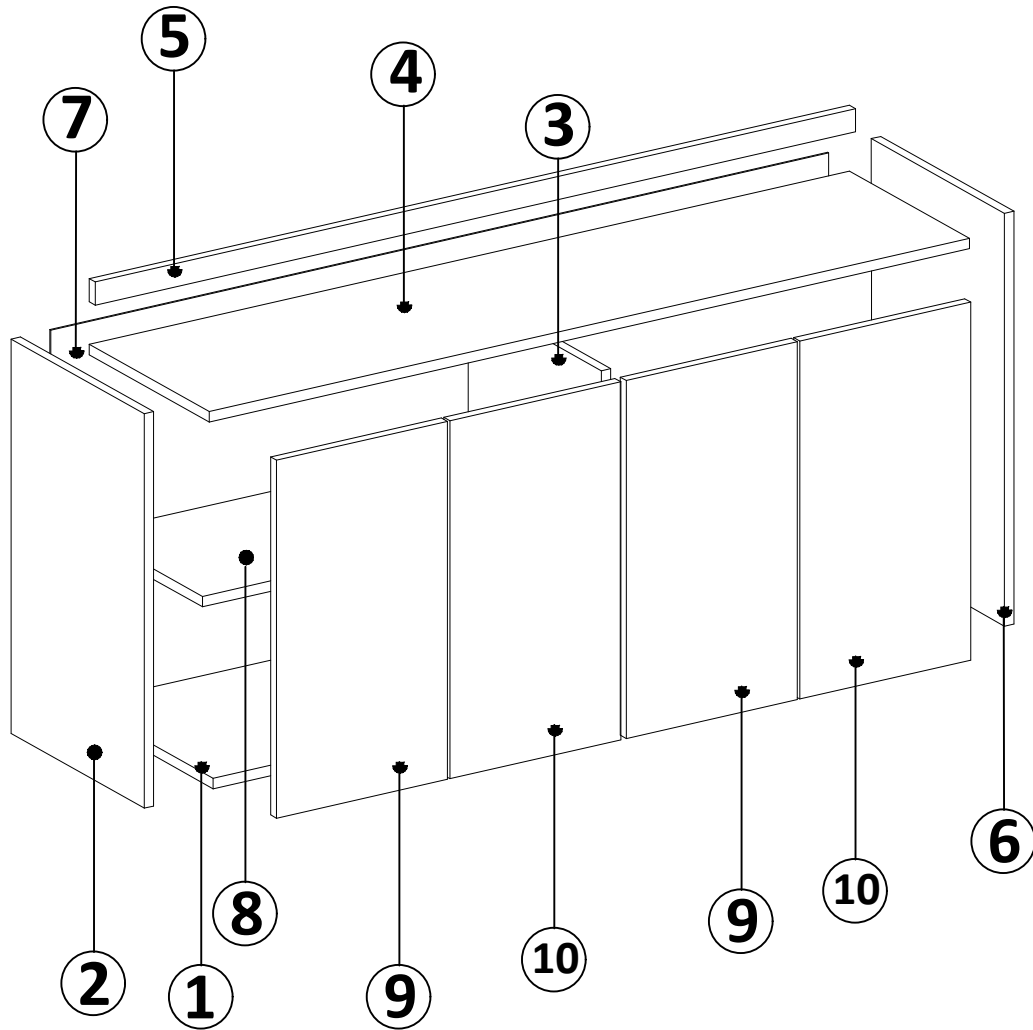

## MATERIALS

max.  
40 kg

15 min.

 x13	 x13	 x13	 x15	 x8	 x4	 x4
<b>B</b>	<b>A</b>	<b>C</b>	<b>D</b>	<b>AH</b>	<b>R</b>	<b>T</b>
MINIFIX BODY	MINIFIX GIB	MIN.STOPPER	DOWEL	SHELF BUTTON	HANDLE	HINGE (CRANK 7)
 X 12	 x4	 x36	 x4	 x4	 x4	
<b>EV</b>	<b>U</b>	<b>I</b>	<b>BN</b>	<b>AJ</b>	<b>O</b>	
4x35 SCREW	HINGE (CRANK 16)	3,5x18 SCREW	250 mm PVC LEG	PLASTIC JOINING	HANDLE SCREW	

NO	DEC0048 ERIS	PIECE
1	BOTTOM PART	1 PC
2	LEFT PART	1 PC
3	MIDDLE PART	2 PCS
4	TOP PART	1 PC
5	MIDDLE PART	1 PC
6	RIGHT PART	1 PC
7	BACK PART	1 PC
8	SHELF PARTS	2 PCS
9	COVER/ LEFT PARTS	2 PCS
10	COVER/RIGHT PARTS	2 PCS