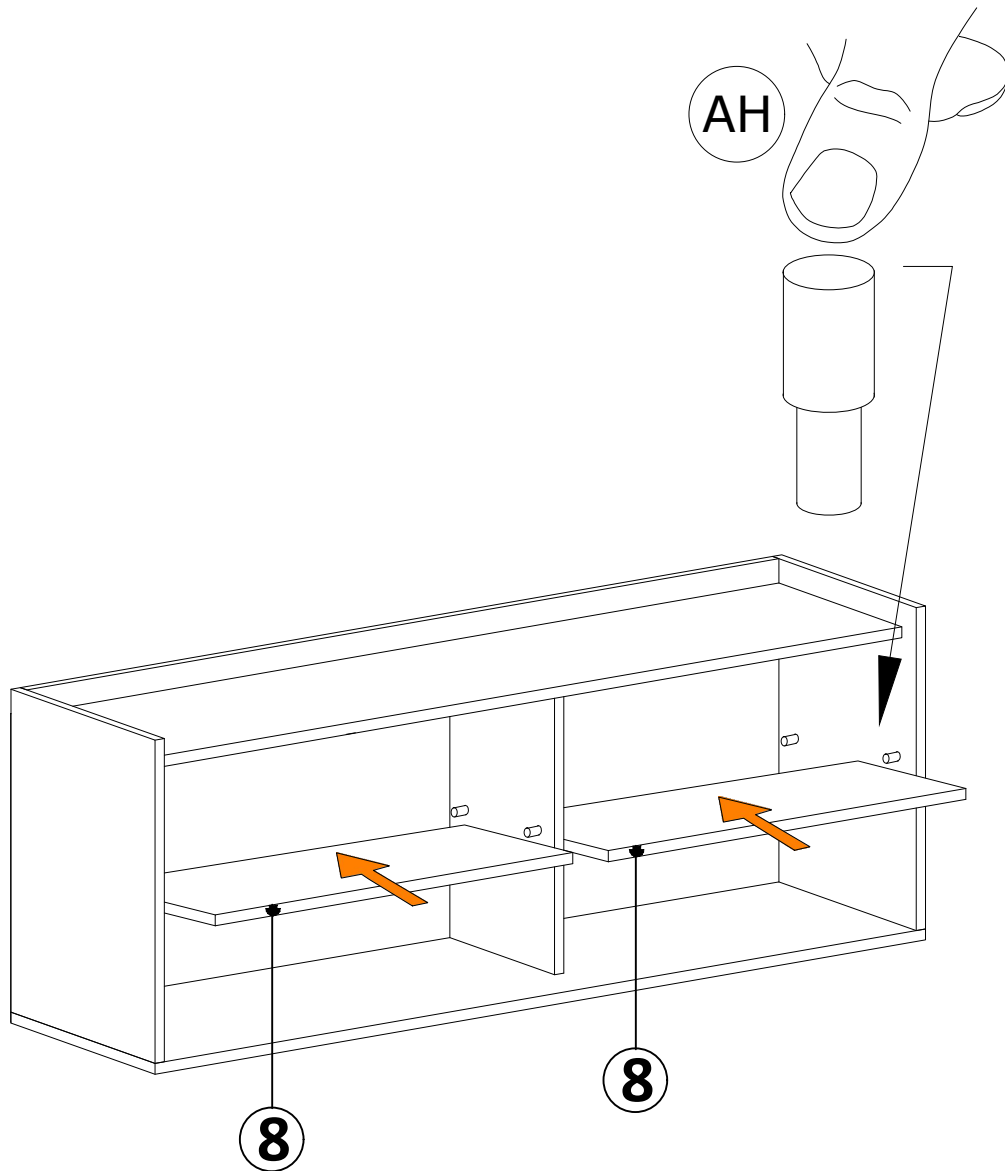

## MATERIALS

max.  
40 kg

15 min.

 x13	 x13	 x13	 x15	 x8	 x4	 x4
<b>B</b>	<b>A</b>	<b>C</b>	<b>D</b>	<b>AH</b>	<b>R</b>	<b>T</b>
MINIFIX BODY	MINIFIX GIB	MIN.STOPPER	DOWEL	SHELF BUTTON	HANDLE	HINGE (CRANK 7)
 X 12	 x4	 x36	 x4	 x4	 x4	
<b>EV</b>	<b>U</b>	<b>I</b>	<b>BN</b>	<b>AJ</b>	<b>O</b>	
4x35 SCREW	HINGE (CRANK 16)	3,5x18 SCREW	250 mm PVC LEG	PLASTIC JOINING	HANDLE SCREW	

NO	DEC0048 ERIS	PIECE
1	BOTTOM PART	1 PC
2	LEFT PART	1 PC
3	MIDDLE PART	2 PCS
4	TOP PART	1 PC
5	MIDDLE PART	1 PC
6	RIGHT PART	1 PC
7	BACK PART	1 PC
8	SHELF PARTS	2 PCS
9	COVER/ LEFT PARTS	2 PCS
10	COVER/RIGHT PARTS	2 PCS