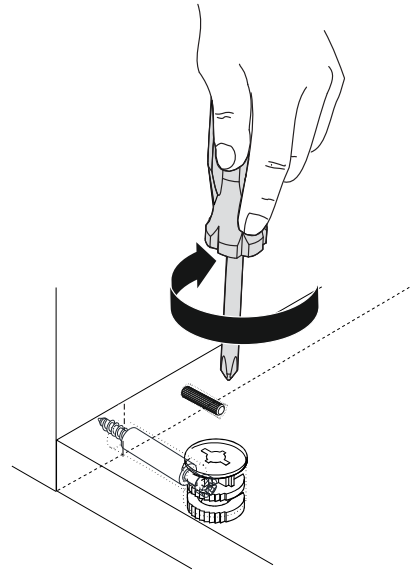

ATTENTION !!

Minifix is the main connection material used in dekorister products.
Before starting assembly, please check the drawings below...

Minifix Gövde

Minifix Mil

Kavela

ACCESSORY LIST

INEL

A23 Minifix M8  8x34 12x	A22 Minifix G18  15x14 12x	A04 KVLV  8x30 12x	A28 AC  30x	C02 SDM  4x
C04 MA  4x	A41 LA  4x	A18 3,5x18  26x	A42 4x20  20x	A08 DB 8mm  4x
A09 5x70  4x	A45 MİNA AYK SYH/BLACK  5x	A05 18 mm 1.RNK  12x	A17 DÜZ KLP SYH/BLACK  2x	A49 KLPVD 20mm  4x