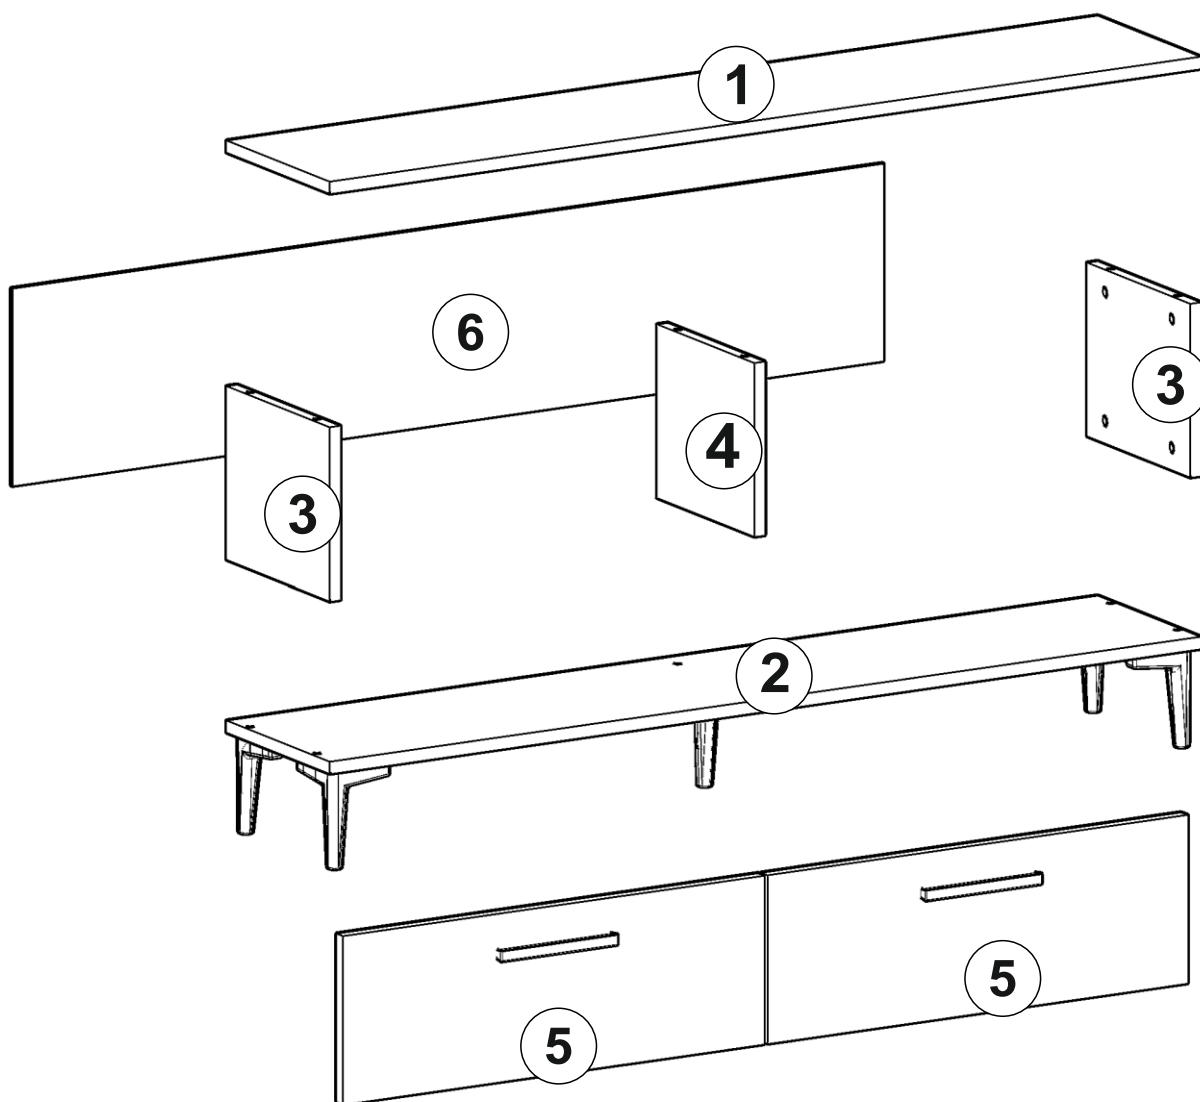

ATTENTION !!

Minifix is the main connection material used in dekorister products.
Before starting assembly, please check the drawings below...

Minifix Gövde

Minifix Mil

Kavela

ACCESSORY LIST

INEL

A23 Minifix M8  8x34 12x	A22 Minifix G18  15x14 12x	A04 KVLV  8x30 12x	A28 AC  30x	C02 SDM  4x
C04 MA  4x	A41 LA  4x	A18 3,5x18  26x	A42 4x20  20x	A08 DB 8mm  4x
A09 5x70  4x	A45 MİNA AYK SYH/BLACK  5x	A05 18 mm 1.RNK  12x	A17 DÜZ KLP SYH/BLACK  2x	A49 KLPVD 20mm  4x

GENERAL VIEW

1

2

3

4

5

6

This unit can be used on the floor by mounting the legs.