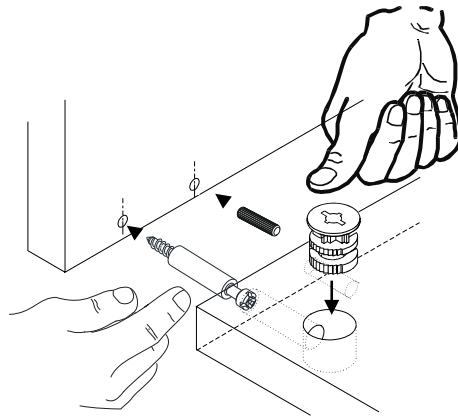

ATTENTION !!

Minifix is the main connection material used in dekorister products.
Before starting assembly, please check the drawings below...

Minifix Gövde

Minifix Mil

Kavela

ACCESSORY LIST

INEL

A23 Minifix M8  8x34 12x	A22 Minifix G18  15x14 12x	A04 KVLV  8x30 12x	A28 AC  30x	C02 SDM  4x
C04 MA  4x	A41 LA  4x	A18 3,5x18  26x	A42 4x20  20x	A08 DB 8mm  4x
A09 5x70  4x	A45 MİNA AYK SYH/BLACK  5x	A05 18 mm 1.RNK  12x	A17 DÜZ KLP SYH/BLACK  2x	A49 KLPVD 20mm  4x