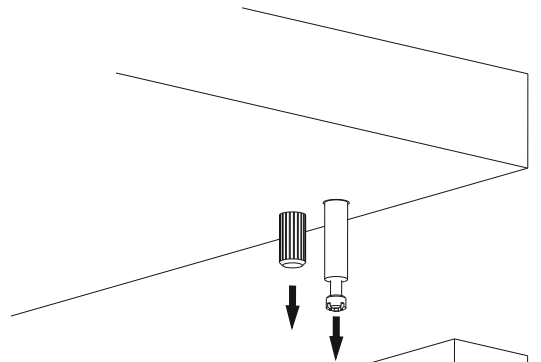

ATTENTION !!

Minifix is the main connection material used in dekorister products.
Before starting assembly, please check the drawings below...

Minifix Gövde

Minifix Mil

Kavela

ACCESSORY LIST

INEL

A23 Minifix M8  8x34 12x	A22 Minifix G18  15x14 12x	A04 KVLV  8x30 12x	A28 AC  30x	C02 SDM  4x
C04 MA  4x	A41 LA  4x	A18 3,5x18  26x	A42 4x20  20x	A08 DB 8mm  4x
A09 5x70  4x	A45 MİNA AYK SYH/BLACK  5x	A05 18 mm 1.RNK  12x	A17 DÜZ KLP SYH/BLACK  2x	A49 KLPVD 20mm  4x