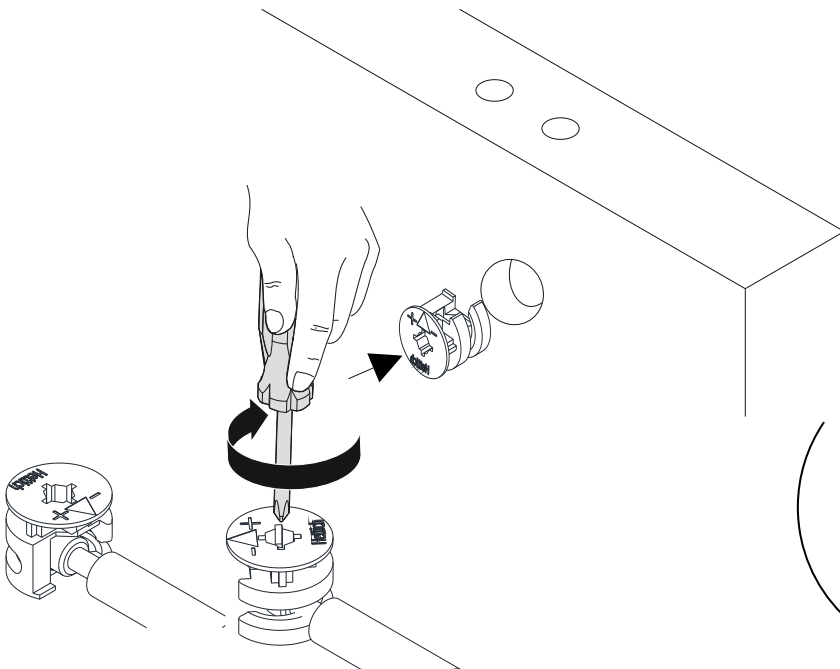

ATTENTION !!

Minifix is the main connection material used in dekorister products.
Before starting assembly, please check the drawings below...

Minifix Gövde

Minifix Mil

Kavela

ACCESSORY LIST

INEL

A23 Minifix M8  8x34 12x	A22 Minifix G18  15x14 12x	A04 KVLV  8x30 12x	A28 AC  30x	C02 SDM  4x
C04 MA  4x	A41 LA  4x	A18 3,5x18  26x	A42 4x20  20x	A08 DB 8mm  4x
A09 5x70  4x	A45 MİNA AYK SYH/BLACK  5x	A05 18 mm 1.RNK  12x	A17 DÜZ KLP SYH/BLACK  2x	A49 KLPVD 20mm  4x