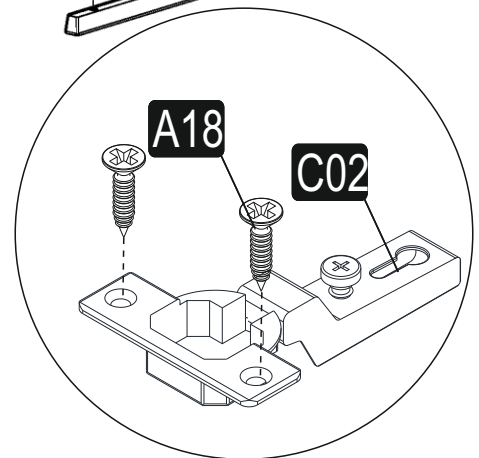

ATTENTION !!

Minifix is the main connection material used in dekorister products.
Before starting assembly, please check the drawings below...

Minifix Gövde

Minifix Mil

Kavela

ACCESSORY LIST

INEL

A23 Minifix M8  8x34 12x	A22 Minifix G18  15x14 12x	A04 KVLV  8x30 12x	A28 AC  30x	C02 SDM  4x
C04 MA  4x	A41 LA  4x	A18 3,5x18  26x	A42 4x20  20x	A08 DB 8mm  4x
A09 5x70  4x	A45 MİNA AYK SYH/BLACK  5x	A05 18 mm 1.RNK  12x	A17 DÜZ KLP SYH/BLACK  2x	A49 KLPVD 20mm  4x

GENERAL VIEW

1

2

3

4

5

6

This unit can be used on the floor by mounting the legs.

You can use the product both as free-standing and wall-mounted.

When the product is mounted on the plasterboard wall,do not put television on it

Use the 'study finder'' when mounting the product on a plasterboard wal