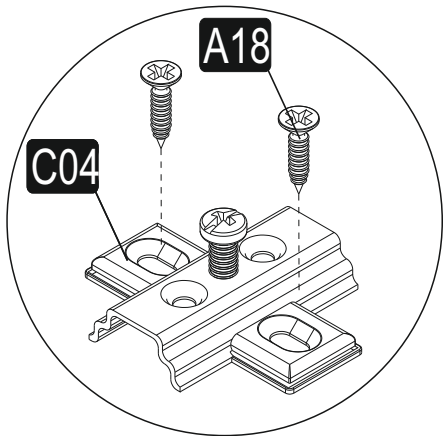

ATTENTION !!

Minifix is the main connection material used in dekorister products.
Before starting assembly, please check the drawings below...

Minifix Gövde

Minifix Mil

Kavela

ACCESSORY LIST

INEL

A23 Minifix M8  8x34 12x	A22 Minifix G18  15x14 12x	A04 KVLV  8x30 12x	A28 AC  30x	C02 SDM  4x
C04 MA  4x	A41 LA  4x	A18 3,5x18  26x	A42 4x20  20x	A08 DB 8mm  4x
A09 5x70  4x	A45 MİNA AYK SYH/BLACK  5x	A05 18 mm 1.RNK  12x	A17 DÜZ KLP SYH/BLACK  2x	A49 KLPVD 20mm  4x

GENERAL VIEW

1

2

3

4

5

6

This unit can be used on the floor by mounting the legs.

You can use the product both as free-standing and wall-mounted.

When the product is mounted on the plasterboard wall,do not put television on it

Use the 'study finder'' when mounting the product on a plasterboard wal