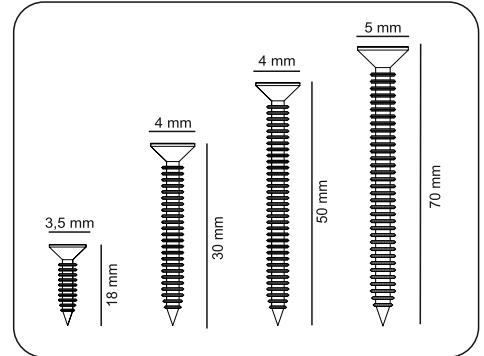

ATTENTION !!

Minifix is the main connection material used in   products. Before starting assembly, please check the drawings below.