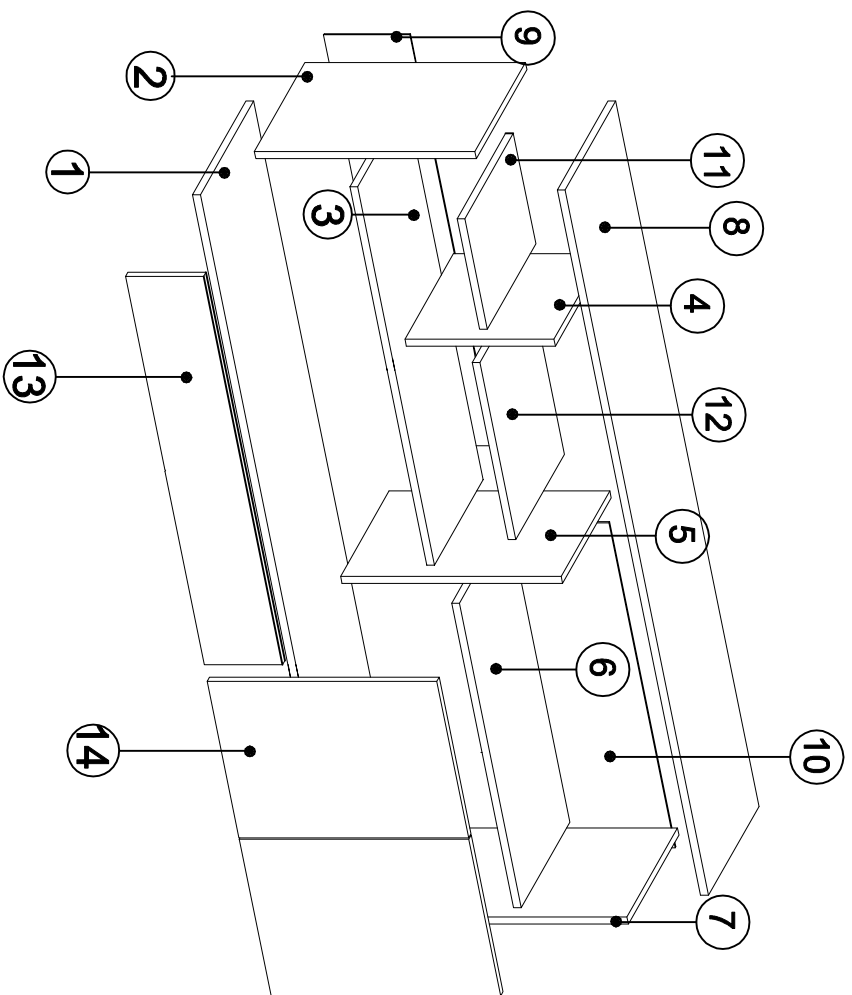

DEC20069 ORELA

DECORMET

2

1

MATERIALS 

			
E	F	G	H
MINIFIX BODY	MINIFIX GIB	DOWEL	HINGE
			
P	Z	XX	XR
3.5x18 SCREW	MIN.STOPPER	6x80 SCREW	SHELF PIN

NO	NAME	PIECE
1	BOTTOM PART	1 PC
2	LEFT PART	1 PC
3	FIXED SHELF	1 PC
4	MIDDLE PART	1 PC
5	MIDDLE PART	1 PC
6	SHELF	1 PC
7	RIGHT PART	1 PC
8	TOP PART	1 PC
9	BACK PART	1 PC
10	BACK PARTS	2 PCS
11	SHELF	1 PC
12	SHELF	1 PC
13	COVER PART	1 PC
14	COVER PARTS	2 PCS