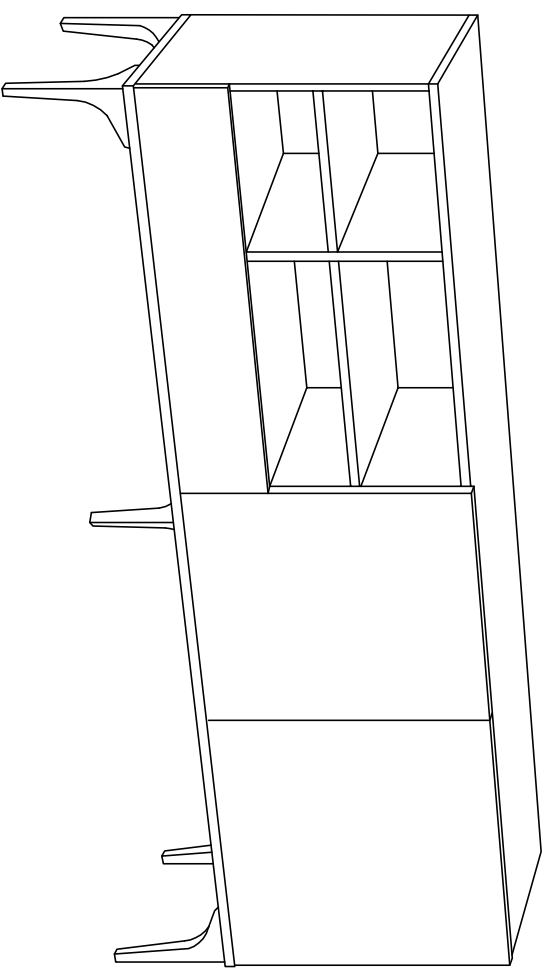

DEC20069 ORELA

DECORMET

2

1

MATERIALS 

			
E	F	G	H
MINIFIX BODY	MINIFIX GIB	DOWEL	HINGE
			
P	Z	XX	XR
3.5x18 SCREW	MIN.STOPPER	6x80 SCREW	SHELF PIN

NO	NAME	PIECE
1	BOTTOM PART	1 PC
2	LEFT PART	1 PC
3	FIXED SHELF	1 PC
4	MIDDLE PART	1 PC
5	MIDDLE PART	1 PC
6	SHELF	1 PC
7	RIGHT PART	1 PC
8	TOP PART	1 PC
9	BACK PART	1 PC
10	BACK PARTS	2 PCS
11	SHELF	1 PC
12	SHELF	1 PC
13	COVER PART	1 PC
14	COVER PARTS	2 PCS