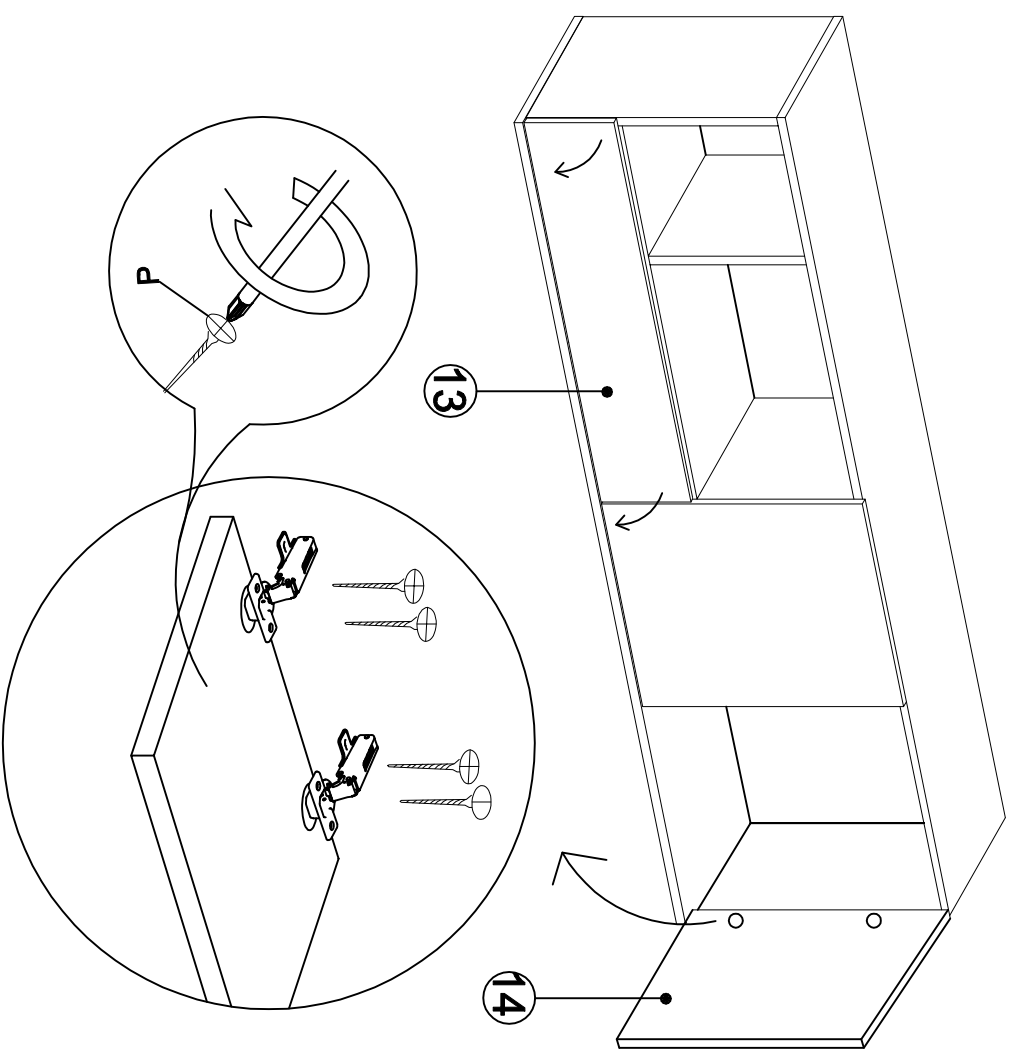

DEC20069 ORELA

DECORMET

2

1

MATERIALS 

			
E	F	G	H
MINIFIX BODY	MINIFIX GIB	DOWEL	HINGE
			
P	Z	XX	XR
3.5x18 SCREW	MIN.STOPPER	6x80 SCREW	SHELF PIN

NO	NAME	PIECE
1	BOTTOM PART	1 PC
2	LEFT PART	1 PC
3	FIXED SHELF	1 PC
4	MIDDLE PART	1 PC
5	MIDDLE PART	1 PC
6	SHELF	1 PC
7	RIGHT PART	1 PC
8	TOP PART	1 PC
9	BACK PART	1 PC
10	BACK PARTS	2 PCS
11	SHELF	1 PC
12	SHELF	1 PC
13	COVER PART	1 PC
14	COVER PARTS	2 PCS