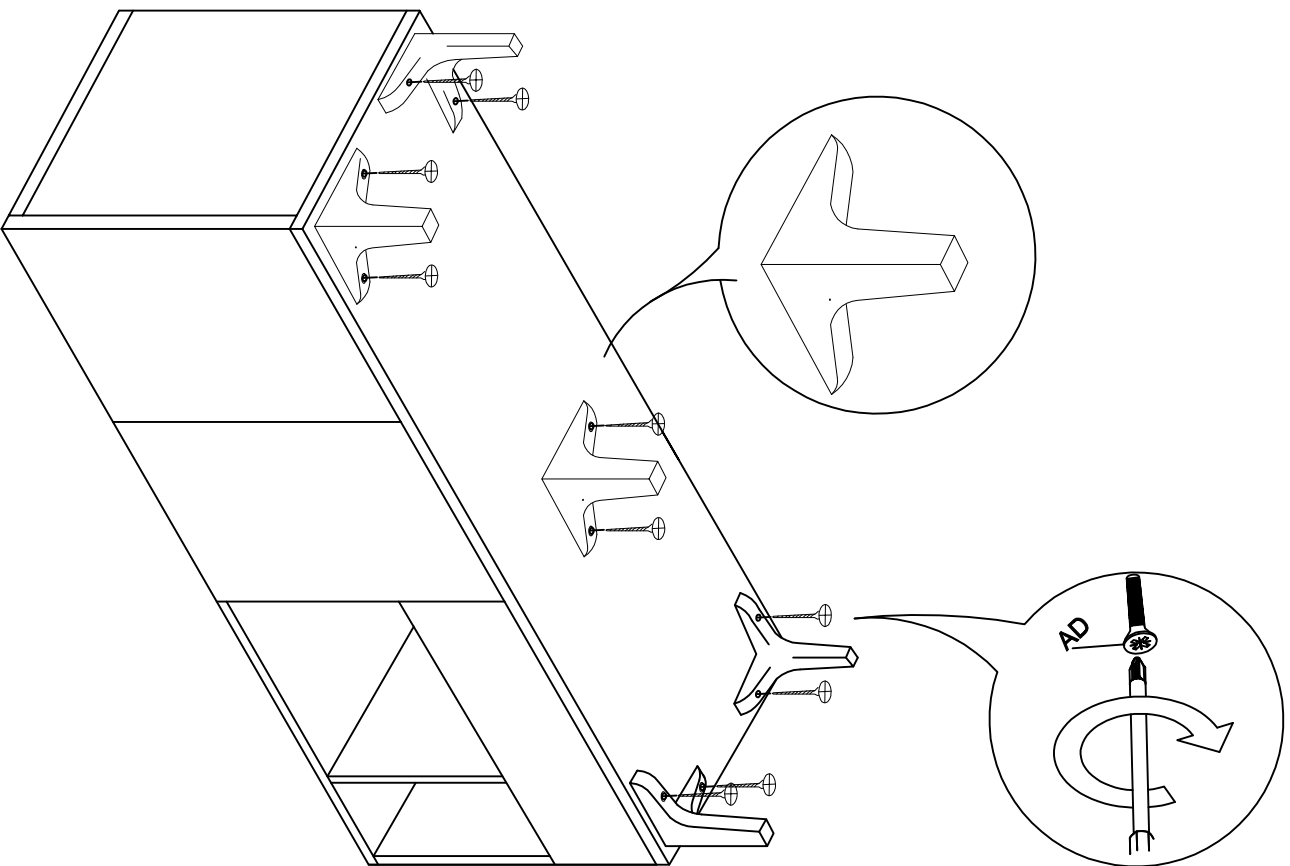

DEC20069 ORELA

DECORMET

2

1

MATERIALS 

			
E	F	G	H
MINIFIX BODY	MINIFIX GIB	DOWEL	HINGE
			
P	Z	XX	XR
3.5x18 SCREW	MIN.STOPPER	6x80 SCREW	SHELF PIN

NO	NAME	PIECE
1	BOTTOM PART	1 PC
2	LEFT PART	1 PC
3	FIXED SHELF	1 PC
4	MIDDLE PART	1 PC
5	MIDDLE PART	1 PC
6	SHELF	1 PC
7	RIGHT PART	1 PC
8	TOP PART	1 PC
9	BACK PART	1 PC
10	BACK PARTS	2 PCS
11	SHELF	1 PC
12	SHELF	1 PC
13	COVER PART	1 PC
14	COVER PARTS	2 PCS