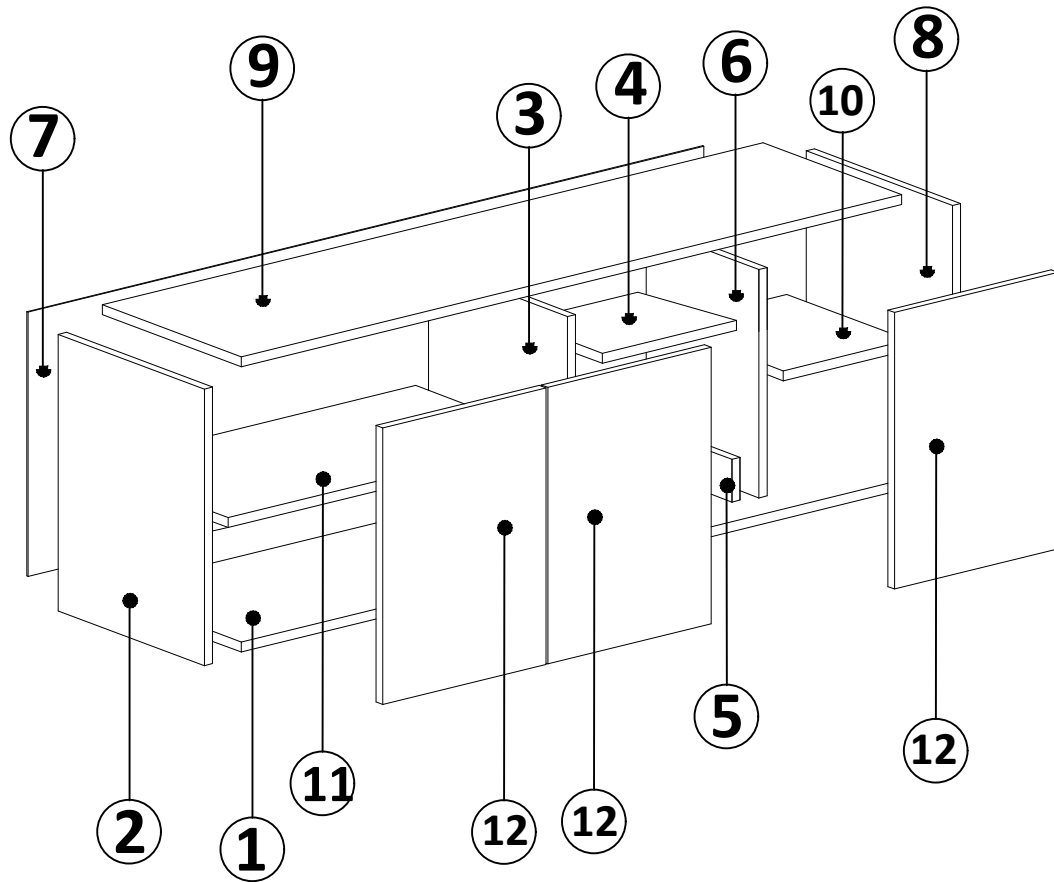

DEC0074 ALBEDO

DECORMET

DEC0074 ALBEDO

MATERIALS

 x20	 x20	 x20	 x22	 x4
B	A	C	D	AJ
MINIFIX BODY	MINIFIX GIB	MIN.STOPPER	DOWEL	PLASTIC JOINING
 x12	 x6	 x28	 x4	 x8
EV	S	I	BO	AH
4x35 SCREW	HINGE (CRANK 0)	3,5x18 SCREW	250 mm PVC LEG	SHELF BUTTON

NO	DEC0074 ALBEDO	PIECE
1	BOTTOM PART	1 PC
2	LEFT PART	1 PC
3	MIDDLE PART	1 PC
4	FIXED SHELF	1 PC
5	MINI PART	1 PC
6	MIDDLE PARTS	1 PC
7	BACK PART	1 PC
8	RIGHT PART	1 PC
9	TOP PART	1 PC
10	SHELF PART	1 PC
11	SHELF PART	1 PC
12	COVER PARTS	3 PCS