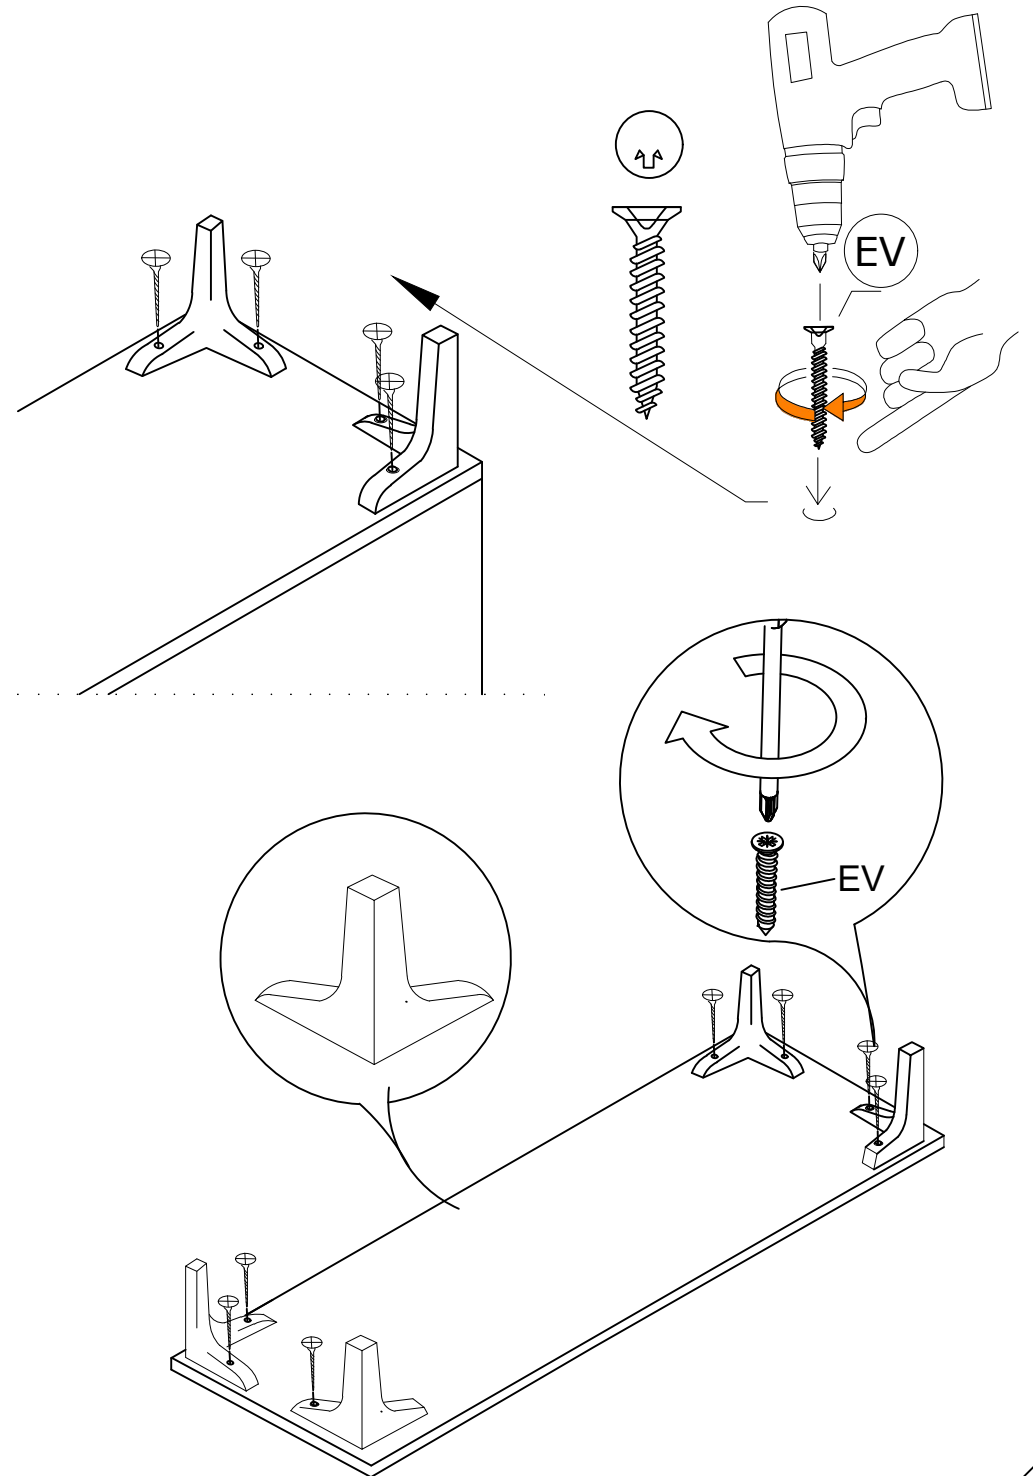

DEC0074 ALBEDO

DECORMET

DEC0074 ALBEDO

MATERIALS

 x20	 x20	 x20	 x22	 x4
B	A	C	D	AJ
MINIFIX BODY	MINIFIX GIB	MIN.STOPPER	DOWEL	PLASTIC JOINING
 x12	 x6	 x28	 x4	 x8
EV	S	I	BO	AH
4x35 SCREW	HINGE (CRANK 0)	3,5x18 SCREW	250 mm PVC LEG	SHELF BUTTON

NO	DEC0074 ALBEDO	PIECE
1	BOTTOM PART	1 PC
2	LEFT PART	1 PC
3	MIDDLE PART	1 PC
4	FIXED SHELF	1 PC
5	MINI PART	1 PC
6	MIDDLE PARTS	1 PC
7	BACK PART	1 PC
8	RIGHT PART	1 PC
9	TOP PART	1 PC
10	SHELF PART	1 PC
11	SHELF PART	1 PC
12	COVER PARTS	3 PCS