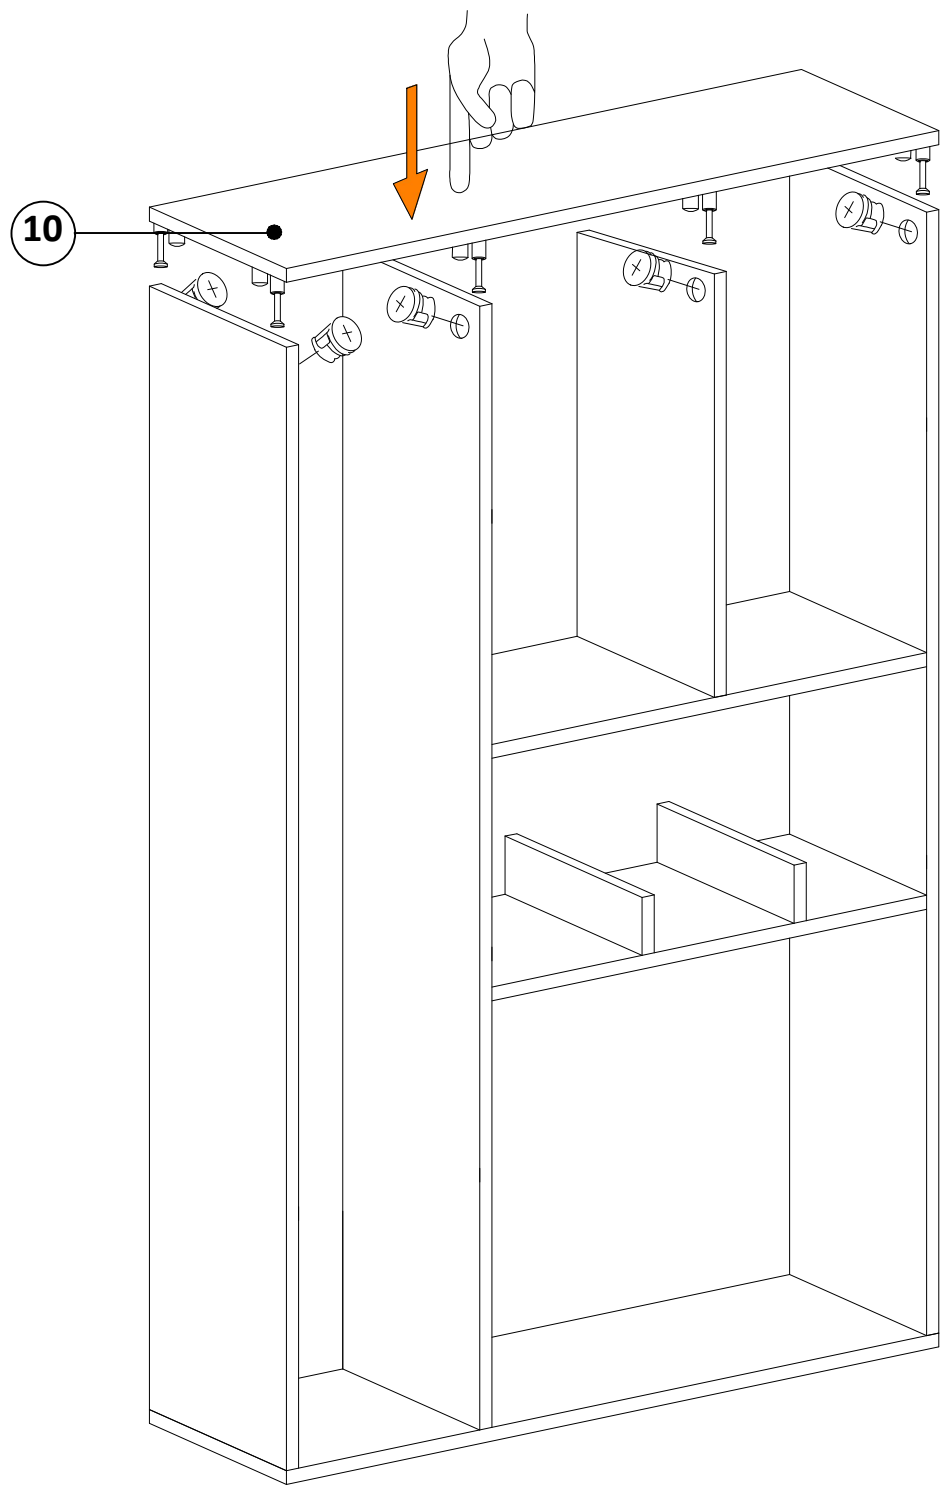

DEC0068 URANÜS

DECORMET

MATERIALS

 x24	 x24	 x24	 x28
B MINIFIX BODY	A MINIFIX GIB	C MIN.STOPPER	D DOWEL
 x4	 x4	 x28	
I 3,5x18 SCREW	AJ PLASTIC JOINING	AH SHELF BUTTON	

NO	DEC0068 URANÜS	PIECE
1	BOTTOM PART	1 PC
2	LEFT PART	1 PC
3	SHELF PARTS	4 PCS
4	MIDDLE PART	1 PC
5	FIXED PART	1 PC
6	FIXED PART	1 PC
7	FIXED PART	1 PC
8	MIDDLE PART	1 PC
9	RIGHT PART	1 PC
10	TOP PART	1 PC
11	BACK PART	1 PC
12	SHELF PARTS	2 PCS
13	MINI PARTS	2 PCS