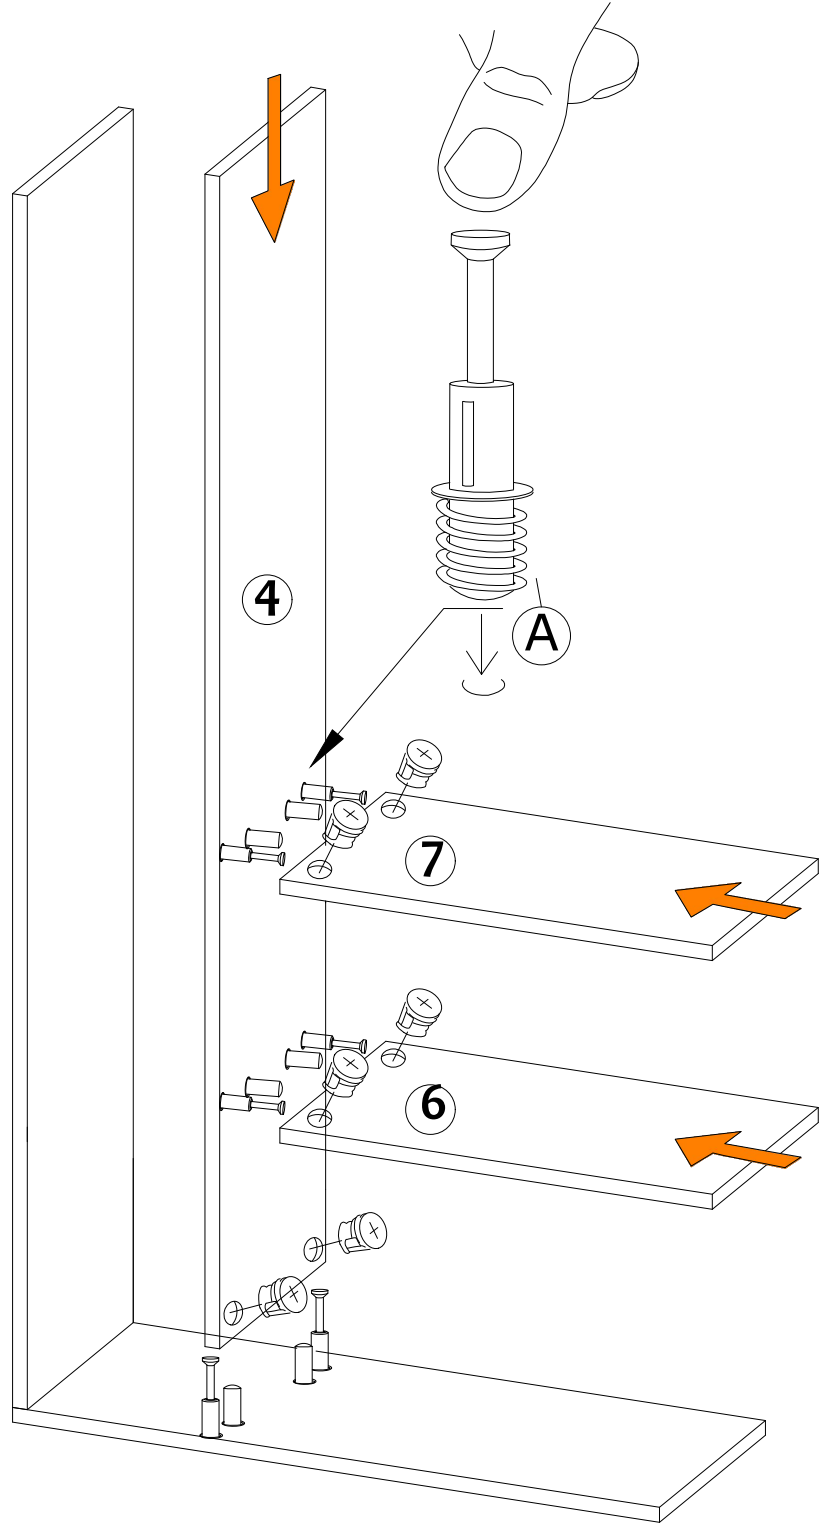

DEC0068 URANÜS

DECORMET

MATERIALS

 x24	 x24	 x24	 x28
B MINIFIX BODY	A MINIFIX GIB	C MIN.STOPPER	D DOWEL
 x4	 x4	 x28	
I 3,5x18 SCREW	AJ PLASTIC JOINING	AH SHELF BUTTON	

NO	DEC0068 URANÜS	PIECE
1	BOTTOM PART	1 PC
2	LEFT PART	1 PC
3	SHELF PARTS	4 PCS
4	MIDDLE PART	1 PC
5	FIXED PART	1 PC
6	FIXED PART	1 PC
7	FIXED PART	1 PC
8	MIDDLE PART	1 PC
9	RIGHT PART	1 PC
10	TOP PART	1 PC
11	BACK PART	1 PC
12	SHELF PARTS	2 PCS
13	MINI PARTS	2 PCS