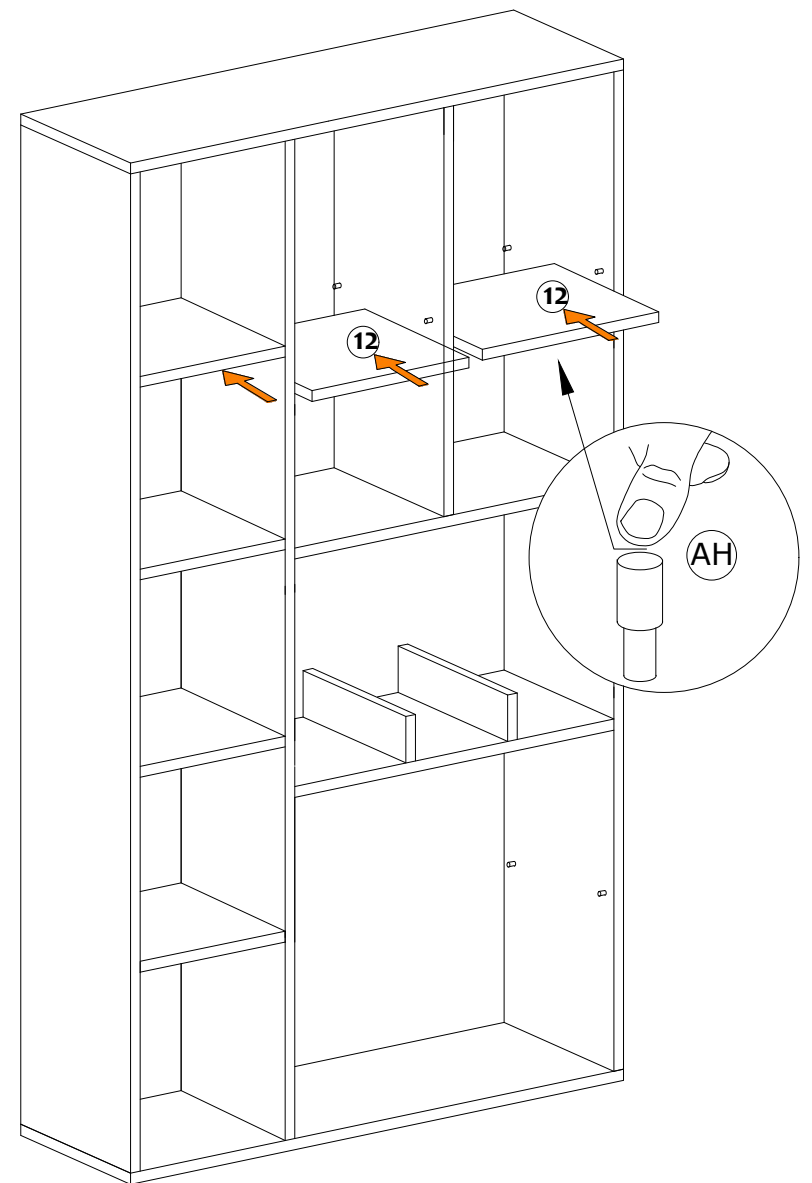

DEC0068 URANÜS

DECORMET

MATERIALS

 x24	 x24	 x24	 x28
B MINIFIX BODY	A MINIFIX GIB	C MIN.STOPPER	D DOWEL
 x4	 x4	 x28	
I 3,5x18 SCREW	AJ PLASTIC JOINING	AH SHELF BUTTON	

NO	DEC0068 URANÜS	PIECE
1	BOTTOM PART	1 PC
2	LEFT PART	1 PC
3	SHELF PARTS	4 PCS
4	MIDDLE PART	1 PC
5	FIXED PART	1 PC
6	FIXED PART	1 PC
7	FIXED PART	1 PC
8	MIDDLE PART	1 PC
9	RIGHT PART	1 PC
10	TOP PART	1 PC
11	BACK PART	1 PC
12	SHELF PARTS	2 PCS
13	MINI PARTS	2 PCS