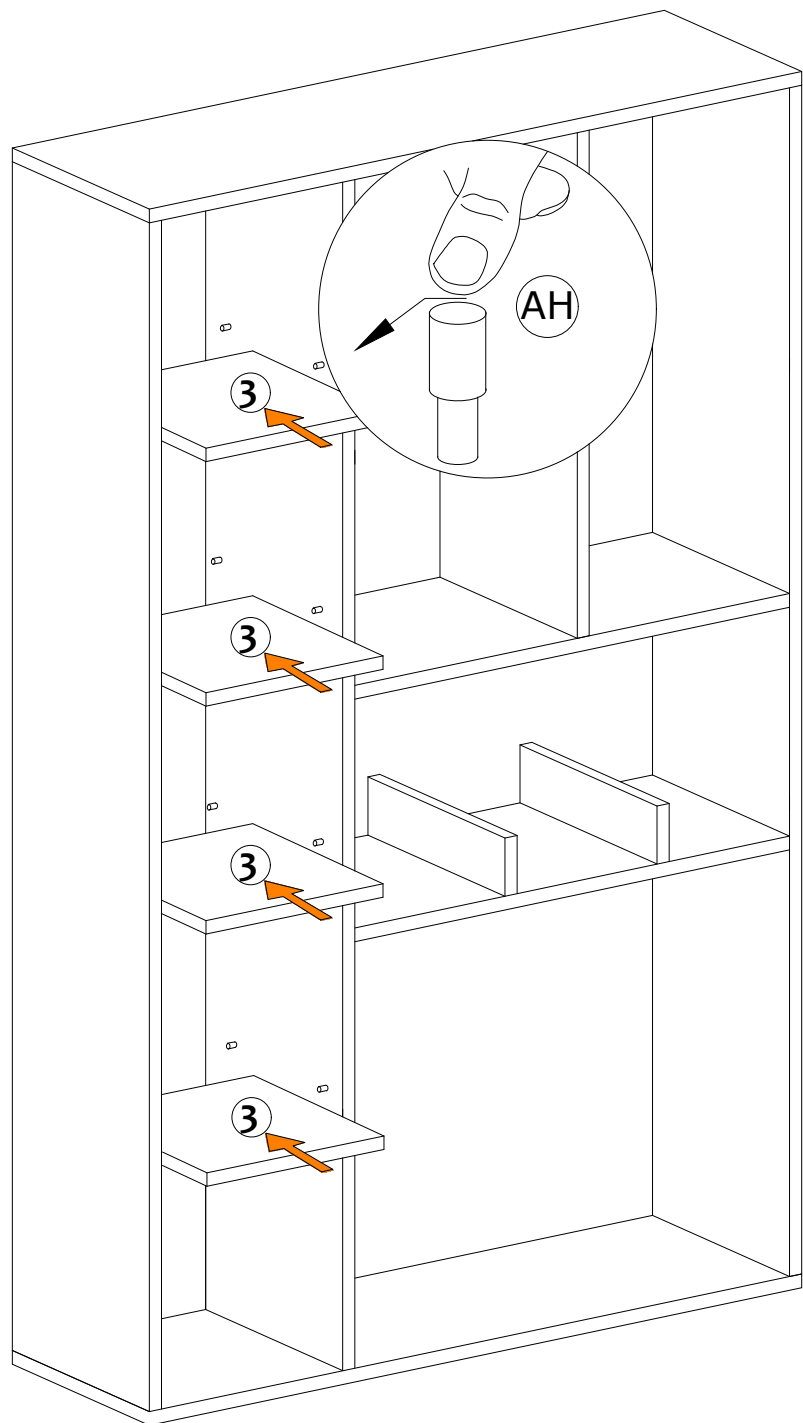

DEC0068 URANÜS

DECORMET

MATERIALS

 x24	 x24	 x24	 x28
B MINIFIX BODY	A MINIFIX GIB	C MIN.STOPPER	D DOWEL
 x4	 x4	 x28	
I 3,5x18 SCREW	AJ PLASTIC JOINING	AH SHELF BUTTON	

NO	DEC0068 URANÜS	PIECE
1	BOTTOM PART	1 PC
2	LEFT PART	1 PC
3	SHELF PARTS	4 PCS
4	MIDDLE PART	1 PC
5	FIXED PART	1 PC
6	FIXED PART	1 PC
7	FIXED PART	1 PC
8	MIDDLE PART	1 PC
9	RIGHT PART	1 PC
10	TOP PART	1 PC
11	BACK PART	1 PC
12	SHELF PARTS	2 PCS
13	MINI PARTS	2 PCS