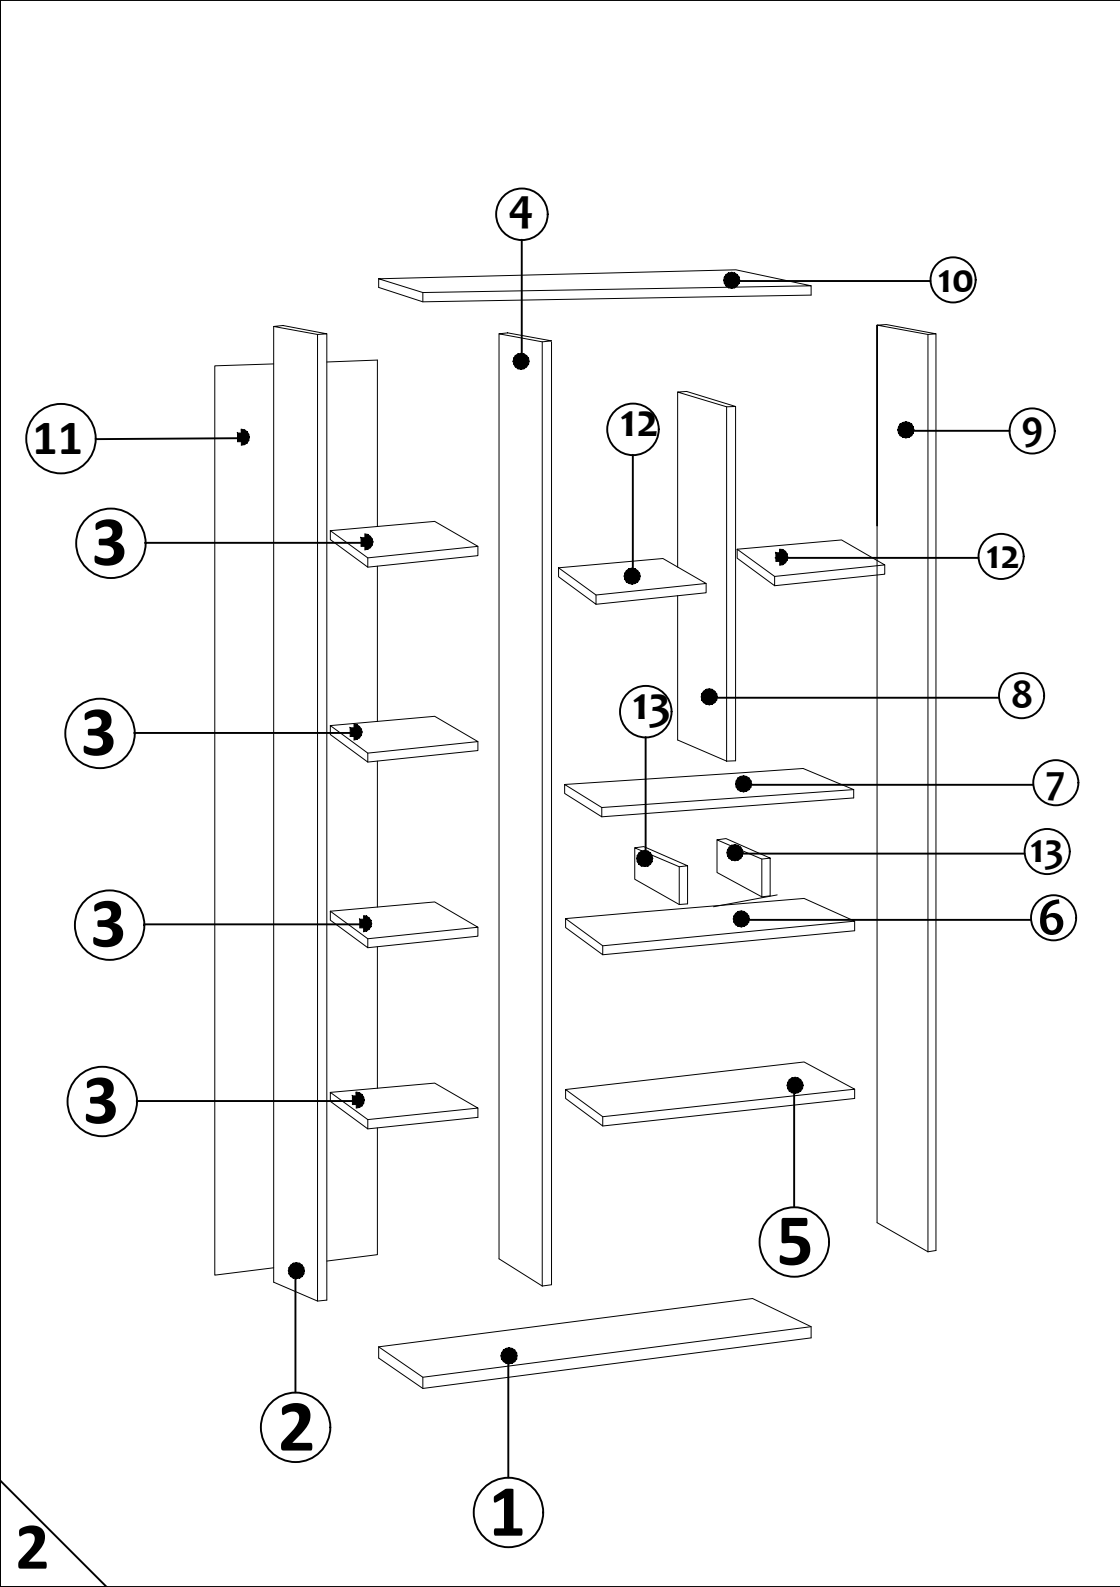

DEC0068 URANÜS

DECORMET

MATERIALS

 x24	 x24	 x24	 x28
B MINIFIX BODY	A MINIFIX GIB	C MIN.STOPPER	D DOWEL
 x4	 x4	 x28	
I 3,5x18 SCREW	AJ PLASTIC JOINING	AH SHELF BUTTON	

NO	DEC0068 URANÜS	PIECE
1	BOTTOM PART	1 PC
2	LEFT PART	1 PC
3	SHELF PARTS	4 PCS
4	MIDDLE PART	1 PC
5	FIXED PART	1 PC
6	FIXED PART	1 PC
7	FIXED PART	1 PC
8	MIDDLE PART	1 PC
9	RIGHT PART	1 PC
10	TOP PART	1 PC
11	BACK PART	1 PC
12	SHELF PARTS	2 PCS
13	MINI PARTS	2 PCS