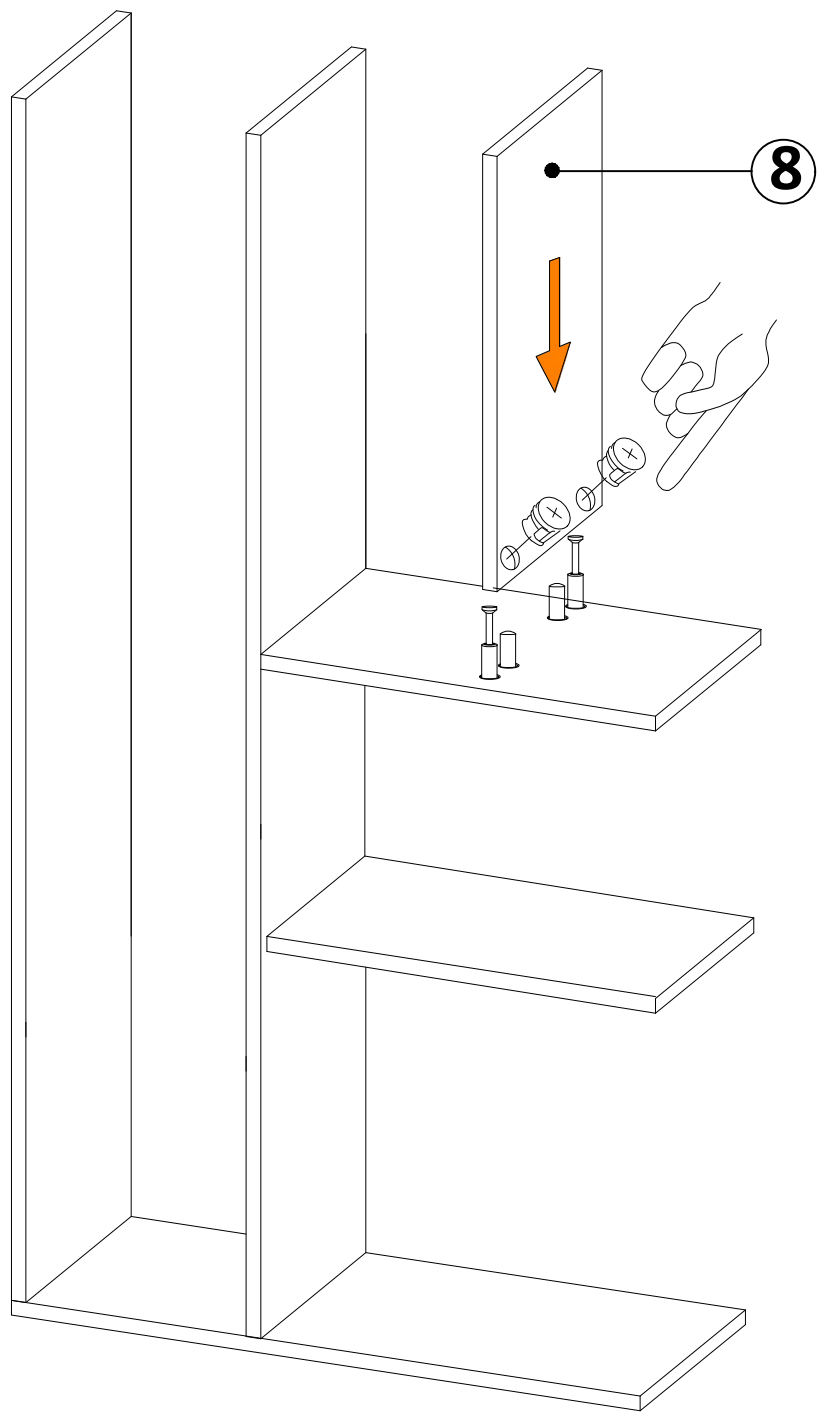

DEC0068 URANÜS

DECORMET

MATERIALS

 x24	 x24	 x24	 x28
B MINIFIX BODY	A MINIFIX GIB	C MIN.STOPPER	D DOWEL
 x4	 x4	 x28	
I 3,5x18 SCREW	AJ PLASTIC JOINING	AH SHELF BUTTON	

NO	DEC0068 URANÜS	PIECE
1	BOTTOM PART	1 PC
2	LEFT PART	1 PC
3	SHELF PARTS	4 PCS
4	MIDDLE PART	1 PC
5	FIXED PART	1 PC
6	FIXED PART	1 PC
7	FIXED PART	1 PC
8	MIDDLE PART	1 PC
9	RIGHT PART	1 PC
10	TOP PART	1 PC
11	BACK PART	1 PC
12	SHELF PARTS	2 PCS
13	MINI PARTS	2 PCS