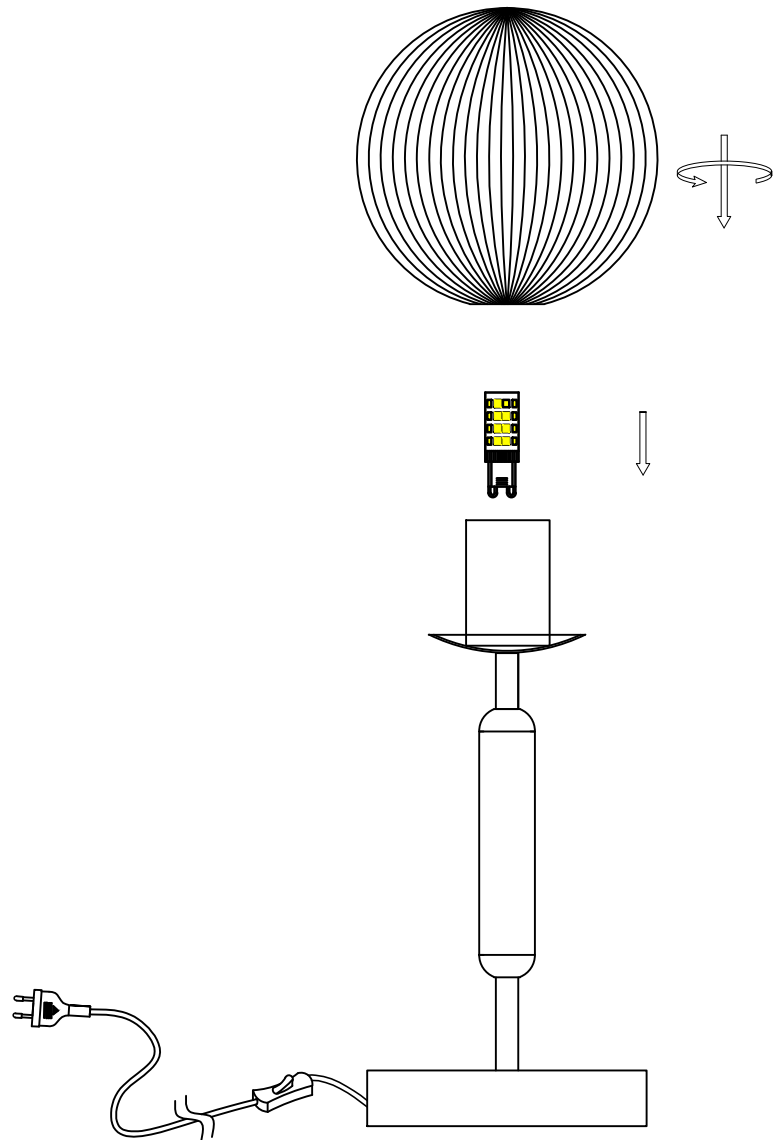

Installing Instructions

Model: 1719351-02-0
1719351-01-0

G9 1 X MAX 28W

ATTENTION:

1. In order to avoid getting hurt or scratching the finish while installing, please wear gloves.
2. Don't install any lamp on the wet or not complete dry ceiling.
3. Don't leave the lamps close to acidic and alkaline chemicals or gases which are corrosive. Don't wash the lamp by water. Please clean the lamp by a piece of clean, dry any soft cloth. Otherwise the lamp will get rusty.
4. Please take care while installing the lampshades in case of avoiding breakage.
5. Please install the lamp under the instructions of professional electricians.
6. While installing, the power leads must be matched well and tightly. Make sure all the screws are tight enough before turning on the power. Otherwise it will cause the electrical components burning because of the short circuit of the terminals.
7. Please switch off the power first before installing, cleaning the lamps or changing the bulbs.
8. Do not drag the wires and plugs overexertion. Disassembled at will is not allowed.
9. In order to avoid danger, the damaged extension electric wire should be replaced by relevant qualified personnel.