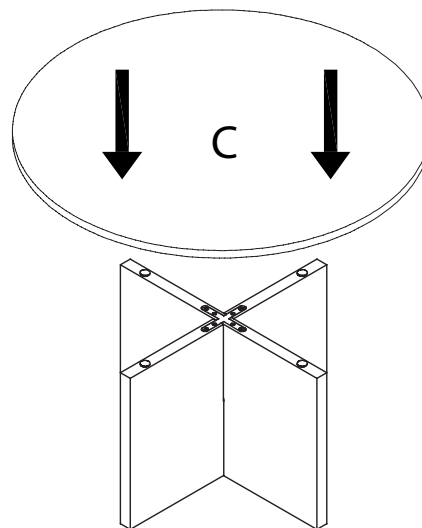

ASSEMBLY INSTRUCTION

BROOKSVILLE COFFEE TABLE

ROWICO

HOME

Ax1 	Dx2 120 X120 X2mm
Bx1 	Ex16 M4 X20mm
Cx1 	Fx4 Ø20X2

①

②

③

4

5

Varning!

Belasta inte hörn eller kanter med mer än max 10 KG.

Attention!

Do not load edges and corners with more than maximum 10 KG.