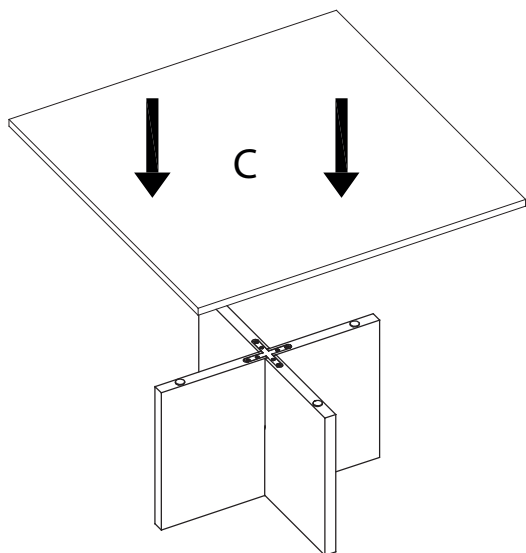

ASSEMBLY INSTRUCTION

BROOKSVILLE COFFEE TABLE

ROWICO

HOME

Ax1 	Dx2 120 X120 X2mm
Bx1 	Ex16 M4 X20mm
Cx1 	Fx4 Ø20X2

①

②

③

4

5

Varning!

Belasta inte hörn eller kanter med mer än max 10 KG.

Attention!

Do not load edges and corners with more than maximum 10 KG.