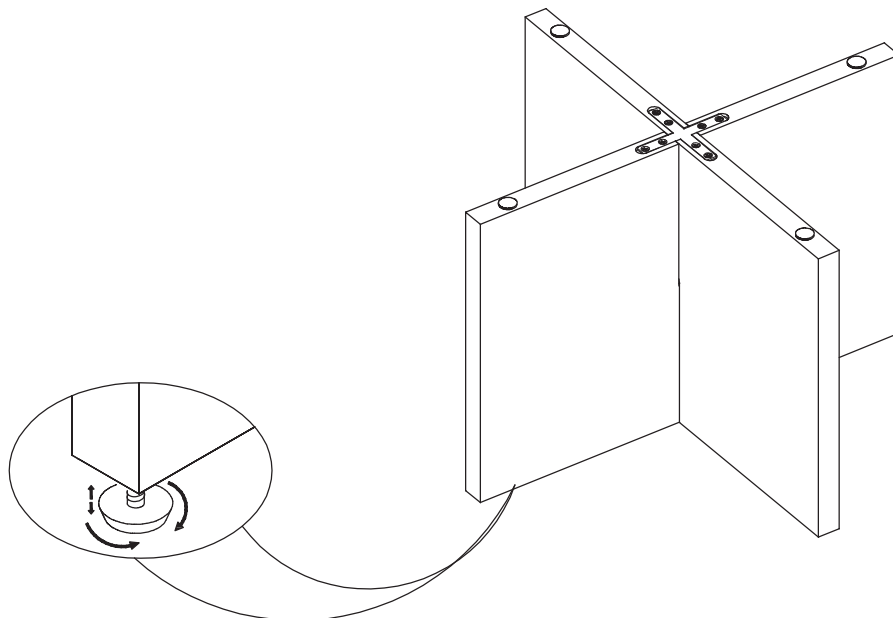

ASSEMBLY INSTRUCTION

BROOKSVILLE COFFEE TABLE

ROWICO

HOME

Ax1 	Dx2 120 X120 X2mm
Bx1 	Ex16 M4 X20mm
Cx1 	Fx4 Ø20X2

①

②

③

4

5

Varning!

Belasta inte hörn eller kanter med mer än max 10 KG.

Attention!

Do not load edges and corners with more than maximum 10 KG.